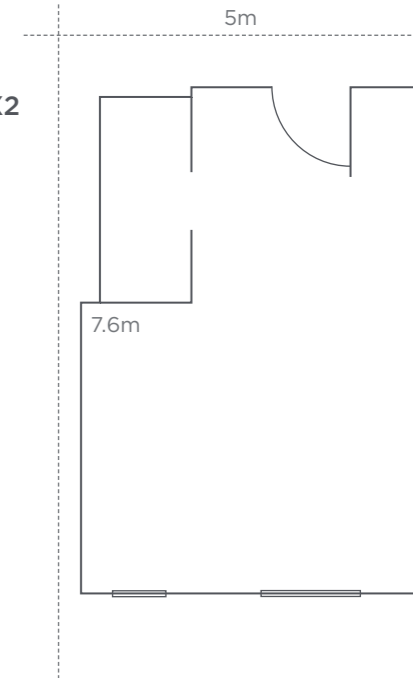

Dimensions	10.9m x 9.1m 35.7ft x 29.8ft
Banquet	60 people
Reception	100 people
Theatre	100 people
Cabaret	50 people
Boardroom	30 people
U - shape	30 people
Wedding	80 people

COTTONS HOTEL & SPA

EVENT SPACES

COTTONS HOTEL & SPA

EVENT SPACES

CAPESTHORNE

Area	33.8sqm 368sqft
Dimensions	7.5m x 4.6m 32ft x 15ft
Theatre	28 people
Boardroom	14 people

SYNDICATE ROOMS X2

Area	38sqm 425sqft
Dimensions	7.6m x 5m 25ft x 17ft
Boardroom	8 people

COTTONS HOTEL & SPA

EVENT SPACES

ARLEY

Area	31.2sqm 330sqft
Dimensions	6.5m x 4.8m 22ft x 15ft
Cabaret	12 people
Boardroom	12 people
Theatre	20 people
U-shape	12 people

COTTONS HOTEL & SPA

EVENT SPACES

OAKMERE

Area	23.4sqm 264sqft
Dimensions	6.5m x 3.6m 22ft x 12ft
Boardroom	8 people

DELAMERE

Area	23.4sqm 264sqft
Dimensions	6.5m x 3.6m 22ft x 12ft
Boardroom	8 people

PICKMERE

Area	23.4sqm 264sqft
Dimensions	6.5m x 3.6m 22ft x 12ft
Boardroom	8 people