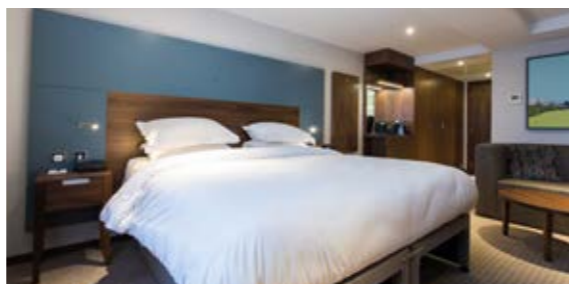

ACCOMMODATION

SIGNATURE GUEST ROOMS

A good nights sleep can lead to an even more productive meeting. When you stay with us you can expect:

- Complimentary Superfast WiFi throughout our guest rooms
- Work desks with lighting and power
- Great quality beds, with comfy mattress toppers for a good nights sleep
- A full breakfast
- Access to our spa leisure facilities and pool
- Free parking
- Fluffy bathrobes
- Luxurious toiletries
- Fresh milk and a variety of tea options
- Filtered mineral water in the fridge

Standard rooms available with the option to upgrade to a Signature room or Junior Suite. Please ask for details.

HEALTH AND FITNESS

COMPLIMENTARY SPA MEMBERSHIP EACH TIME YOU STAY

Make time to relax and recharge your batteries - it's not all work and no play here. Whether you're with us for a fleeting one-night stay or a little longer, you'll be a member of our exclusive Spa as soon as you check in.

- Spa with 13 M. pool, hot tub and relaxation area
- Colour therapy sauna and fibre optic steam room
- 7 Spa treatment rooms and relaxation lounge
- Caudalie Spa Treatments and products
- Extensive gym with state of the art cardio vascular and resistance equipment
- Activity studio with daily classes - free to residents