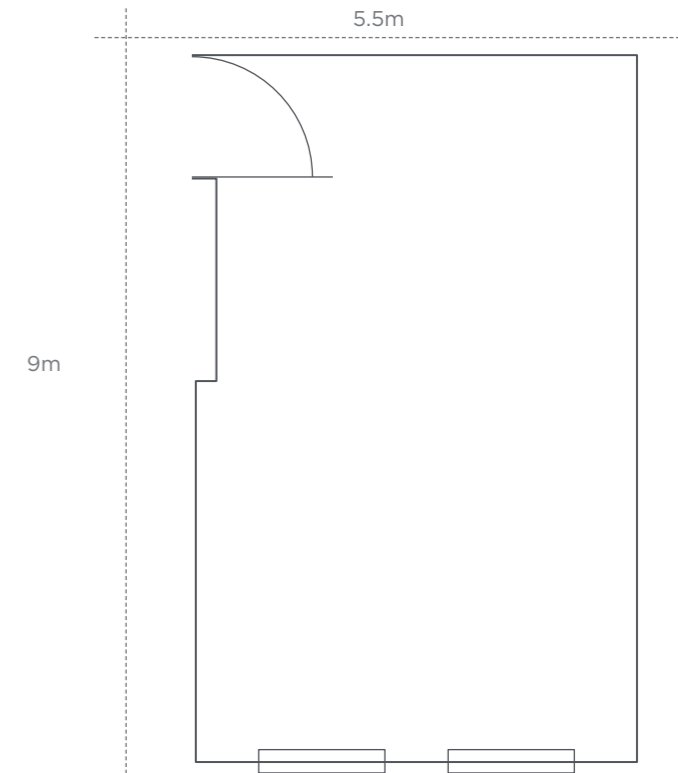

VERANDAH SUITE 1

Dimensions	11.6m x 12.5m 38ft x 41ft
Banquet	80 people
Reception	100 people
Theatre	120 people
Cabaret	60 people
Boardroom	30 people
U - shape	30 people
Wedding	80 people

VERANDAH SUITE 2

Dimensions	10.9m x 9.1m 35.7ft x 29.8ft
Banquet	60 people
Reception	100 people
Theatre	100 people
Cabaret	50 people
Boardroom	30 people
U - shape	30 people
Wedding	80 people

COTTONS HOTEL & SPA

EVENT SPACES

CHESHIRE SUITE

Area	101sqm 1080sqft
Dimensions	11.5m x 8.8m 40ft x 27ft
Theatre	80 people
Cabaret	50 people
Boardroom	30 people
U - shape	30 people

COTTONS HOTEL & SPA

EVENT SPACES

GAWSWORTH

Area	49.5sqm 528sqft
Dimensions	9m x 5.5m 30ft x 17.6ft
Theatre	24 people
Cabaret	20 people
Boardroom	16 people
U - shape	18 people

COTTONS HOTEL & SPA

EVENT SPACES

CRANFORD

Area	44.4sqm 500sqft
Dimensions	7.4m x 6.0m 25ft x 20ft
Theatre	28 people
Cabaret	18 people
Boardroom	16 people
U - shape	18 people

PLUMLEY ROOM

Area	44.4sqm 500sqft
Dimensions	7.4m x 6m 25ft x 20ft
Theatre	28 people
Cabaret	18 people
Boardroom	16 people
U - shape	18 people