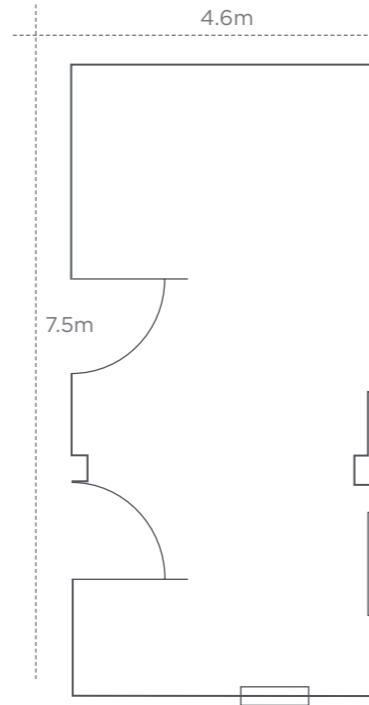

Dimensions	10.9m x 9.1m 35.7ft x 29.8ft
Banquet	60 people
Reception	100 people
Theatre	100 people
Cabaret	50 people
Boardroom	30 people
U - shape	30 people
Wedding	80 people

COTTONS HOTEL & SPA

EVENT SPACES

CHESHIRE SUITE

Area	101sqm 1080sqft
Dimensions	11.5m x 8.8m 40ft x 27ft
Theatre	80 people
Cabaret	50 people
Boardroom	30 people
U - shape	30 people

COTTONS HOTEL & SPA

EVENT SPACES

GAWSWORTH

Area	49.5sqm 528sqft
Dimensions	9m x 5.5m 30ft x 17.6ft
Theatre	24 people
Cabaret	20 people
Boardroom	16 people
U - shape	18 people

COTTONS HOTEL & SPA

EVENT SPACES

CRANFORD

Area	44.4sqm 500sqft
Dimensions	7.4m x 6.0m 25ft x 20ft
Theatre	28 people
Cabaret	18 people
Boardroom	16 people
U - shape	18 people

PLUMLEY ROOM

Area	44.4sqm 500sqft
Dimensions	7.4m x 6m 25ft x 20ft
Theatre	28 people
Cabaret	18 people
Boardroom	16 people
U - shape	18 people

COTTONS HOTEL & SPA

EVENT SPACES

CAPESTHORNE

Area	33.8sqm 368sqft
Dimensions	7.5m x 4.6m 32ft x 15ft
Theatre	28 people
Boardroom	14 people

SYNDICATE ROOMS X2

Area	38sqm 425sqft
Dimensions	7.6m x 5m 25ft x 17ft
Boardroom	8 people