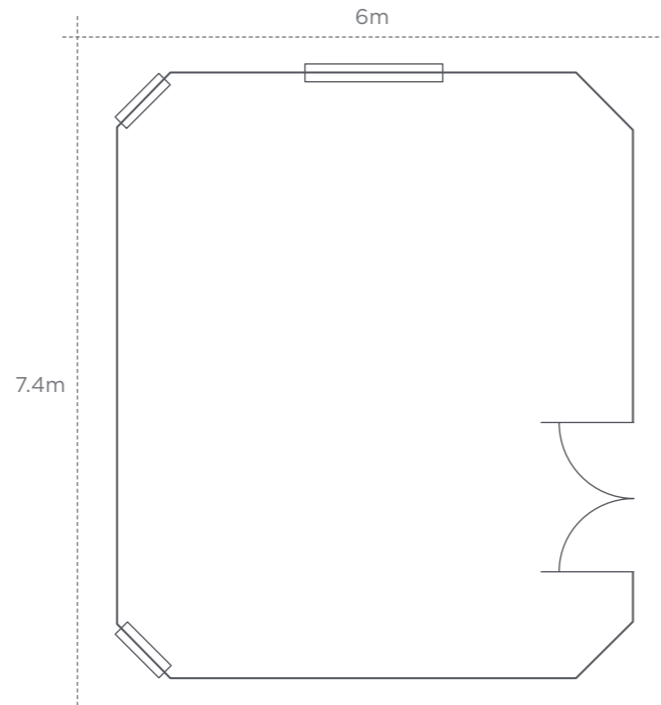

VERANDAH SUITE 1

Dimensions	11.6m x 12.5m 38ft x 41ft
Banquet	80 people
Reception	100 people
Theatre	120 people
Cabaret	60 people
Boardroom	30 people
U - shape	30 people
Wedding	80 people

VERANDAH SUITE 2

Dimensions	10.9m x 9.1m 35.7ft x 29.8ft
Banquet	60 people
Reception	100 people
Theatre	100 people
Cabaret	50 people
Boardroom	30 people
U - shape	30 people
Wedding	80 people

COTTONS HOTEL & SPA

EVENT SPACES

CHESHIRE SUITE

Area	101sqm 1080sqft
Dimensions	11.5m x 8.8m 40ft x 27ft
Theatre	80 people
Cabaret	50 people
Boardroom	30 people
U - shape	30 people

COTTONS HOTEL & SPA

EVENT SPACES

GAWSWORTH

Area	49.5sqm 528sqft
Dimensions	9m x 5.5m 30ft x 17.6ft
Theatre	24 people
Cabaret	20 people
Boardroom	16 people
U - shape	18 people

COTTONS HOTEL & SPA

EVENT SPACES

CRANFORD

Area	44.4sqm 500sqft
Dimensions	7.4m x 6.0m 25ft x 20ft
Theatre	28 people
Cabaret	18 people
Boardroom	16 people
U - shape	18 people

PLUMLEY ROOM

Area	44.4sqm 500sqft
Dimensions	7.4m x 6m 25ft x 20ft
Theatre	28 people
Cabaret	18 people
Boardroom	16 people
U - shape	18 people