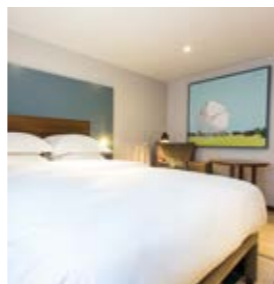

COTTONS HOTEL & SPA

LOCATION & TRAVELLING

LOCATION

Five minutes from the M6, J19/20, two miles from M56, J7 and 10 minutes from Manchester airport.

TRAVELLING DISTANCES

BY ROAD

Knutsford	1 mile
Crantage	8 miles
Warrington	10 miles
Macclesfield	11 miles
Manchester	18 miles
Runcorn	18 miles
Crewe	21 miles
Liverpool	30 miles
Preston	41 miles

BY RAIL

Nearest stations

Knutsford	1.8 miles
Warrington Bank Quay	10 miles

TRAVELLING TIMES

Birmingham	1hr 20min
London	1hr 55min
Glasgow	2hr 50min

BY AIR

Manchester Airport	8 miles