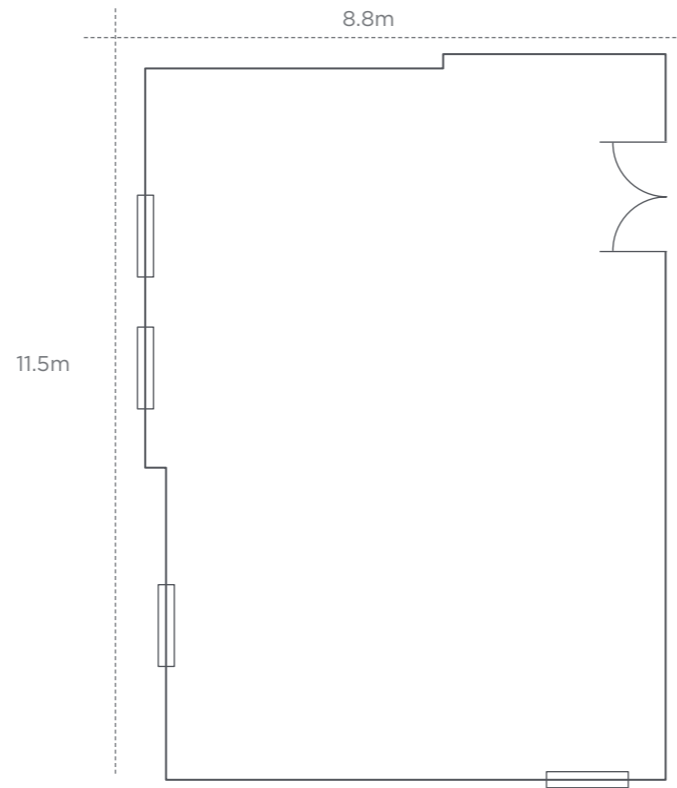

VERANDAH SUITE 1

Dimensions	11.6m x 12.5m 38ft x 41ft
Banquet	80 people
Reception	100 people
Theatre	120 people
Cabaret	60 people
Boardroom	30 people
U - shape	30 people
Wedding	80 people

VERANDAH SUITE 2

Dimensions	10.9m x 9.1m 35.7ft x 29.8ft
Banquet	60 people
Reception	100 people
Theatre	100 people
Cabaret	50 people
Boardroom	30 people
U - shape	30 people
Wedding	80 people

COTTONS HOTEL & SPA

EVENT SPACES

CHESHIRE SUITE

Area	101sqm 1080sqft
Dimensions	11.5m x 8.8m 40ft x 27ft
Theatre	80 people
Cabaret	50 people
Boardroom	30 people
U - shape	30 people

COTTONS HOTEL & SPA

EVENT SPACES

GAWSWORTH

Area	49.5sqm 528sqft
Dimensions	9m x 5.5m 30ft x 17.6ft
Theatre	24 people
Cabaret	20 people
Boardroom	16 people
U - shape	18 people

Area	23.4sqm 264sqft
Dimensions	6.5m x 3.6m 22ft x 12ft
Boardroom	8 people

DELAMERE

Area	23.4sqm 264sqft
Dimensions	6.5m x 3.6m 22ft x 12ft
Boardroom	8 people

PICKMERE

Area	23.4sqm 264sqft
Dimensions	6.5m x 3.6m 22ft x 12ft
Boardroom	8 people