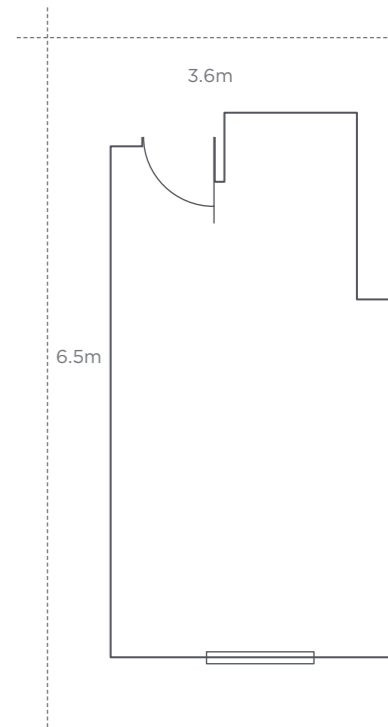

COTTONS HOTEL & SPA

EVENT SPACES

CAPESTHORNE

Area	33.8sqm 368sqft
Dimensions	7.5m x 4.6m 32ft x 15ft
Theatre	28 people
Boardroom	14 people

SYNDICATE ROOMS X2

Area	38sqm 425sqft
Dimensions	7.6m x 5m 25ft x 17ft
Boardroom	8 people

COTTONS HOTEL & SPA

EVENT SPACES

ARLEY

Area	31.2sqm 330sqft
Dimensions	6.5m x 4.8m 22ft x 15ft
Cabaret	12 people
Boardroom	12 people
Theatre	20 people
U-shape	12 people

COTTONS HOTEL & SPA

EVENT SPACES

OAKMERE

Area	23.4sqm 264sqft
Dimensions	6.5m x 3.6m 22ft x 12ft
Boardroom	8 people

DELAMERE

Area	23.4sqm 264sqft
Dimensions	6.5m x 3.6m 22ft x 12ft
Boardroom	8 people

PICKMERE

Area	23.4sqm 264sqft
Dimensions	6.5m x 3.6m 22ft x 12ft
Boardroom	8 people