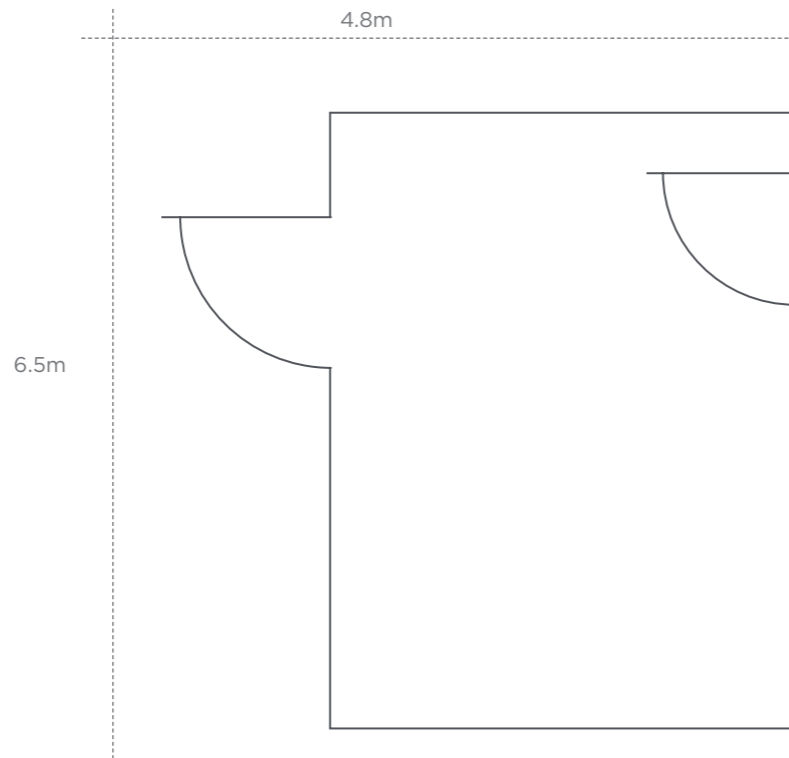

COTTONS HOTEL & SPA

EVENT SPACES

CRANFORD

Area	44.4sqm 500sqft
Dimensions	7.4m x 6.0m 25ft x 20ft
Theatre	28 people
Cabaret	18 people
Boardroom	16 people
U - shape	18 people

PLUMLEY ROOM

Area	44.4sqm 500sqft
Dimensions	7.4m x 6m 25ft x 20ft
Theatre	28 people
Cabaret	18 people
Boardroom	16 people
U - shape	18 people

COTTONS HOTEL & SPA

EVENT SPACES

CAPESTHORNE

Area	33.8sqm 368sqft
Dimensions	7.5m x 4.6m 32ft x 15ft
Theatre	28 people
Boardroom	14 people

SYNDICATE ROOMS X2

Area	38sqm 425sqft
Dimensions	7.6m x 5m 25ft x 17ft
Boardroom	8 people

COTTONS HOTEL & SPA

EVENT SPACES

ARLEY

Area	31.2sqm 330sqft
Dimensions	6.5m x 4.8m 22ft x 15ft
Cabaret	12 people
Boardroom	12 people
Theatre	20 people
U-shape	12 people

COTTONS HOTEL & SPA

EVENT SPACES

OAKMERE

Area	23.4sqm 264sqft
Dimensions	6.5m x 3.6m 22ft x 12ft
Boardroom	8 people

DELAMERE

Area	23.4sqm 264sqft
Dimensions	6.5m x 3.6m 22ft x 12ft
Boardroom	8 people

PICKMERE

Area	23.4sqm 264sqft
Dimensions	6.5m x 3.6m 22ft x 12ft
Boardroom	8 people