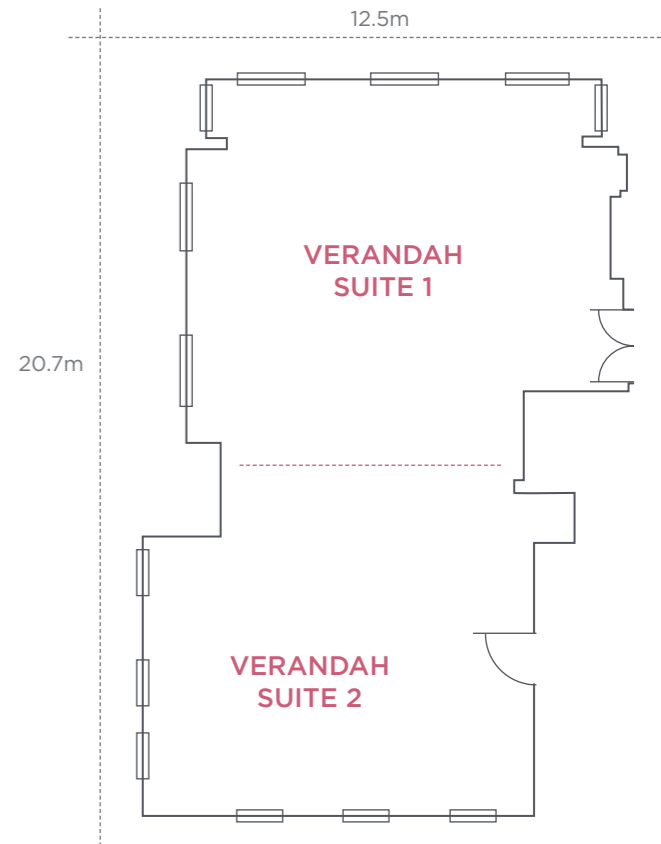

COTTONS HOTEL & SPA EVENT SPACES

VERANDAH SUITE

Area	258 sqm 2,788 sqft
Dimensions	20.7m x 12.5m 68ft x 41ft
Banquet	180 people
Reception	200 people
Theatre	200 people
Cabaret	120 people
U - shape	30 people
Wedding	180 people

VERANDAH SUITE 1

Dimensions	11.6m x 12.5m 38ft x 41ft
Banquet	80 people
Reception	100 people
Theatre	120 people
Cabaret	60 people
Boardroom	30 people
U - shape	30 people
Wedding	80 people

VERANDAH SUITE 2

Dimensions	10.9m x 9.1m 35.7ft x 29.8ft
Banquet	60 people
Reception	100 people
Theatre	100 people
Cabaret	50 people
Boardroom	30 people
U - shape	30 people
Wedding	80 people

COTTONS HOTEL & SPA

EVENT SPACES

CHESHIRE SUITE

Area	101sqm 1080sqft
Dimensions	11.5m x 8.8m 40ft x 27ft
Theatre	80 people
Cabaret	50 people
Boardroom	30 people
U - shape	30 people

COTTONS HOTEL & SPA

EVENT SPACES

GAWSWORTH

Area	49.5sqm 528sqft
Dimensions	9m x 5.5m 30ft x 17.6ft
Theatre	24 people
Cabaret	20 people
Boardroom	16 people
U - shape	18 people