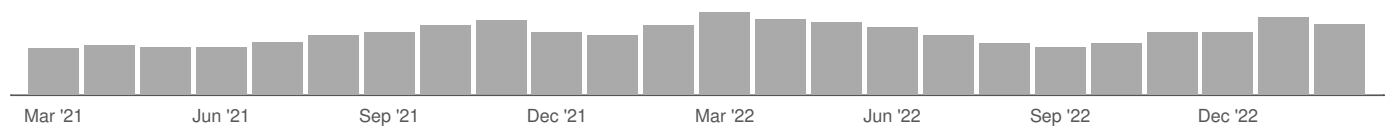

Ellesmere Port, Cheshire West and Chester

Minimum Experience Required: Any

Education Level: Any

Keyword Search:

Posting Type: Active Postings

Job Postings Summary

There were 36,222 total job postings for your selection from March 2021 to February 2023, of which 15,281 were unique. These numbers give us a Posting Intensity of 2-to-1, meaning that for every 2 postings there is 1 unique job posting.

This is close to the Posting Intensity for all other occupations and companies in the region (2-to-1), indicating that they are putting average effort toward hiring for this position.

Advertised Salary

There are 7,238 advertised salary observations (47% of the 15,281 matching postings).

£26.3k
Median Advertised Salary

Advertised Wage Trend

▲ 7.4% Mar 2021 - Feb 2023

£26.3k Median

7,238 Job Postings

Top Cities Posting