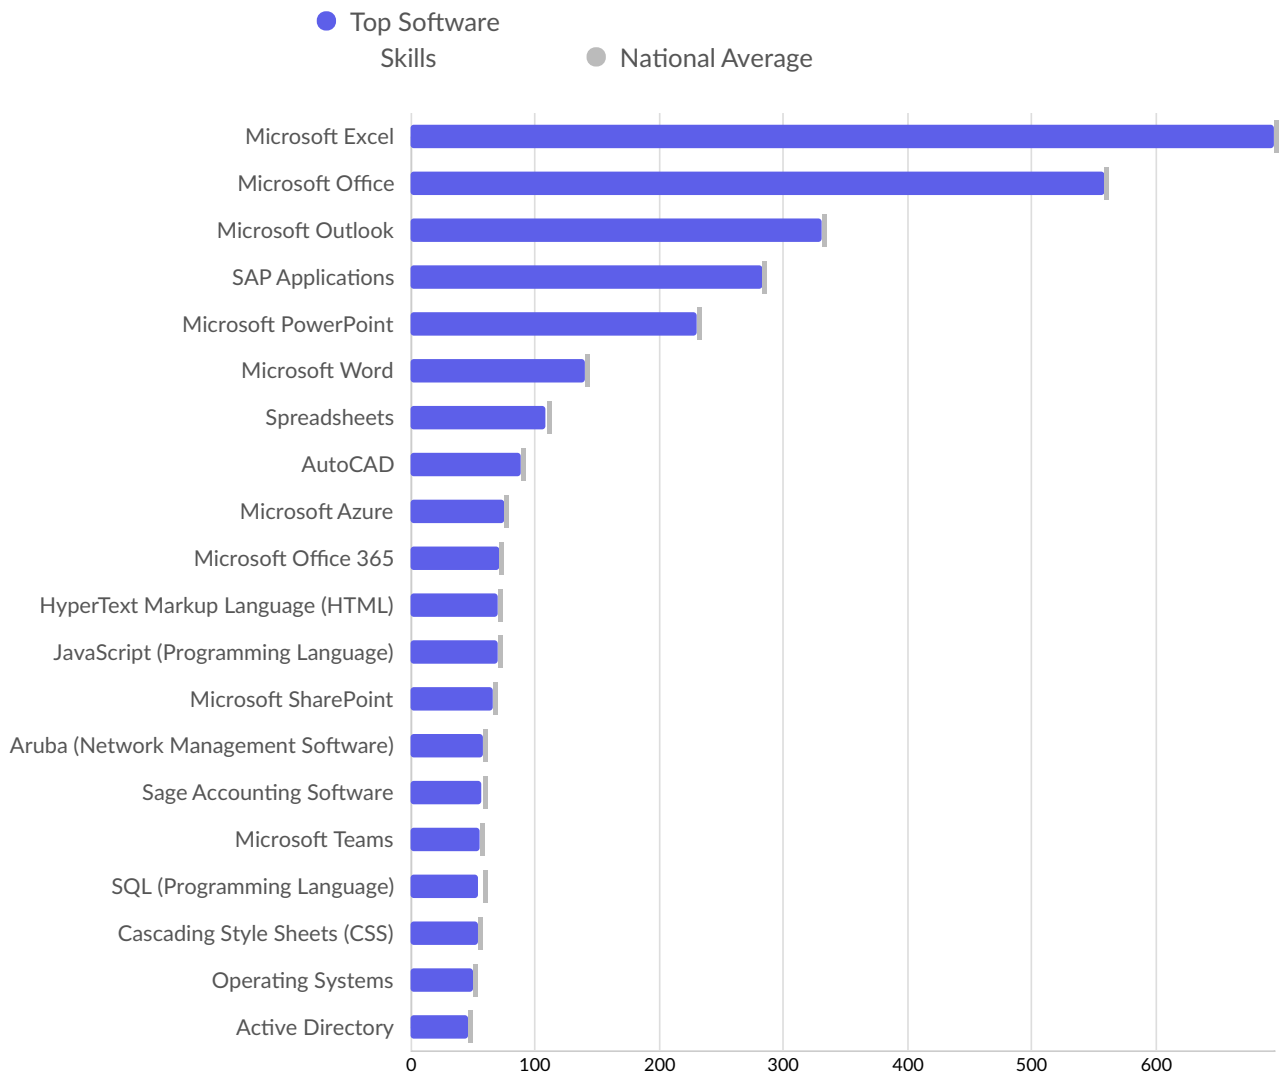

Top Software Skills	Unique Postings	National Average
Microsoft Excel	696	696
Microsoft Office	560	560
Microsoft Outlook	332	332
SAP Applications	284	284
Microsoft PowerPoint	231	231
Microsoft Word	140	140
Spreadsheets	109	110
AutoCAD	89	89
Microsoft Azure	75	75
Microsoft Office 365	71	71
HyperText Markup Language (HTML)	70	70
JavaScript (Programming Language)	70	70