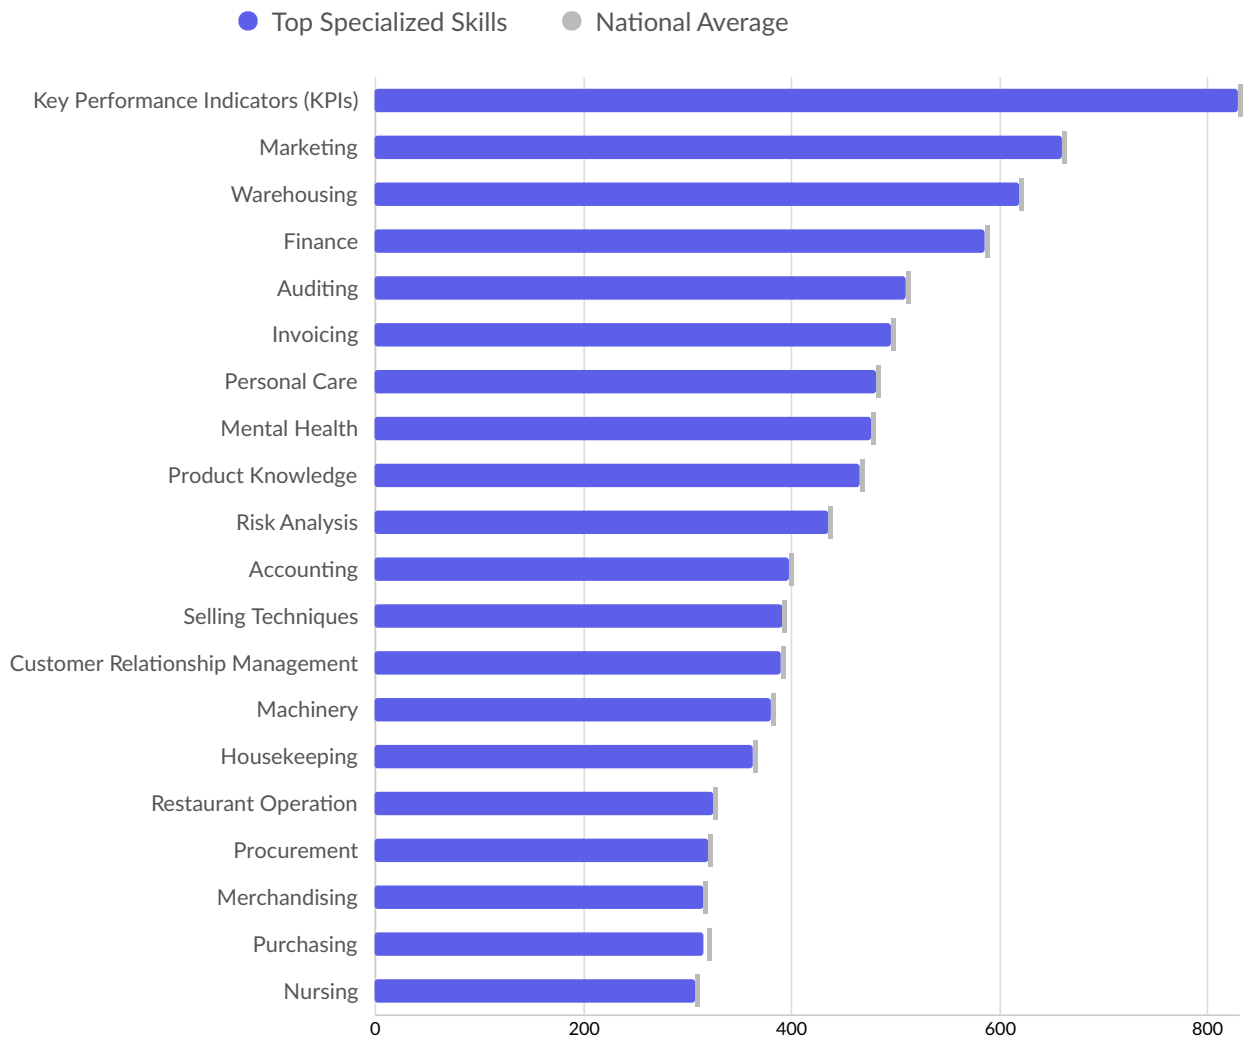

Top County/Unitary Authorities Posting

County/Unitary Authority	Total/Unique (Mar 2021 - Feb 2023)	Posting Intensity	Median Posting Duration
Cheshire West and Chester	36,222 / 15,281	2 : 1 	35 days

Top Gov't Office Regions Posting

Gov't Office Region	Total/Unique (Mar 2021 - Feb 2023)	Posting Intensity	Median Posting Duration
North West	36,222 / 15,281	2 : 1 	35 days

Top Countries Posting

Country	Total/Unique (Mar 2021 - Feb 2023)	Posting Intensity	Median Posting Duration
England	36,222 / 15,281	2 : 1 	35 days