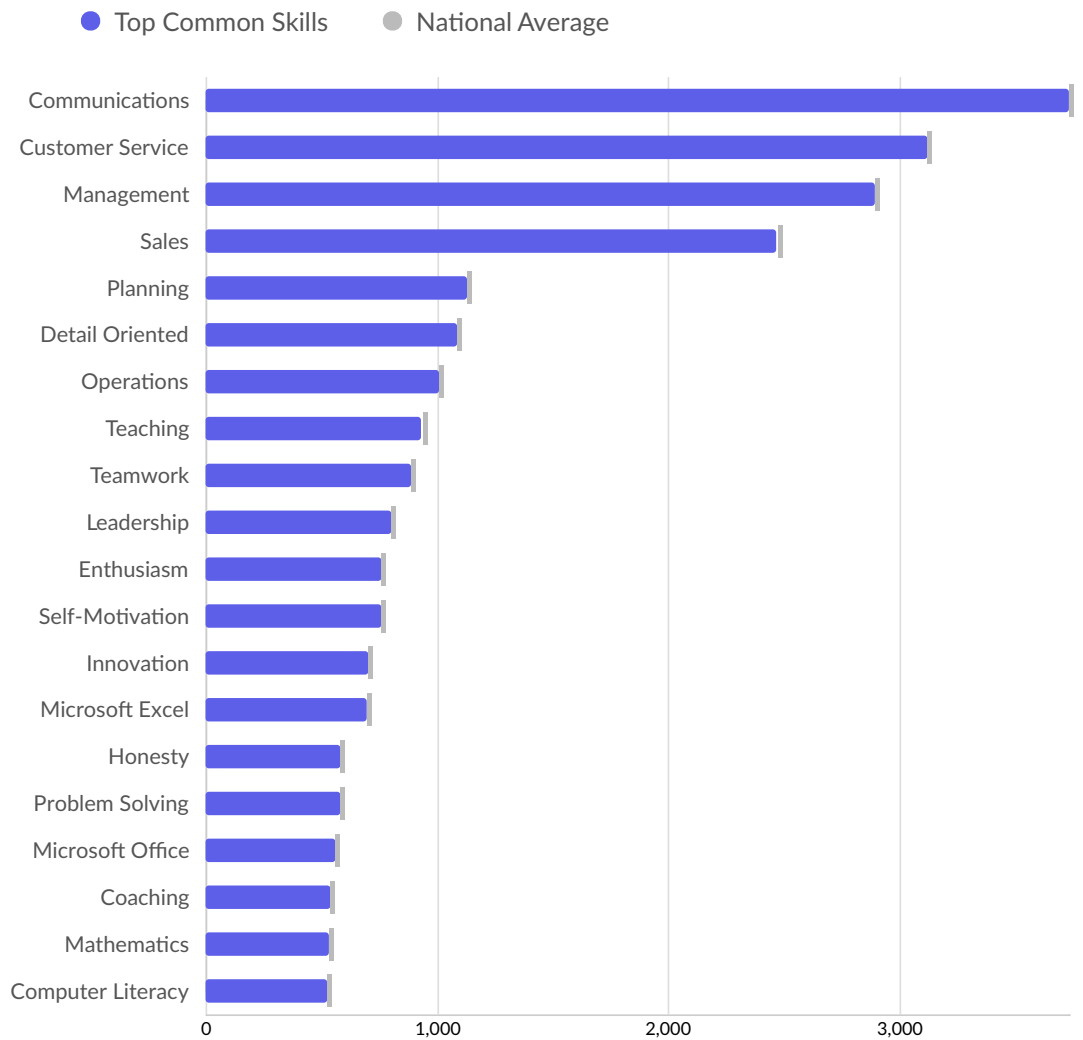

Top Common Skills	Unique Postings	National Average
Communications	3,736	3,736
Customer Service	3,124	3,124
Management	2,894	2,894
Sales	2,471	2,474
Planning	1,129	1,129
Detail Oriented	1,087	1,087
Operations	1,009	1,010
Teaching	935	936
Teamwork	889	889
Leadership	801	801
Enthusiasm	761	761
Self-Motivation	758	758
Innovation	704	704