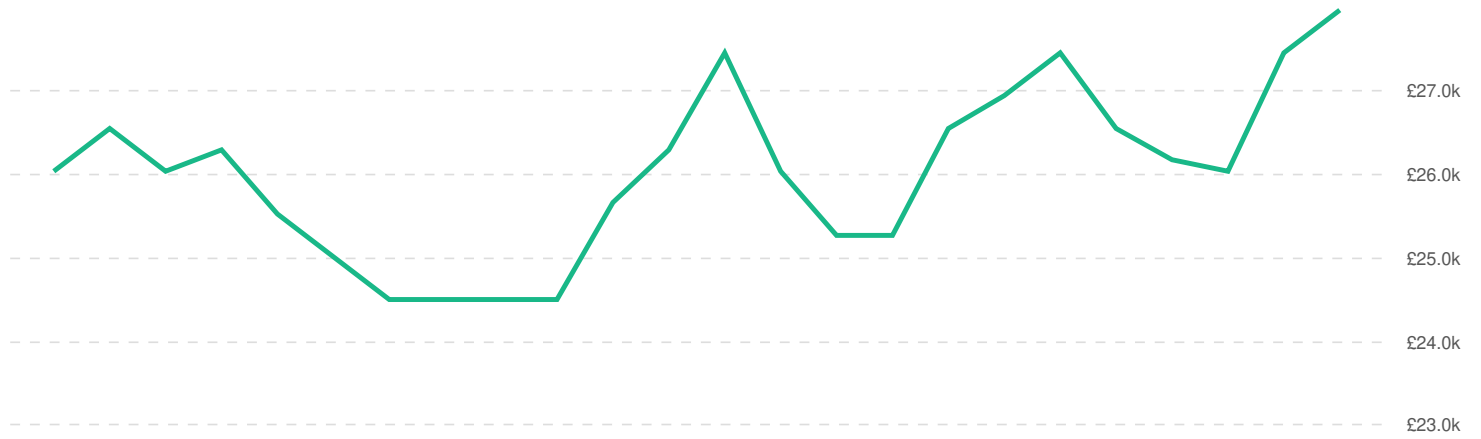

Ellesmere Port, Cheshire West and Chester

Minimum Experience Required: Any

Education Level: Any

Keyword Search:

Posting Type: Active Postings

Job Postings Summary

There were 36,222 total job postings for your selection from March 2021 to February 2023, of which 15,281 were unique. These numbers give us a Posting Intensity of 2-to-1, meaning that for every 2 postings there is 1 unique job posting.

There are 7,238 advertised salary observations (47% of the 15,281 matching postings).

£26.3k
Median Advertised Salary

Advertised Wage Trend

▲ 7.4% Mar 2021 - Feb 2023

£26.3k Median

7,238 Job Postings

Top Cities Posting