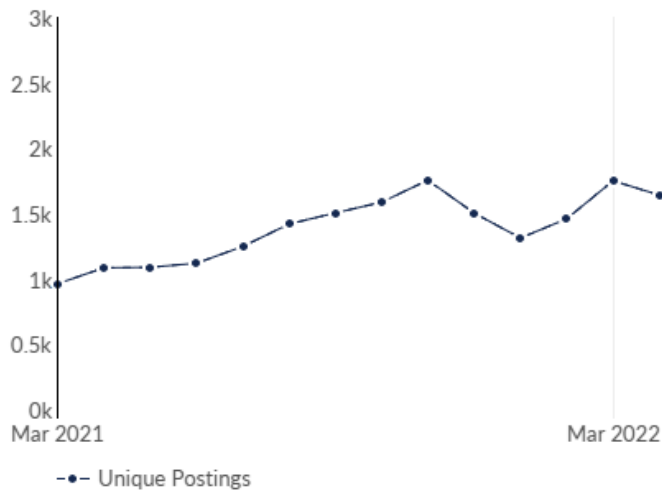

Unique Postings Trend

Month	Unique Postings	Posting Intensity
Feb 2023	2,323	2 : 1
Jan 2023	2,486	3 : 1
Dec 2022	2,026	3 : 1
Nov 2022	2,016	3 : 1
Oct 2022	1,882	3 : 1
Sep 2022	1,976	3 : 1
Aug 2022	2,124	3 : 1
Jul 2022	2,112	3 : 1
Jun 2022	1,714	3 : 1
May 2022	1,650	3 : 1
Apr 2022	1,642	3 : 1
Mar 2022	1,751	3 : 1