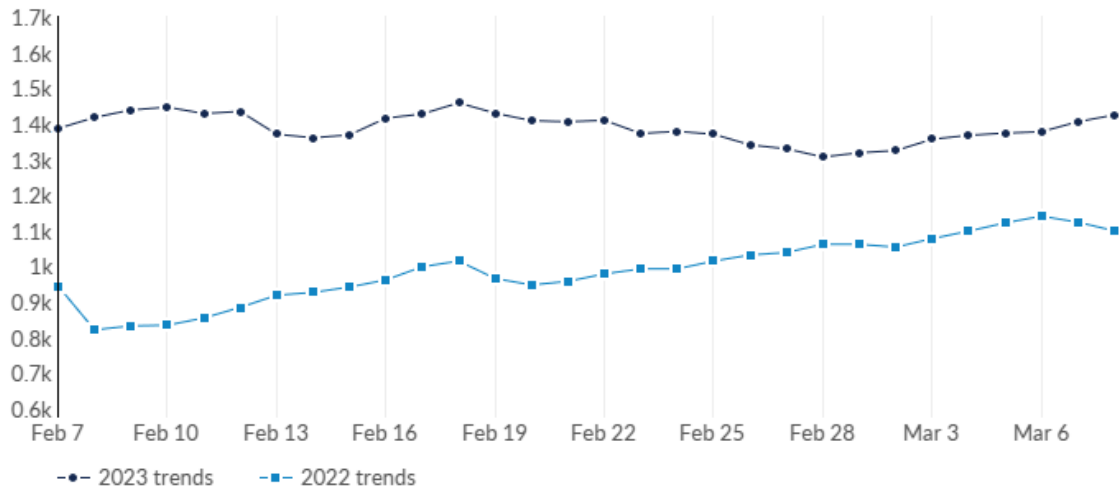

Unique Postings Trend

This view displays the most recent 30 days of job postings activity to show near-term trends. It does not reflect your timeframe.

Day	Unique Postings	Last Year's Unique Postings	% Change
February 7, 2023	1,386	944	+46.8%
February 8, 2023	1,417	821	+72.6%
February 9, 2023	1,438	832	+72.8%
February 10, 2023	1,446	834	+73.4%
February 11, 2023	1,428	854	+67.2%
February 12, 2023	1,434	884	+62.2%
February 13, 2023	1,370	918	+49.2%
February 14, 2023	1,360	926	+46.9%
February 15, 2023	1,368	941	+45.4%
February 16, 2023	1,415	961	+47.2%
February 17, 2023	1,427	998	+43.0%
February 18, 2023	1,458	1,014	+43.8%
February 19, 2023	1,429	965	+48.1%
February 20, 2023	1,408	947	+48.7%
February 21, 2023	1,405	957	+46.8%
February 22, 2023	1,409	978	+44.1%
February 23, 2023	1,372	992	+38.3%
February 24, 2023	1,378	992	+38.9%