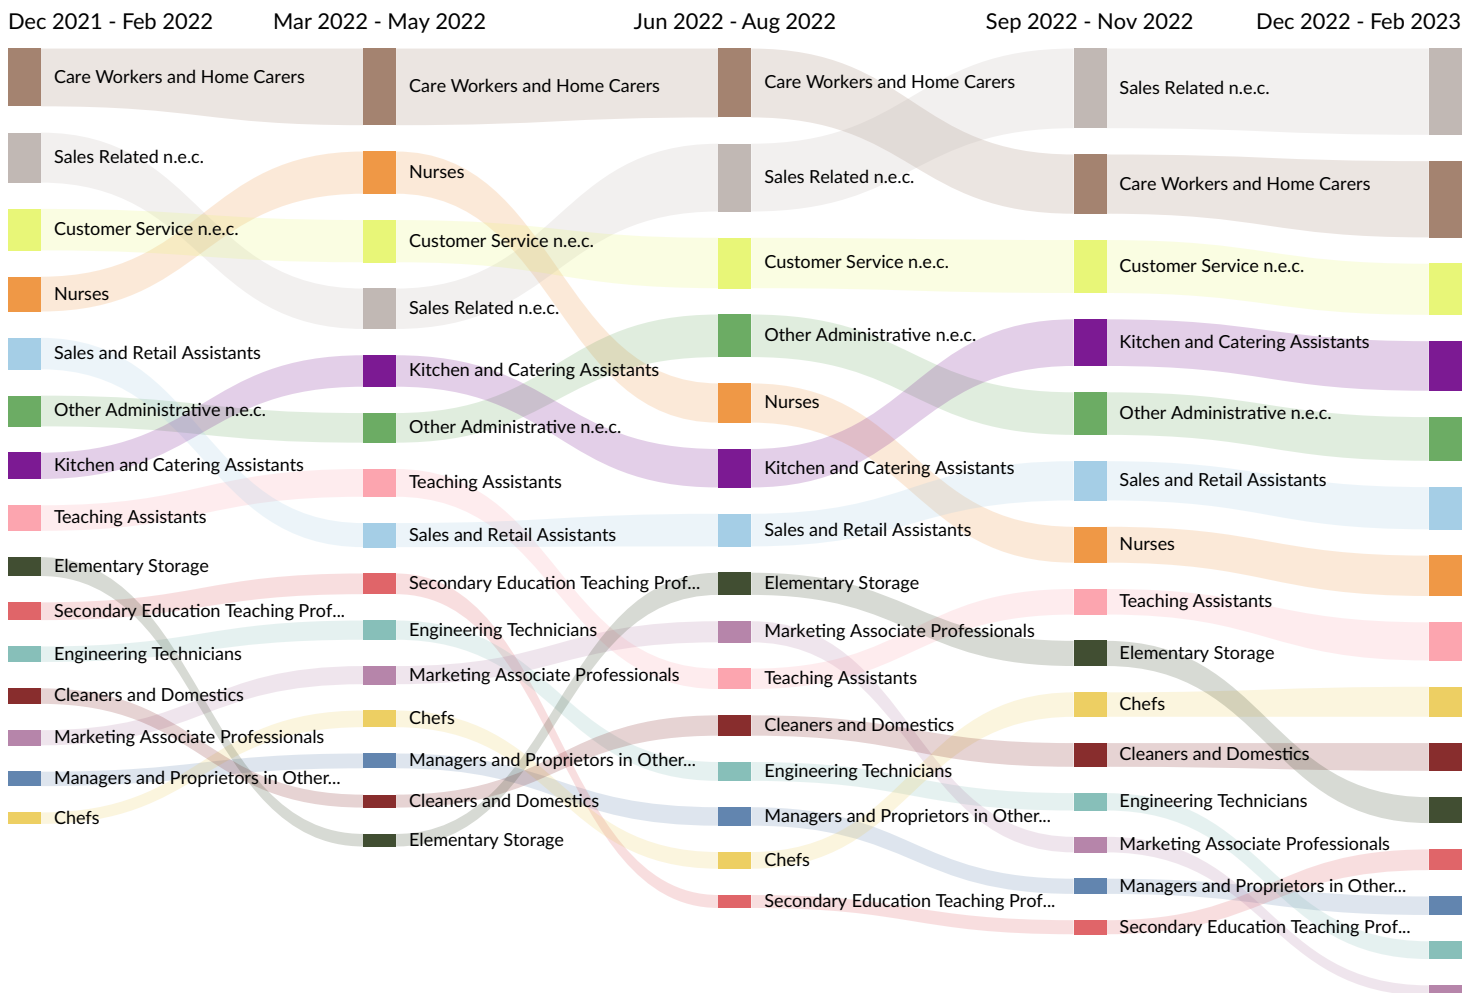

Occupational Health and Safety	958	958
Administrative Support and Clerical Tasks	853	853
Food and Beverage	816	816
General Finance	762	762
Basic Technical Knowledge	706	706
Marketing Strategy and Techniques	704	704
Regulation and Legal Compliance	693	693

Occupation Trends in Job Postings by Quarter

The chart below captures the postings trend for the top 15 occupations posted for based on your filters.