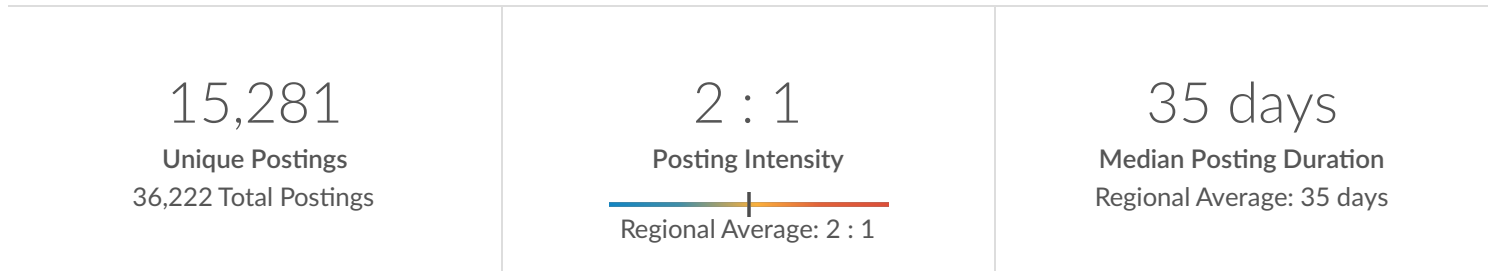

Ellesmere Port, Cheshire West and Chester

Minimum Experience Required: Any

Education Level: Any

Keyword Search:

Posting Type: Active Postings

Job Postings Summary

There were 36,222 total job postings for your selection from March 2021 to February 2023, of which 15,281 were unique. These numbers give us a Posting Intensity of 2-to-1, meaning that for every 2 postings there is 1 unique job posting.

This is close to the Posting Intensity for all other occupations and companies in the region (2-to-1), indicating that they are putting average effort toward hiring for this position.

Advertised Salary