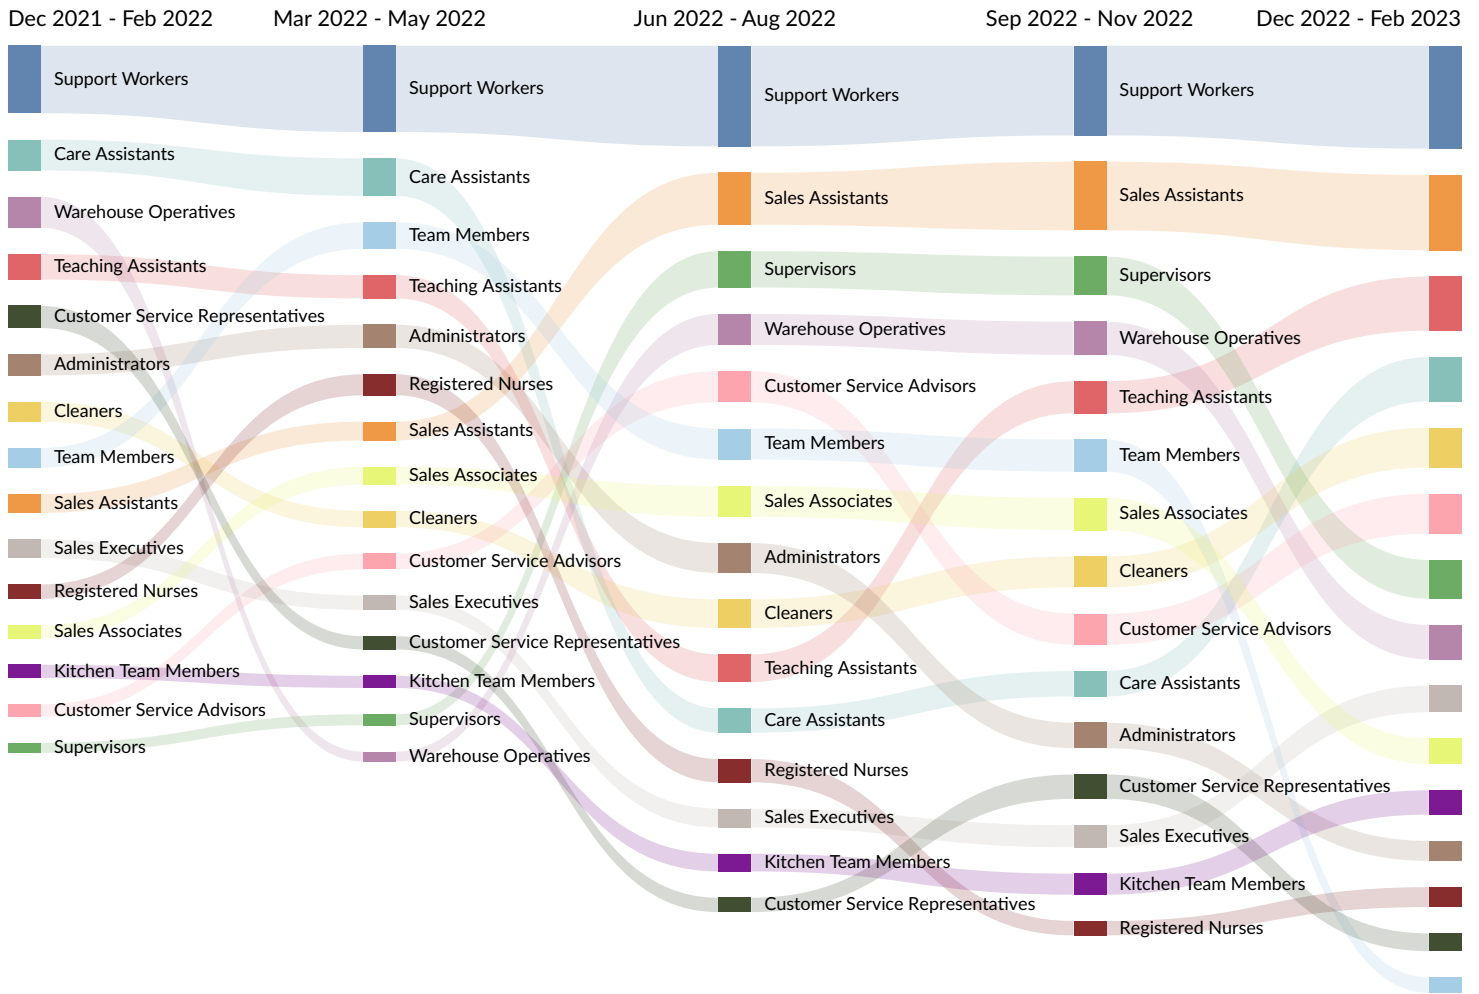

Occupational Health and Safety	958	958
Administrative Support and Clerical Tasks	853	853
Food and Beverage	816	816
General Finance	762	762
Basic Technical Knowledge	706	706
Marketing Strategy and Techniques	704	704
Regulation and Legal Compliance	693	693

Occupation Trends in Job Postings by Quarter

The chart below captures the postings trend for the top 15 occupations posted for based on your filters.

Job Title Trends in Job Postings by Quarter

The chart below captures the postings trend for the top 15 job titles posted for based on your filters.

Company Trends in Job Postings by Quarter

The chart below captures the postings trend for the top 15 companies posted for based on your filters.

Skill Trends in Job Postings by Quarter

The chart below captures the postings trend for the top 15 skills posted for based on your filters.