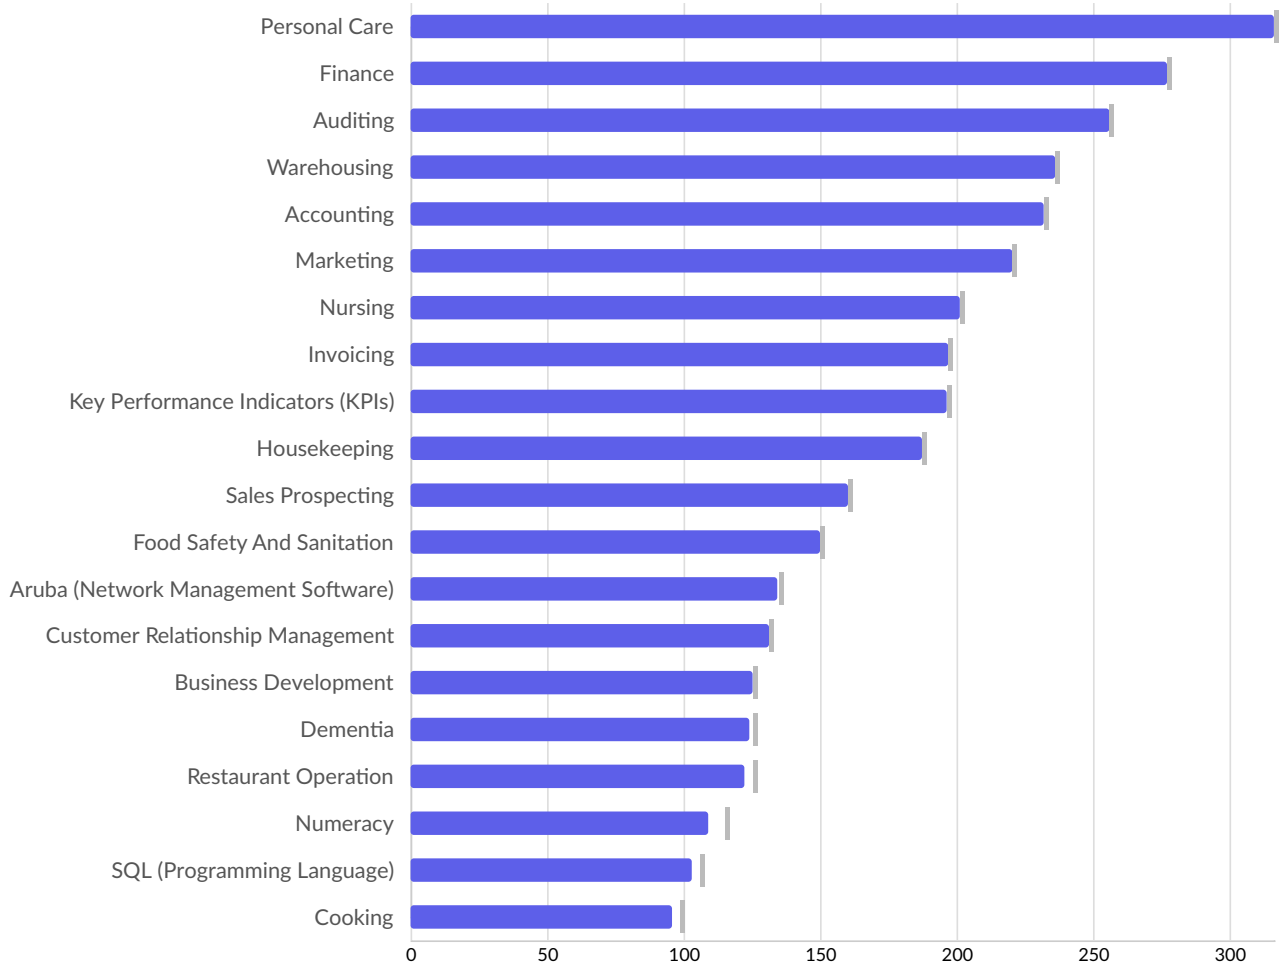

● Top Specialized Skills ● National Average

Top Specialized Skills	Unique Postings	National Average
Personal Care	316	316
Finance	277	277
Auditing	256	256
Warehousing	236	236
Accounting	232	232
Marketing	220	220
Nursing	201	201
Invoicing	197	197
Key Performance Indicators (KPIs)	196	196
Housekeeping	187	187
Sales Prospecting	160	160
Food Safety And Sanitation	150	150
Aruba (Network Management Software)	134	135
Customer Relationship Management	134	135
Business Development	134	135
Dementia	134	135
Restaurant Operation	134	135
Numeracy	134	135
SQL (Programming Language)	134	135
Cooking	134	135