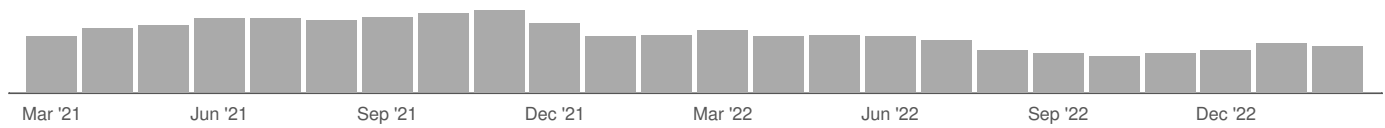

There are 3,016 advertised salary observations (53% of the 5,722 matching postings).

£25.0k
Median Advertised Salary

Advertised Wage Trend

▲ 0.0% Mar 2021 - Feb 2023

£25.0k Median

3,016 Job Postings

Top Cities Posting