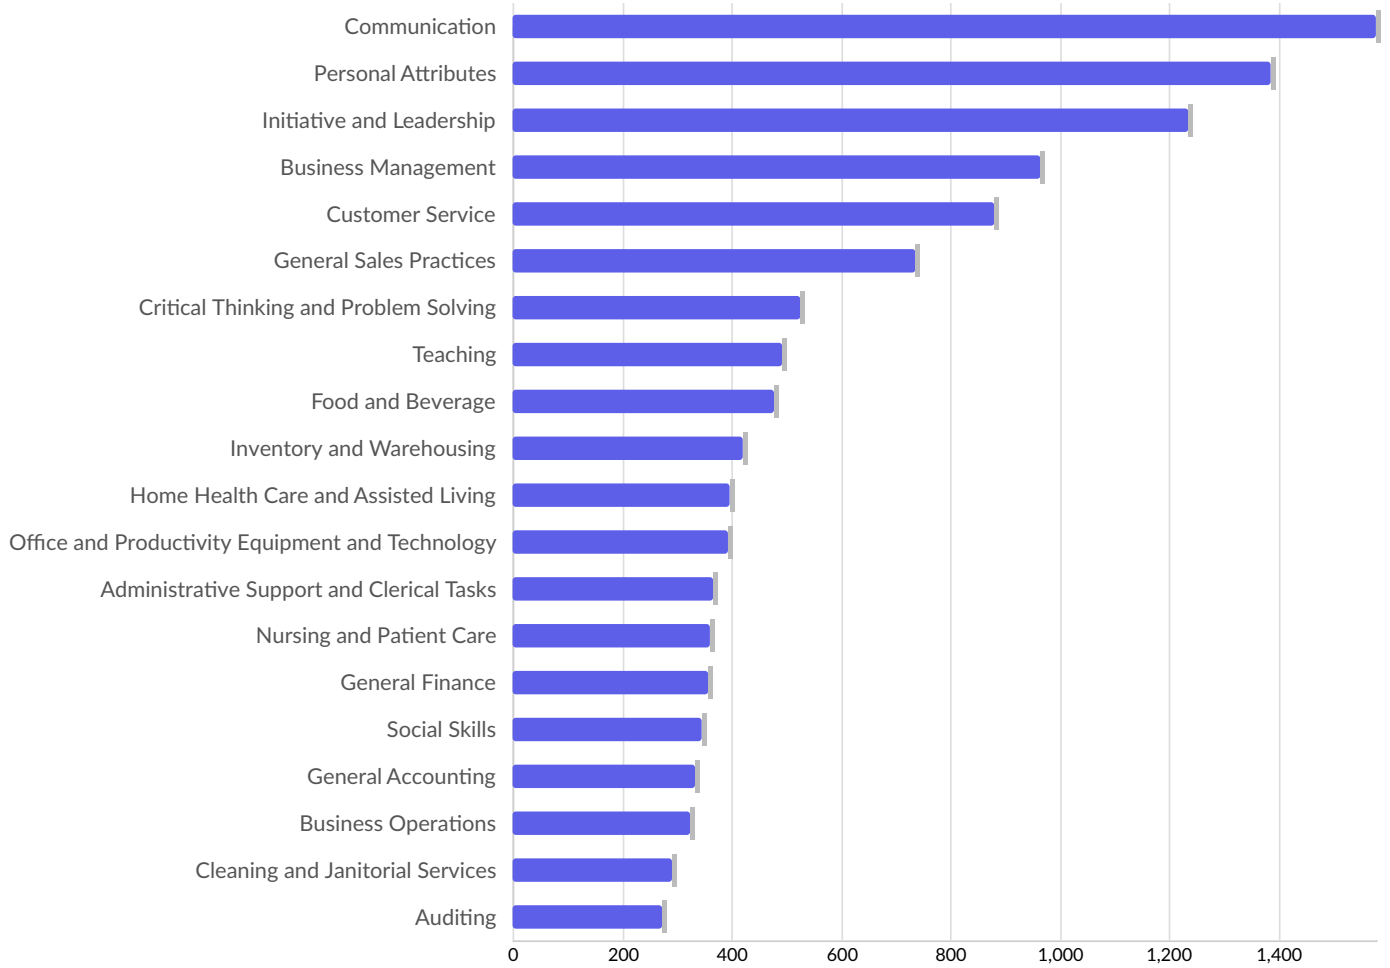

● Top Skill Subcategories ● National Average

Top Skill Subcategories	Unique Postings	National Average
Communication	1,577	1,577
Personal Attributes	1,386	1,386
Initiative and Leadership	1,236	1,236
Business Management	964	964
Customer Service	881	881
General Sales Practices	736	736
Critical Thinking and Problem Solving	527	527
Teaching	493	493
Food and Beverage	477	477
Inventory and Warehousing	420	420
Home Health Care and Assisted Living	398	398
Office and Productivity Equipment and Technology	395	395
Administrative Support and Clerical Tasks	366	366