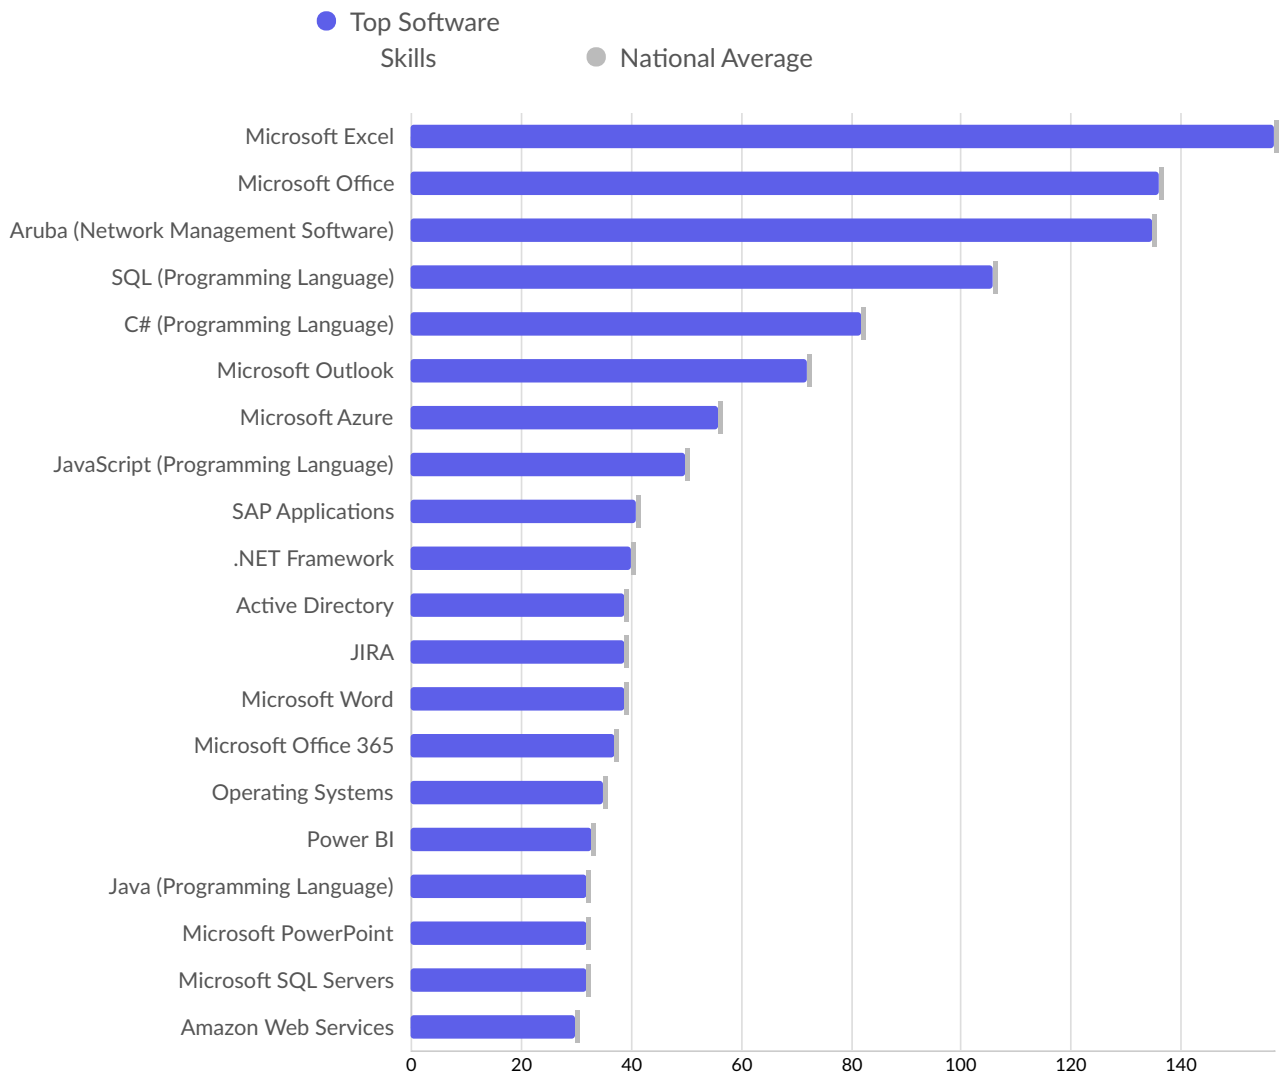

Top Software Skills	Unique Postings	National Average
Microsoft Excel	157	157
Microsoft Office	136	136
Aruba (Network Management Software)	135	135
SQL (Programming Language)	106	106
C# (Programming Language)	82	82
Microsoft Outlook	72	72
Microsoft Azure	56	56
JavaScript (Programming Language)	50	50
SAP Applications	41	41
.NET Framework	40	40
Active Directory	39	39
JIRA	39	39
Microsoft Word	39	39
Microsoft Office 365	39	39
Operating Systems	39	39
Power BI	39	39
Java (Programming Language)	39	39
Microsoft PowerPoint	39	39
Microsoft SQL Servers	39	39
Amazon Web Services	39	39