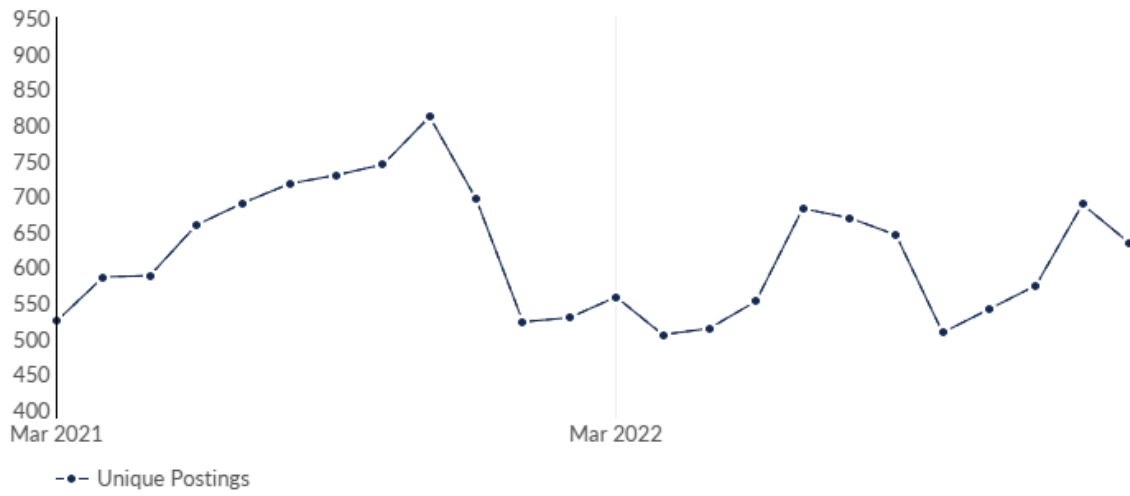

Unique Postings Trend

Month	Unique Postings	Posting Intensity
Feb 2023	634	2 : 1
Jan 2023	688	2 : 1
Dec 2022	574	2 : 1
Nov 2022	541	2 : 1
Oct 2022	508	2 : 1
Sep 2022	645	2 : 1
Aug 2022	669	2 : 1
Jul 2022	682	2 : 1
Jun 2022	552	2 : 1
May 2022	514	3 : 1
Apr 2022	505	3 : 1
Mar 2022	558	2 : 1