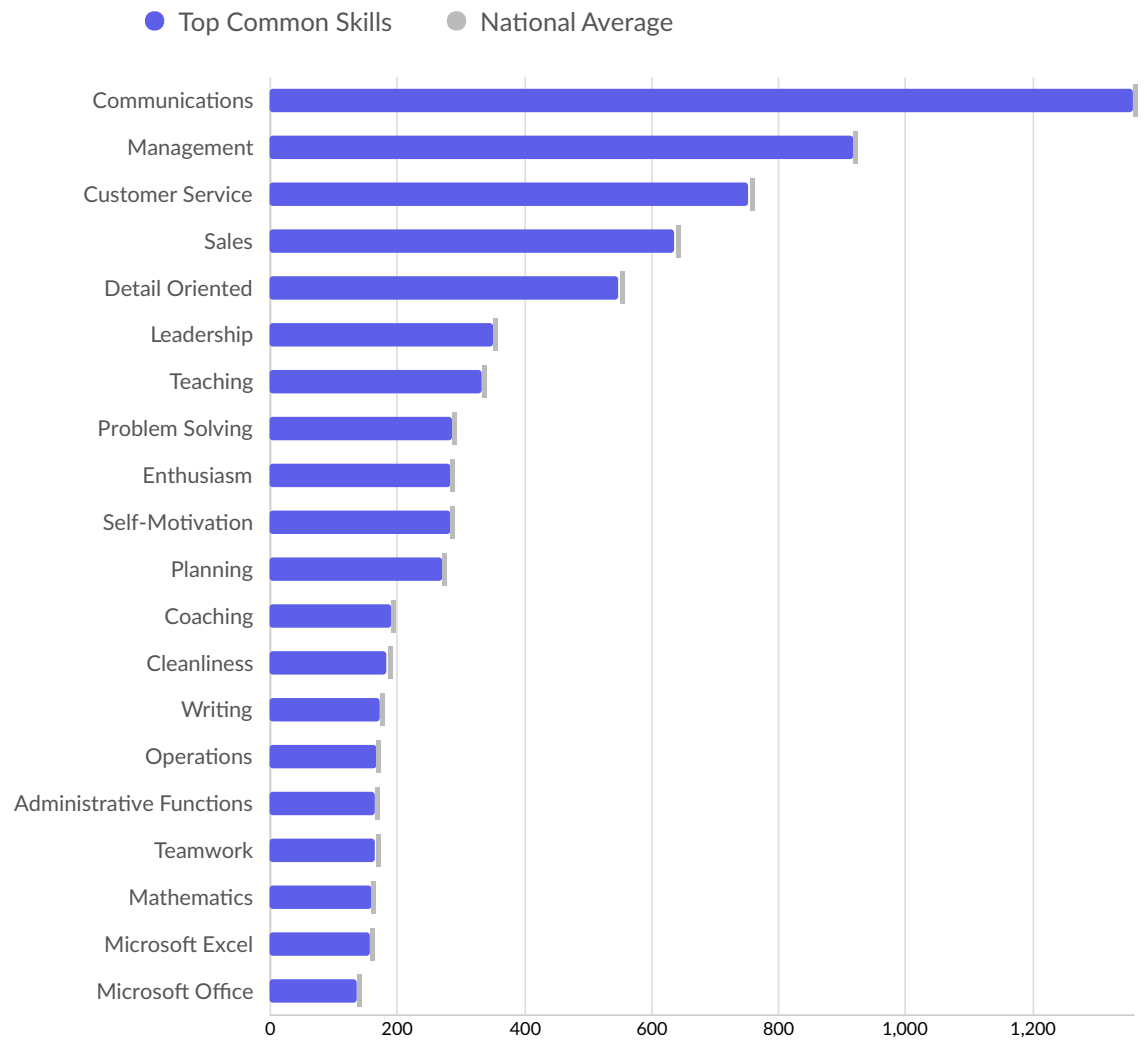

Top Common Skills	Unique Postings	National Average
Communications	1,359	1,359
Management	920	920
Customer Service	753	755
Sales	637	639
Detail Oriented	550	552
Leadership	351	353
Teaching	334	334
Problem Solving	287	287
Enthusiasm	285	285
Self-Motivation	285	285
Planning	272	272
Coaching	191	191
Cleanliness	185	187