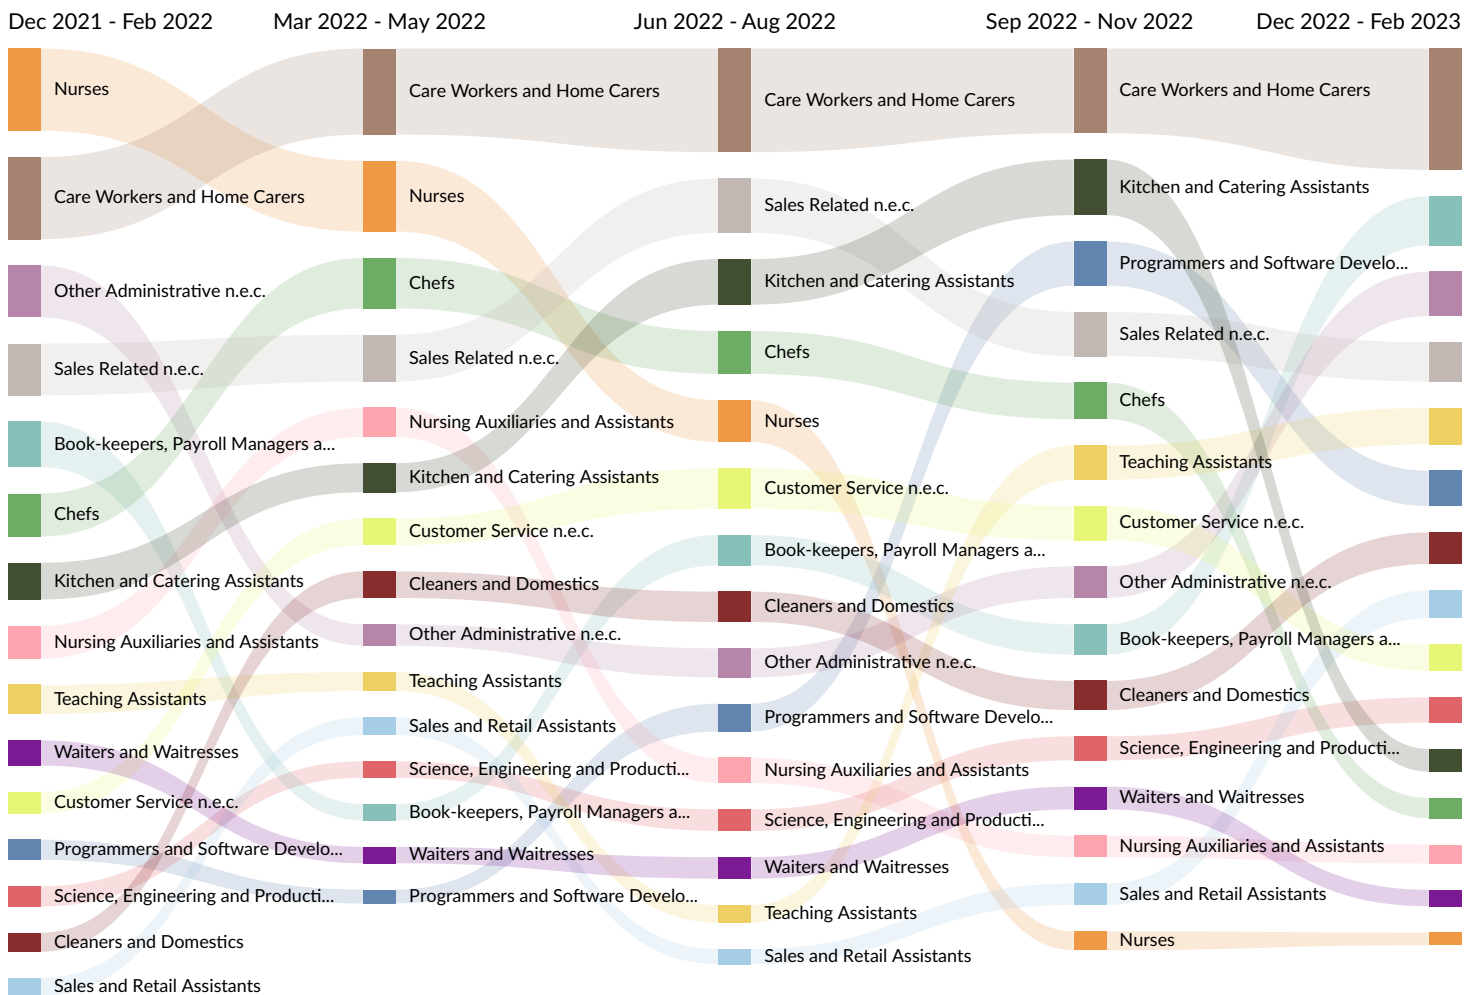

Nursing and Patient Care	360	360
General Finance	357	357
Social Skills	345	345
General Accounting	334	334
Business Operations	325	325
Cleaning and Janitorial Services	290	290
Auditing	274	274

Occupation Trends in Job Postings by Quarter

The chart below captures the postings trend for the top 15 occupations posted for based on your filters.