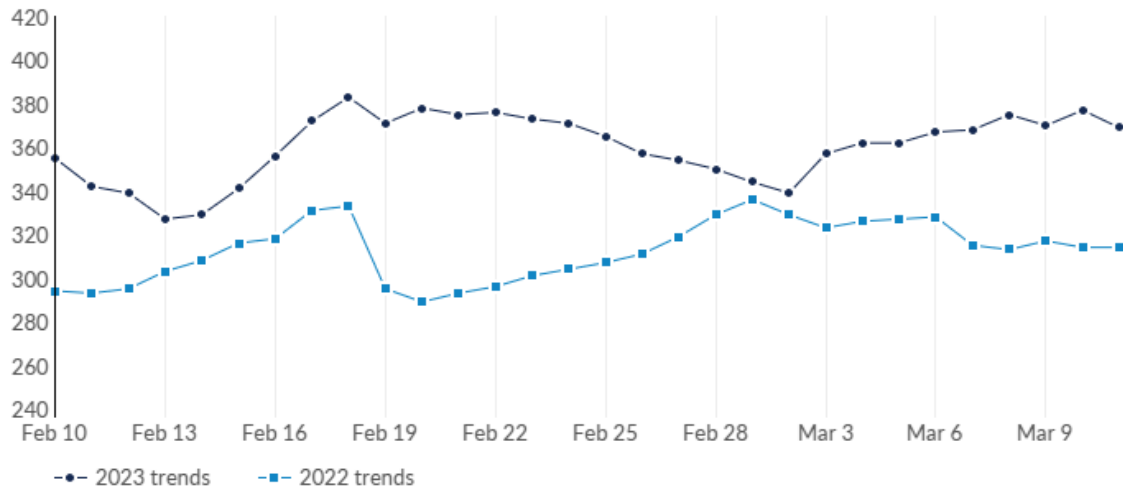

Unique Postings Trend

This view displays the most recent 30 days of job postings activity to show near-term trends. It does not reflect your timeframe.

Day	Unique Postings	Last Year's Unique Postings	% Change
February 10, 2023	355	294	+20.7%
February 11, 2023	342	293	+16.7%
February 12, 2023	339	295	+14.9%
February 13, 2023	327	303	+7.9%
February 14, 2023	329	308	+6.8%
February 15, 2023	341	316	+7.9%
February 16, 2023	356	318	+11.9%
February 17, 2023	372	331	+12.4%
February 18, 2023	383	333	+15.0%
February 19, 2023	371	295	+25.8%
February 20, 2023	378	289	+30.8%
February 21, 2023	375	293	+28.0%
February 22, 2023	376	296	+27.0%
February 23, 2023	373	301	+23.9%
February 24, 2023	371	304	+22.0%
February 25, 2023	365	307	+18.9%
February 26, 2023	357	311	+14.8%
February 27, 2023	354	319	+11.0%