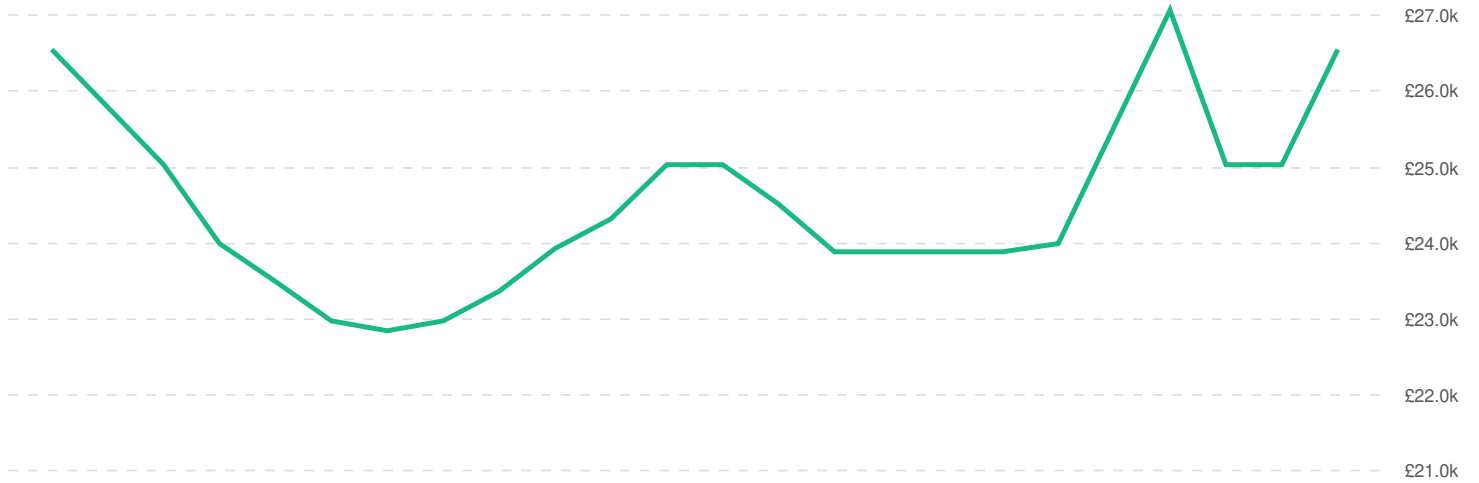

There are 3,016 advertised salary observations (53% of the 5,722 matching postings).

£25.0k
Median Advertised Salary

Advertised Wage Trend

▲ 0.0% Mar 2021 - Feb 2023

£25.0k Median

3,016 Job Postings

Top Cities Posting