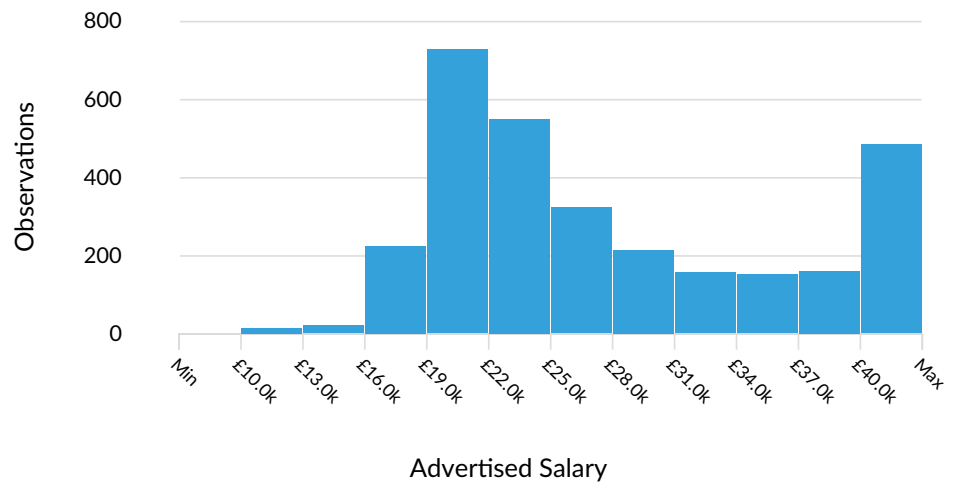

Advertised Salary

There are 3,016 advertised salary observations (53% of the 5,722 matching postings).

£25.0k
Median Advertised Salary