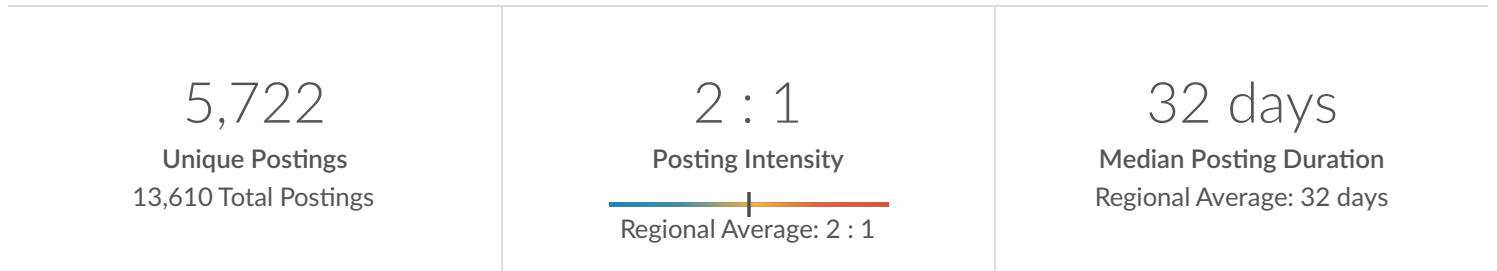

Nantwich, Cheshire East

Minimum Experience Required: Any

Education Level: Any

Keyword Search:

Posting Type: Active Postings

Job Postings Summary

There were 13,610 total job postings for your selection from March 2021 to February 2023, of which 5,722 were unique. These numbers give us a Posting Intensity of 2-to-1, meaning that for every 2 postings there is 1 unique job posting.

This is close to the Posting Intensity for all other occupations and companies in the region (2-to-1), indicating that they are putting average effort toward hiring for this position.

Advertised Salary