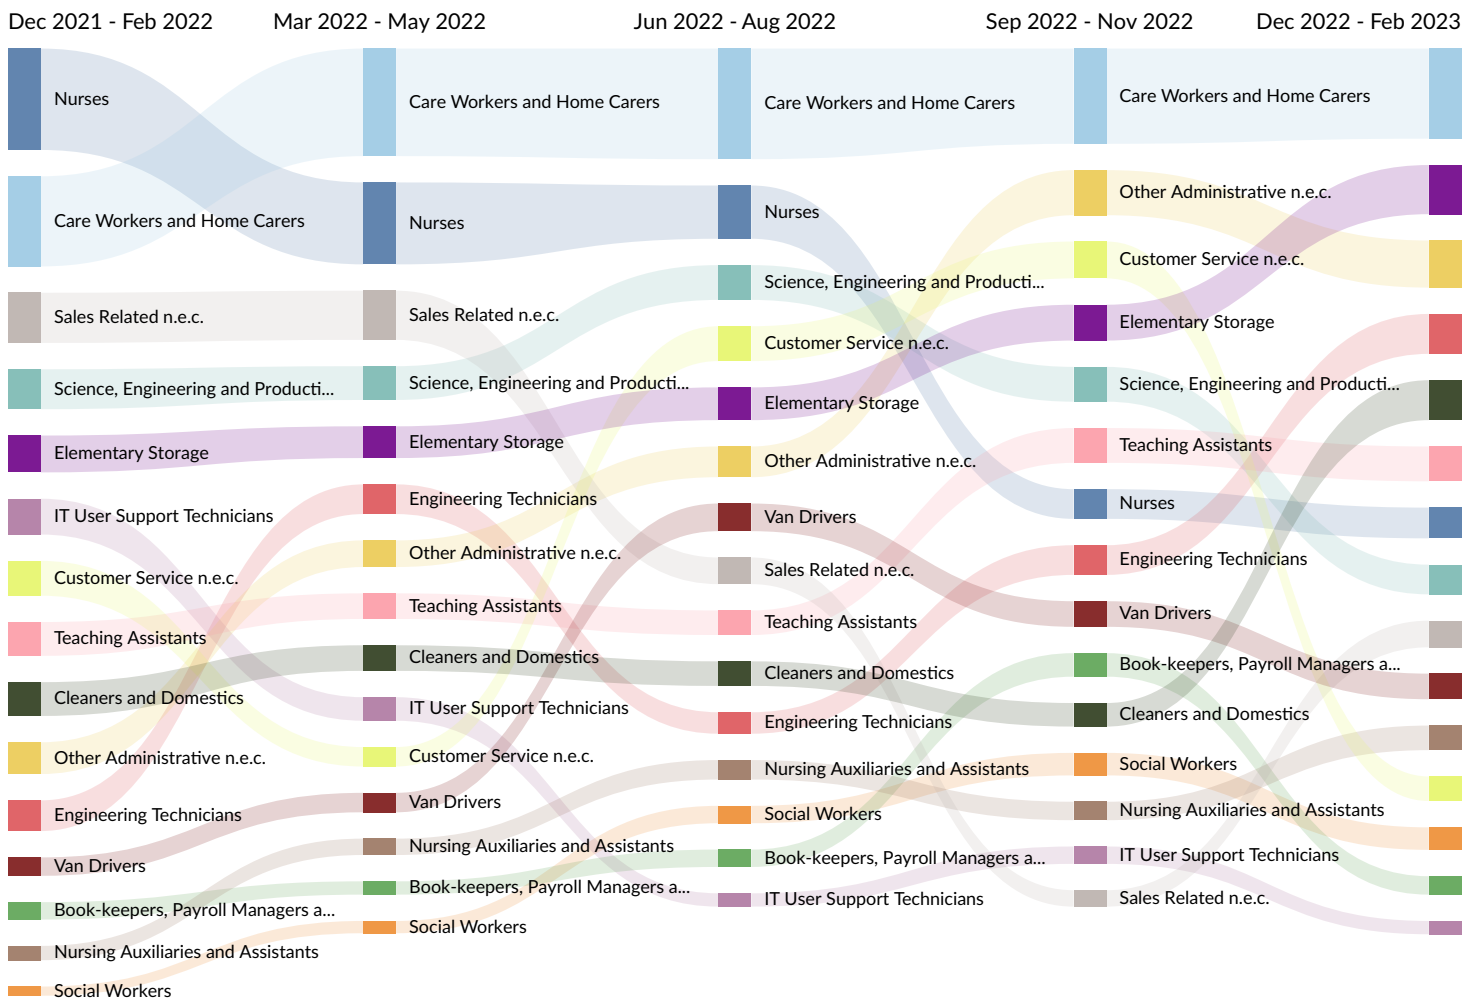

General Medicine	359	359
Process Improvement and Optimization	353	353
Home Health Care and Assisted Living	323	323
Administrative Support and Clerical Tasks	313	313
Regulation and Legal Compliance	303	303
Auditing	300	300
Machinery	300	300

Occupation Trends in Job Postings by Quarter

The chart below captures the postings trend for the top 15 occupations posted for based on your filters.