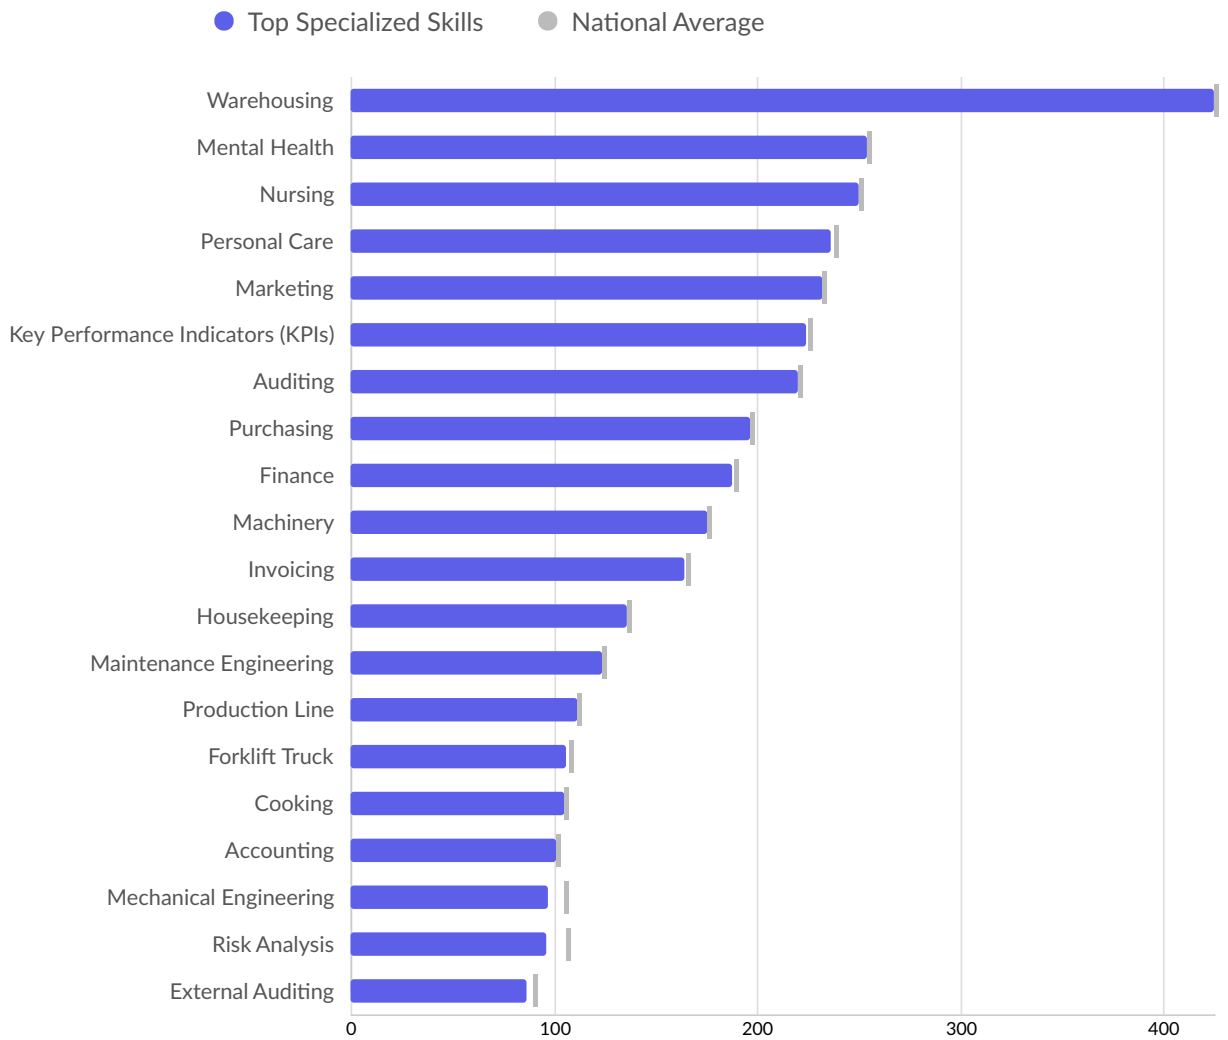

Top County/Unitary Authorities Posting

County/Unitary Authority	Total/Unique (Mar 2021 - Feb 2023)	Posting Intensity	Median Posting Duration
Cheshire West and Chester	15,700 / 5,843	3 : 1 	33 days

Top Gov't Office Regions Posting

Gov't Office Region	Total/Unique (Mar 2021 - Feb 2023)	Posting Intensity	Median Posting Duration
North West	15,700 / 5,843	3 : 1 	33 days

Top Countries Posting

Country	Total/Unique (Mar 2021 - Feb 2023)	Posting Intensity	Median Posting Duration
England	15,700 / 5,843	3 : 1 	33 days