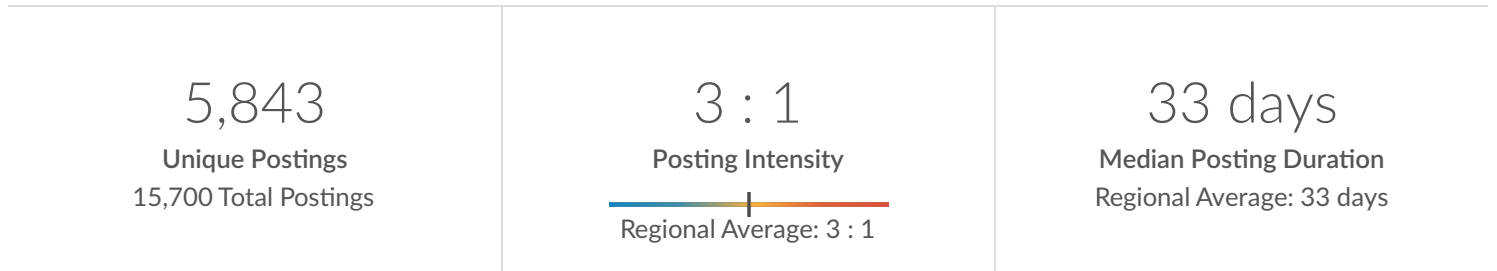

Winsford, Cheshire West and Chester

Minimum Experience Required: Any

Education Level: Any

Keyword Search:

Posting Type: Active Postings

Job Postings Summary

There were 15,700 total job postings for your selection from March 2021 to February 2023, of which 5,843 were unique. These numbers give us a Posting Intensity of 3-to-1, meaning that for every 3 postings there is 1 unique job posting.

This is close to the Posting Intensity for all other occupations and companies in the region (3-to-1), indicating that they are putting average effort toward hiring for this position.

Advertised Salary