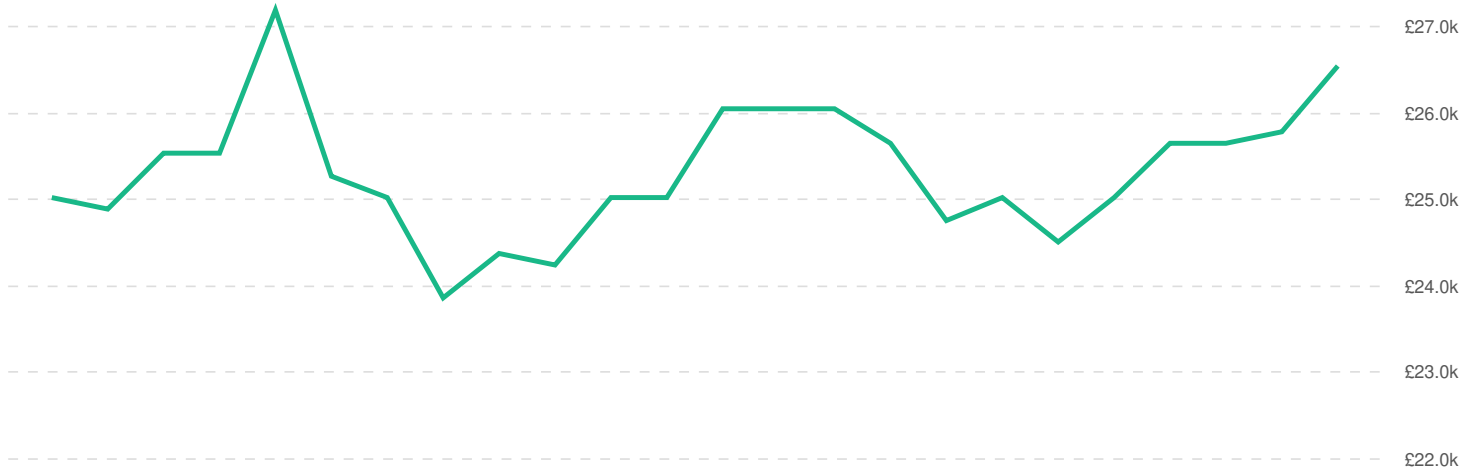

There are 3,261 advertised salary observations (56% of the 5,843 matching postings).

£25.0k
Median Advertised Salary

Advertised Wage Trend

▲ 6.1% Mar 2021 - Feb 2023

£25.0k Median

3,261 Job Postings

Top Cities Posting