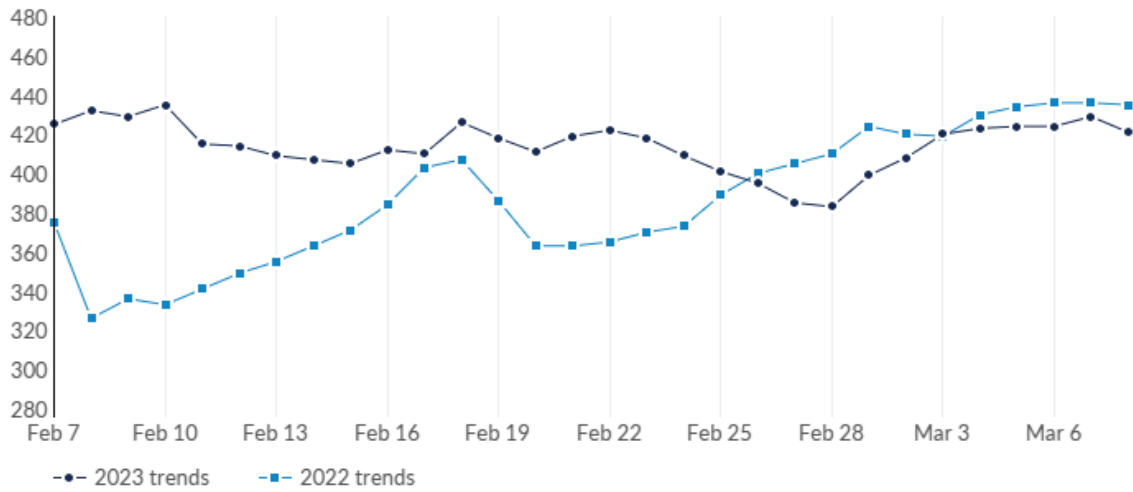

Unique Postings Trend

This view displays the most recent 30 days of job postings activity to show near-term trends. It does not reflect your timeframe.

Day	Unique Postings	Last Year's Unique Postings	% Change
February 7, 2023	425	375	+13.3%
February 8, 2023	432	326	+32.5%
February 9, 2023	429	336	+27.7%
February 10, 2023	435	333	+30.6%
February 11, 2023	415	341	+21.7%
February 12, 2023	414	349	+18.6%
February 13, 2023	409	355	+15.2%
February 14, 2023	407	363	+12.1%
February 15, 2023	405	371	+9.2%
February 16, 2023	412	384	+7.3%
February 17, 2023	410	403	+1.7%
February 18, 2023	426	407	+4.7%
February 19, 2023	418	386	+8.3%
February 20, 2023	411	363	+13.2%
February 21, 2023	419	363	+15.4%
February 22, 2023	422	365	+15.6%
February 23, 2023	418	370	+13.0%
February 24, 2023	409	373	+9.7%