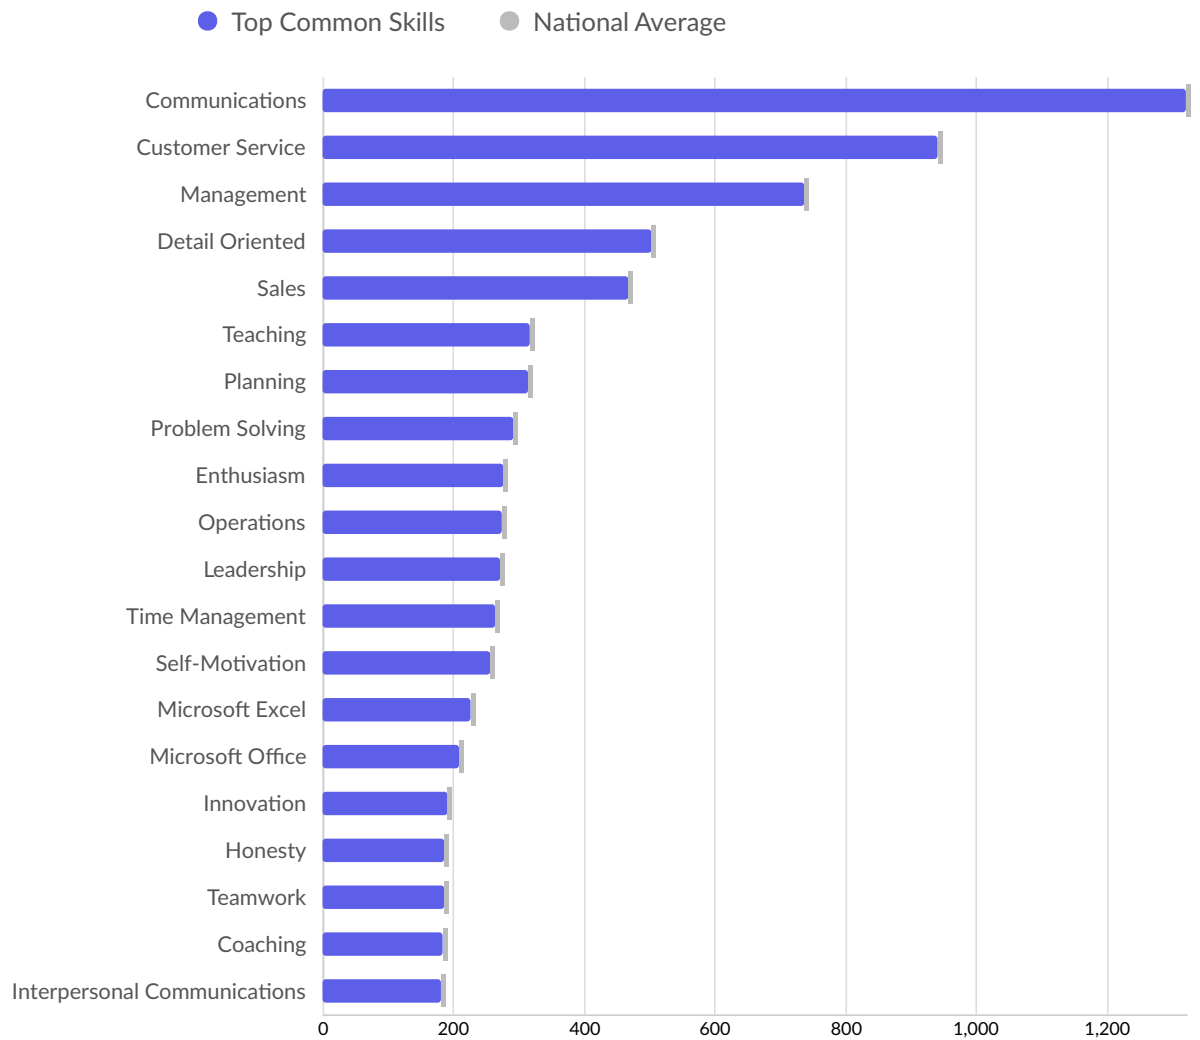

Gov't Office Region	Total/Unique (Mar 2021 - Feb 2023)	Posting Intensity	Median Posting Duration
North West	15,700 / 5,843	3 : 1 	33 days

Top Countries Posting

Country	Total/Unique (Mar 2021 - Feb 2023)	Posting Intensity	Median Posting Duration
England	15,700 / 5,843	3 : 1 	33 days

Top Specialized Skills	Unique Postings	National Average
Warehouseing	425	425
Mental Health	254	254
Nursing	250	250
Personal Care	236	238
Marketing	232	232
Key Performance Indicators (KPIs)	224	225
Auditing	220	220
Purchasing	197	197
Finance	188	189
Machinery	176	176
Invoicing	164	165
Housekeeping	136	136
Maintenance Engineering	124	124

Production Line	112	112
Forklift Truck	106	108
Cooking	105	105
Accounting	101	101
Mechanical Engineering	97	105
Risk Analysis	96	106
External Auditing	87	90

Top Common Skills	Unique Postings	National Average
Communications	1,321	1,322
Customer Service	942	942
Management	738	739
Detail Oriented	503	503
Sales	468	468
Teaching	317	317
Planning	315	315
Problem Solving	293	293
Enthusiasm	278	278
Operations	275	275
Leadership	271	271
Time Management	265	265
Self-Motivation	258	258