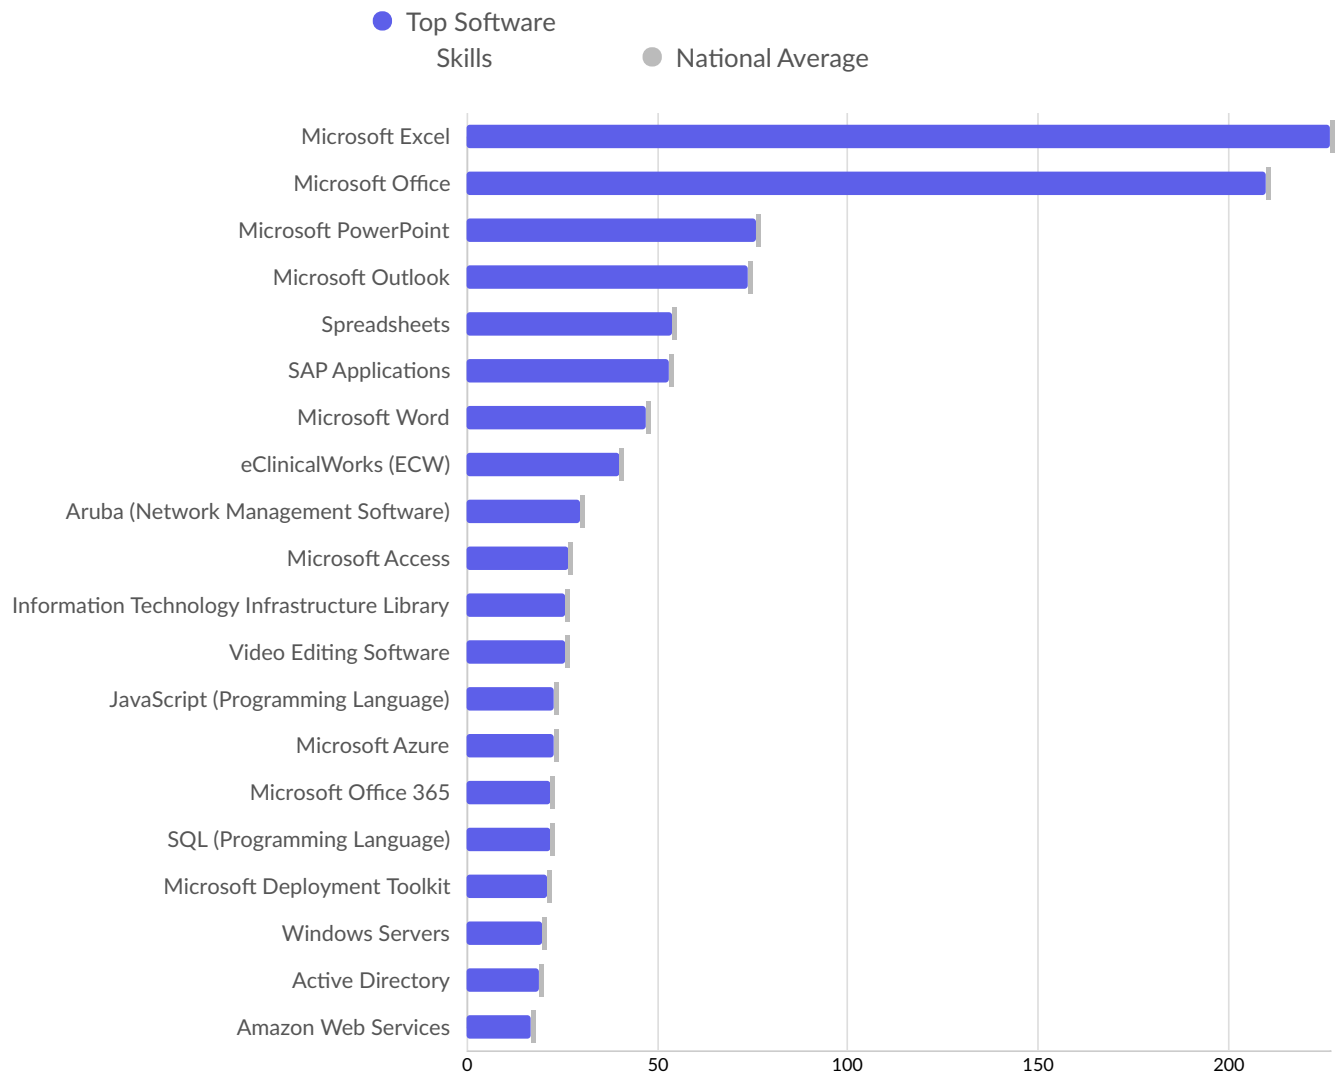

Top Software Skills	Unique Postings	National Average
Microsoft Excel	227	227
Microsoft Office	210	210
Microsoft PowerPoint	76	76
Microsoft Outlook	74	74
Spreadsheets	54	54
SAP Applications	53	53
Microsoft Word	47	47
eClinicalWorks (ECW)	40	40
Aruba (Network Management Software)	30	30
Microsoft Access	27	27
Information Technology Infrastructure Library	26	26
Video Editing Software	26	26