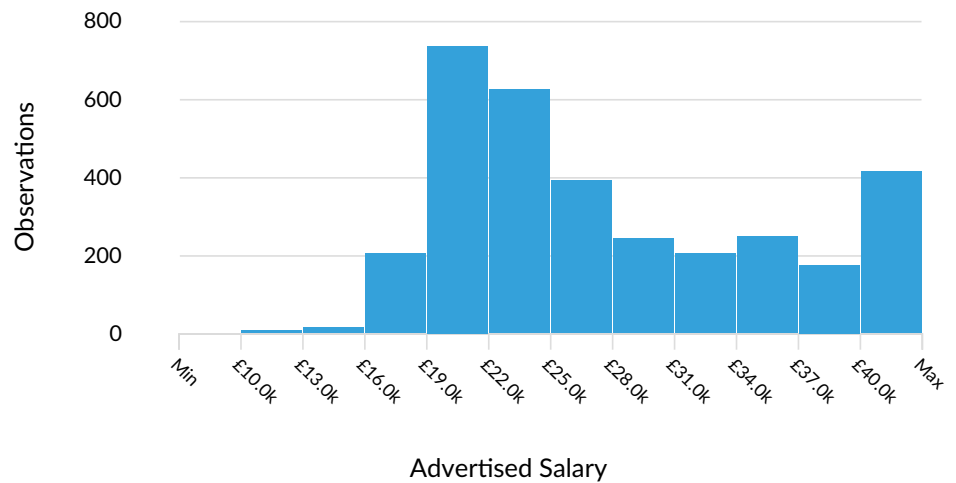

Winsford, Cheshire West and Chester

Minimum Experience Required: Any

Education Level: Any

Keyword Search:

Posting Type: Active Postings

Job Postings Summary

There were 15,700 total job postings for your selection from March 2021 to February 2023, of which 5,843 were unique. These numbers give us a Posting Intensity of 3-to-1, meaning that for every 3 postings there is 1 unique job posting.

This is close to the Posting Intensity for all other occupations and companies in the region (3-to-1), indicating that they are putting average effort toward hiring for this position.

Advertised Salary

There are 3,261 advertised salary observations (56% of the 5,843 matching postings).

£25.0k
Median Advertised Salary

Advertised Wage Trend

▲ 6.1% Mar 2021 - Feb 2023

£25.0k Median

3,261 Job Postings

Top Cities Posting