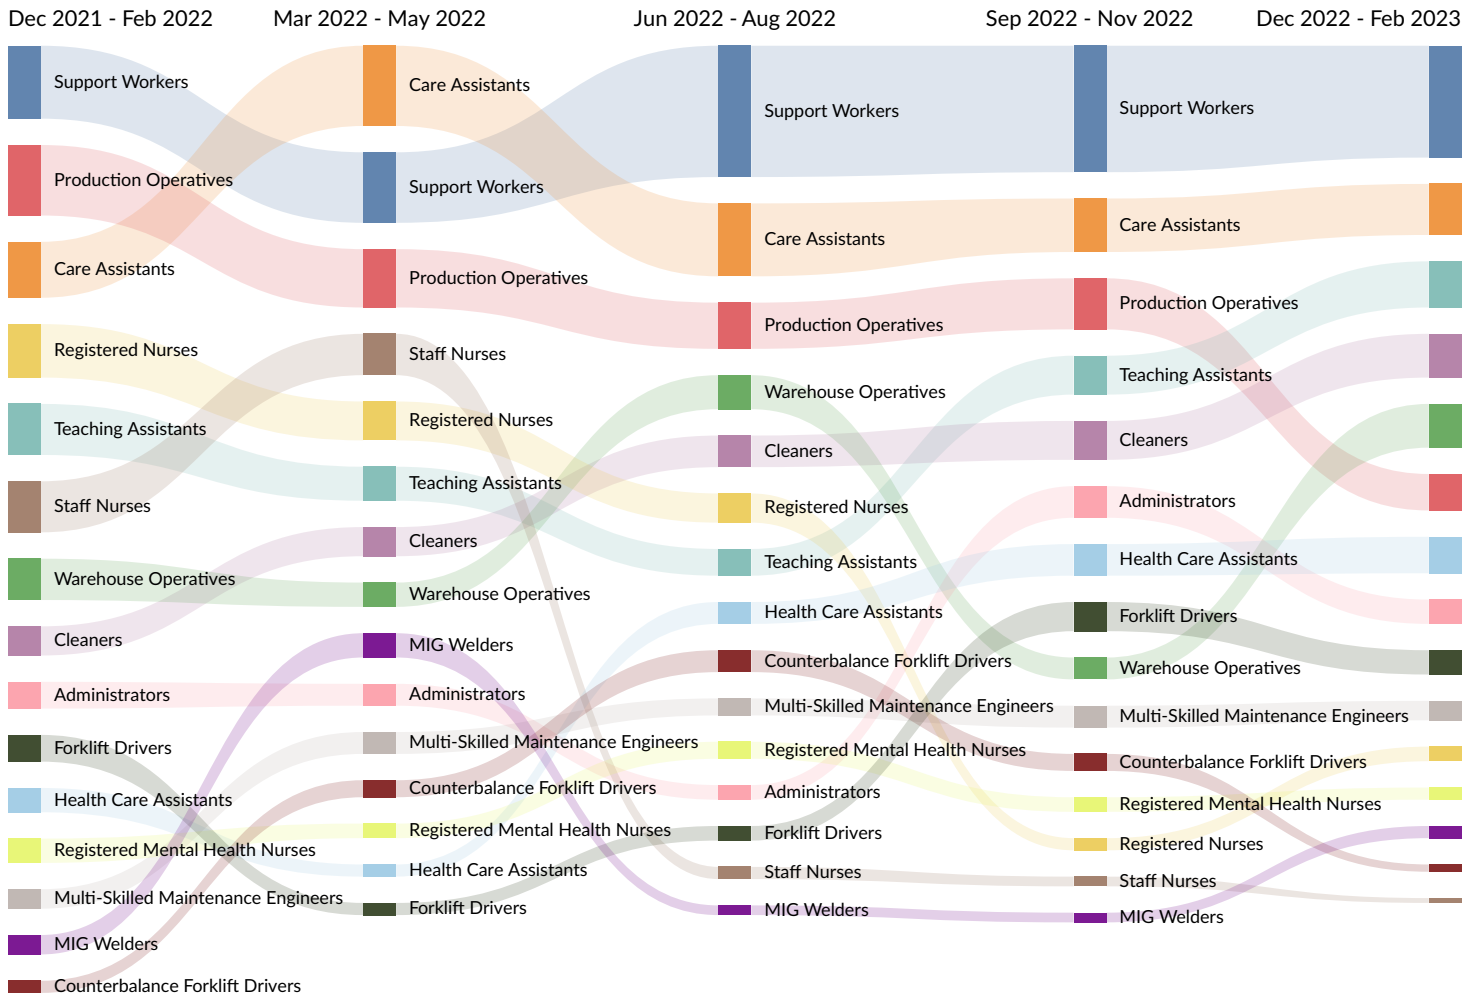

General Medicine	359	359
Process Improvement and Optimization	353	353
Home Health Care and Assisted Living	323	323
Administrative Support and Clerical Tasks	313	313
Regulation and Legal Compliance	303	303
Auditing	300	300
Machinery	300	300

Occupation Trends in Job Postings by Quarter

The chart below captures the postings trend for the top 15 occupations posted for based on your filters.

Job Title Trends in Job Postings by Quarter

The chart below captures the postings trend for the top 15 job titles posted for based on your filters.