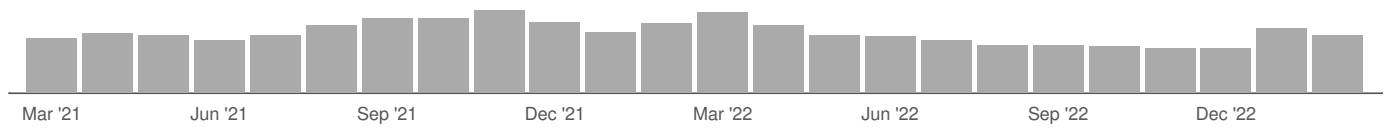

There are 3,261 advertised salary observations (56% of the 5,843 matching postings).

£25.0k
Median Advertised Salary

Advertised Wage Trend

▲ 6.1% Mar 2021 - Feb 2023

£25.0k Median

3,261 Job Postings

Top Cities Posting