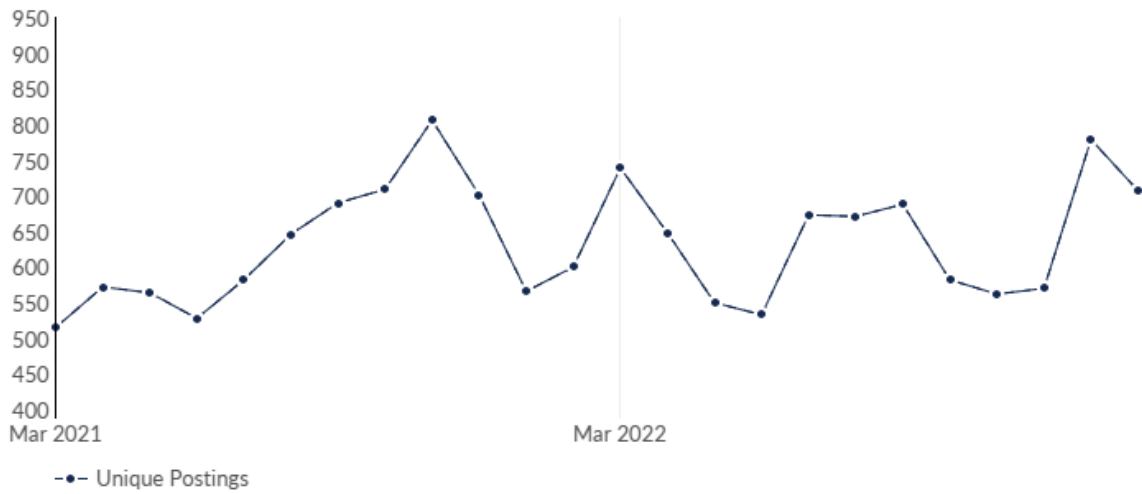

Unique Postings Trend

Month	Unique Postings	Posting Intensity
Feb 2023	707	3 : 1
Jan 2023	779	2 : 1
Dec 2022	570	3 : 1
Nov 2022	562	3 : 1
Oct 2022	582	3 : 1
Sep 2022	688	3 : 1
Aug 2022	671	3 : 1
Jul 2022	673	3 : 1
Jun 2022	533	3 : 1
May 2022	550	3 : 1
Apr 2022	648	3 : 1
Mar 2022	739	3 : 1