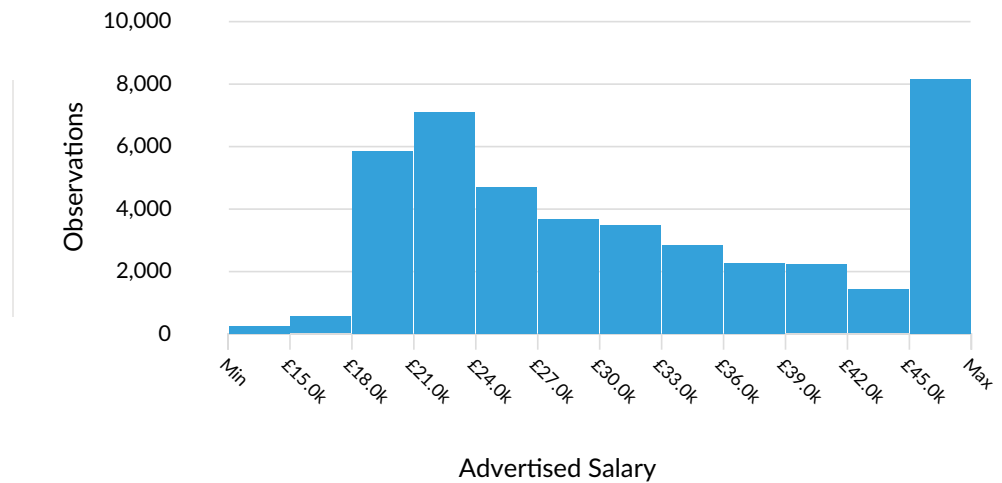

Job Postings Summary

85,122 Unique Postings 213,298 Total Postings	3 : 1 Posting Intensity Regional Average: 3 : 1	33 days Median Posting Duration Regional Average: 33 days

There were 213,298 total job postings for your selection from March 2021 to February 2023, of which 85,122 were unique. These numbers give us a Posting Intensity of 3-to-1, meaning that for every 3 postings there is 1 unique job posting.

This is close to the Posting Intensity for all other occupations and companies in the region (3-to-1), indicating that they are putting average effort toward hiring for this position.

Advertised Salary

There are 42,305 advertised salary observations (50% of the 85,122 matching postings).

£29.0k
Median Advertised Salary