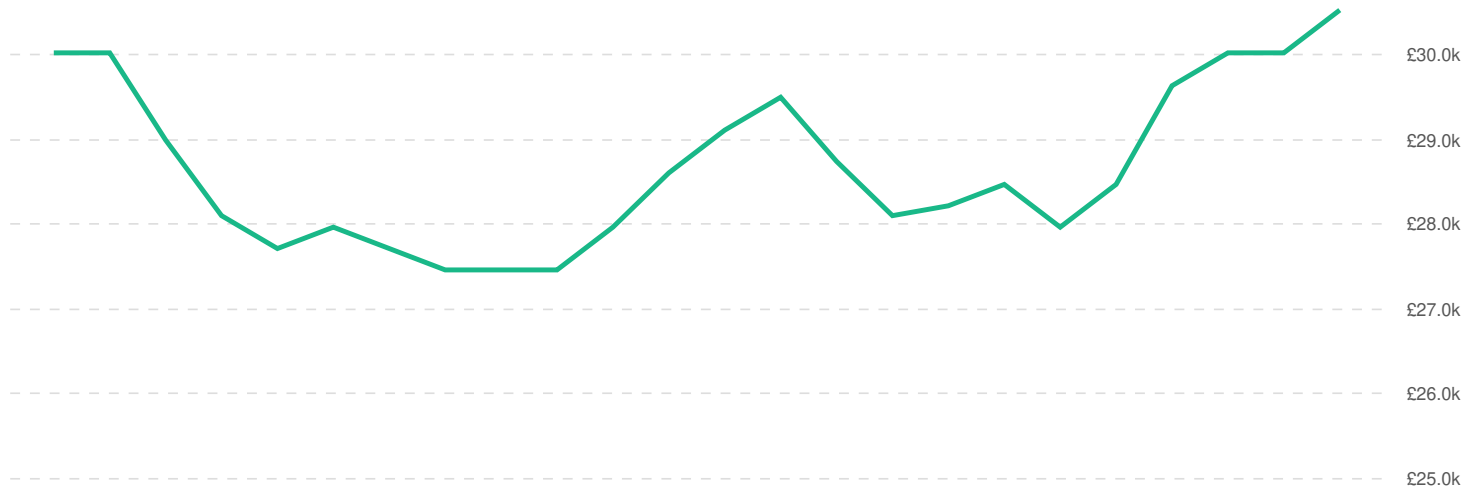

There are 42,305 advertised salary observations (50% of the 85,122 matching postings).

£29.0k
Median Advertised Salary

Advertised Wage Trend

▲ 1.7% Mar 2021 - Feb 2023

£29.0k Median

42,305 Job Postings

Top Cities Posting

City	Total/Unique (Mar 2021 - Feb 2023)	Posting Intensity	Median Posting Duration
Warrington	207,013 / 83,238	2 : 1	33 days
Lymm, Warrington	5,184 / 1,259	4 : 1	35 days
Great Sankey, Warrington	1,009 / 581	2 : 1	37 days
Latchford, Warrington	92 / 44	2 : 1	35 days