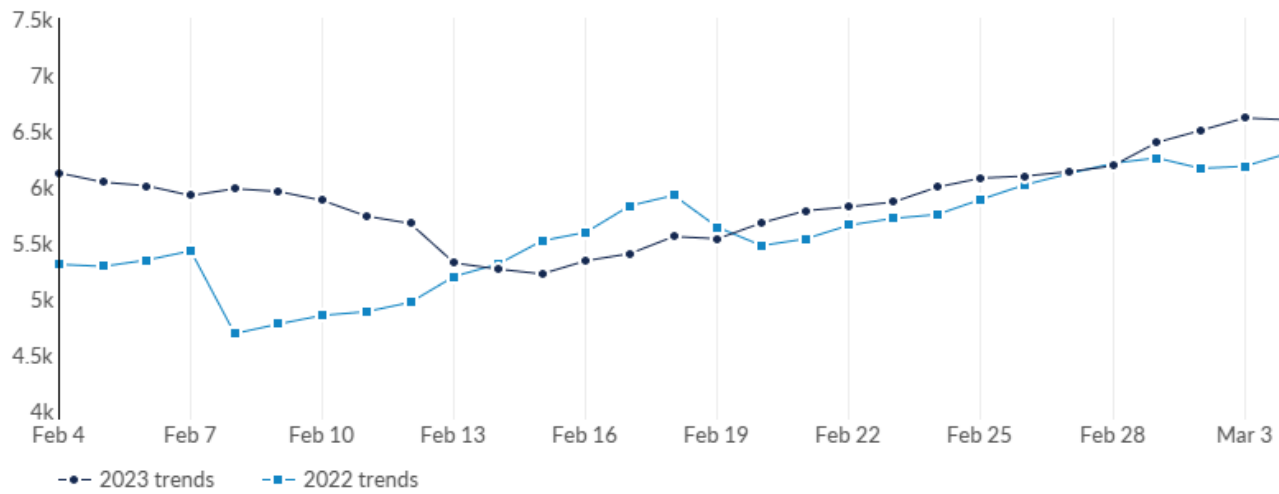

Unique Postings Trend

This view displays the most recent 30 days of job postings activity to show near-term trends. It does not reflect your timeframe.

Day	Unique Postings	Last Year's Unique Postings	% Change
February 4, 2023	6,122	5,306	+15.4%
February 5, 2023	6,040	5,287	+14.2%
February 6, 2023	6,007	5,344	+12.4%
February 7, 2023	5,920	5,426	+9.1%
February 8, 2023	5,981	4,687	+27.6%
February 9, 2023	5,956	4,773	+24.8%
February 10, 2023	5,876	4,850	+21.2%
February 11, 2023	5,736	4,883	+17.5%
February 12, 2023	5,671	4,966	+14.2%
February 13, 2023	5,318	5,198	+2.3%
February 14, 2023	5,263	5,308	-0.8%
February 15, 2023	5,220	5,516	-5.4%
February 16, 2023	5,338	5,592	-4.5%
February 17, 2023	5,401	5,829	-7.3%
February 18, 2023	5,554	5,922	-6.2%
February 19, 2023	5,534	5,637	-1.8%
February 20, 2023	5,676	5,473	+3.7%
February 21, 2023	5,784	5,533	+4.5%