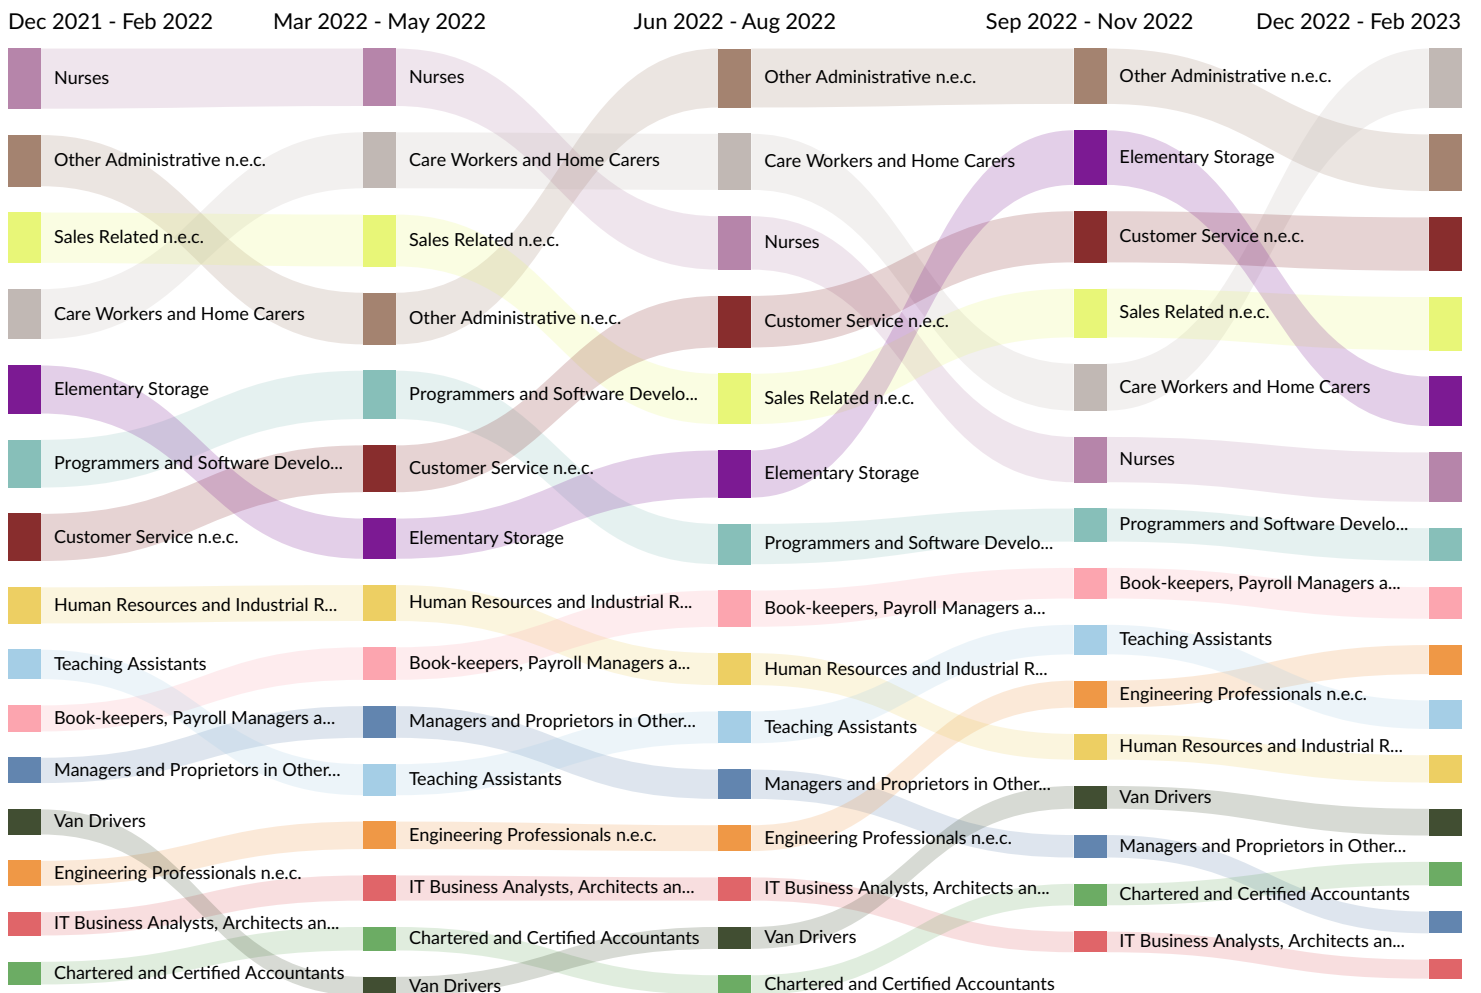

General Finance	6,048	7,453
Administrative Support and Clerical Tasks	6,002	5,486
Writing and Editing	5,413	5,184
General Accounting	5,122	5,562
Quality Assurance and Control	5,091	4,243
Social Skills	5,084	4,960
Auditing	4,739	4,716

Occupation Trends in Job Postings by Quarter

The chart below captures the postings trend for the top 15 occupations posted for based on your filters.