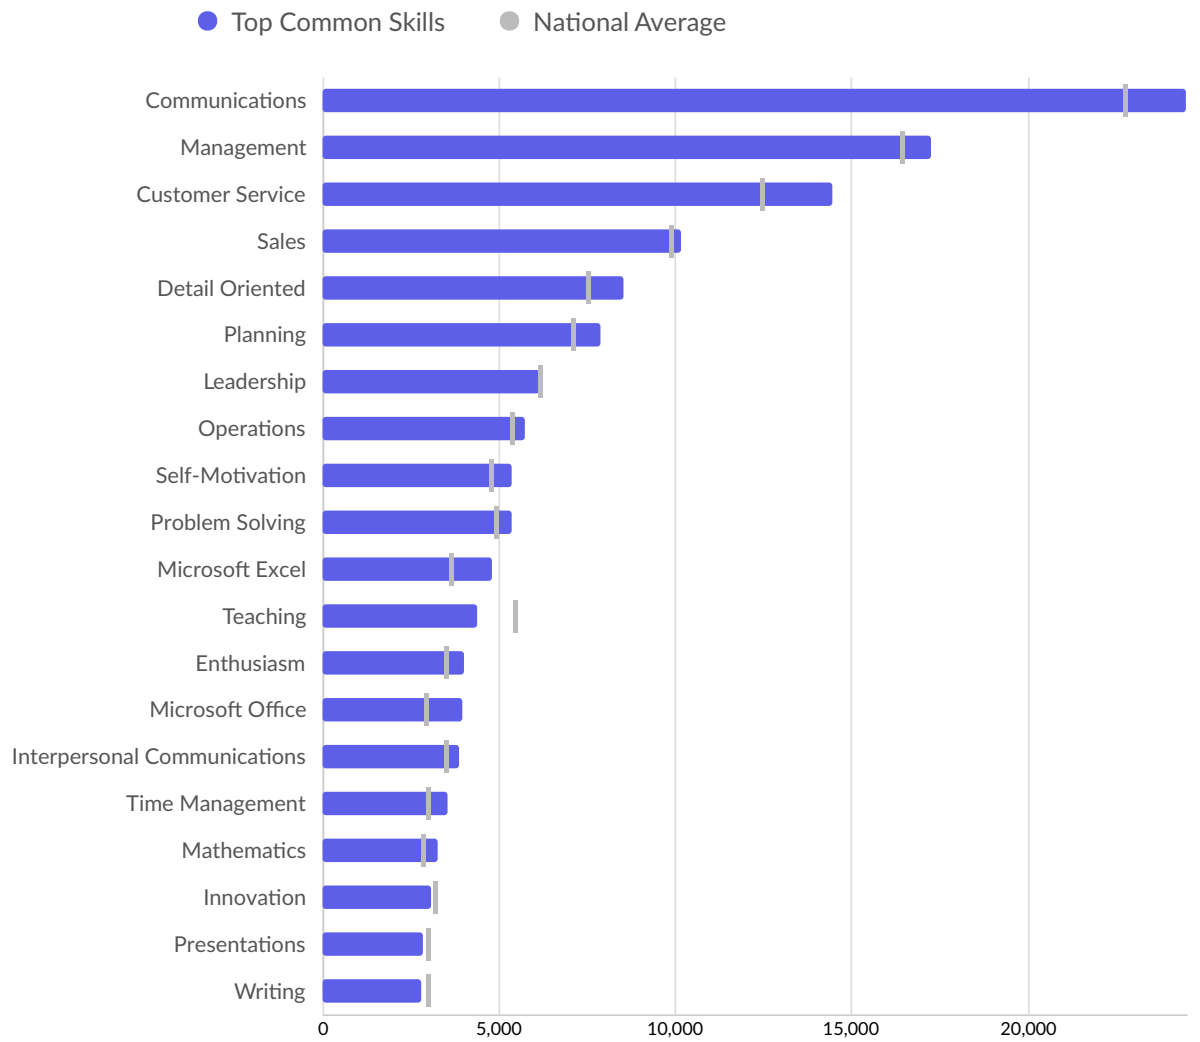

Top Common Skills	Unique Postings	National Average
Communications	24,495	22,720
Management	17,275	16,369
Customer Service	14,444	12,432
Sales	10,181	9,827
Detail Oriented	8,547	7,453
Planning	7,880	7,031
Leadership	6,168	6,116
Operations	5,762	5,305
Self-Motivation	5,376	4,694
Problem Solving	5,371	4,836
Microsoft Excel	4,793	3,599
Teaching	4,387	5,397
Enthusiasm	4,021	3,431