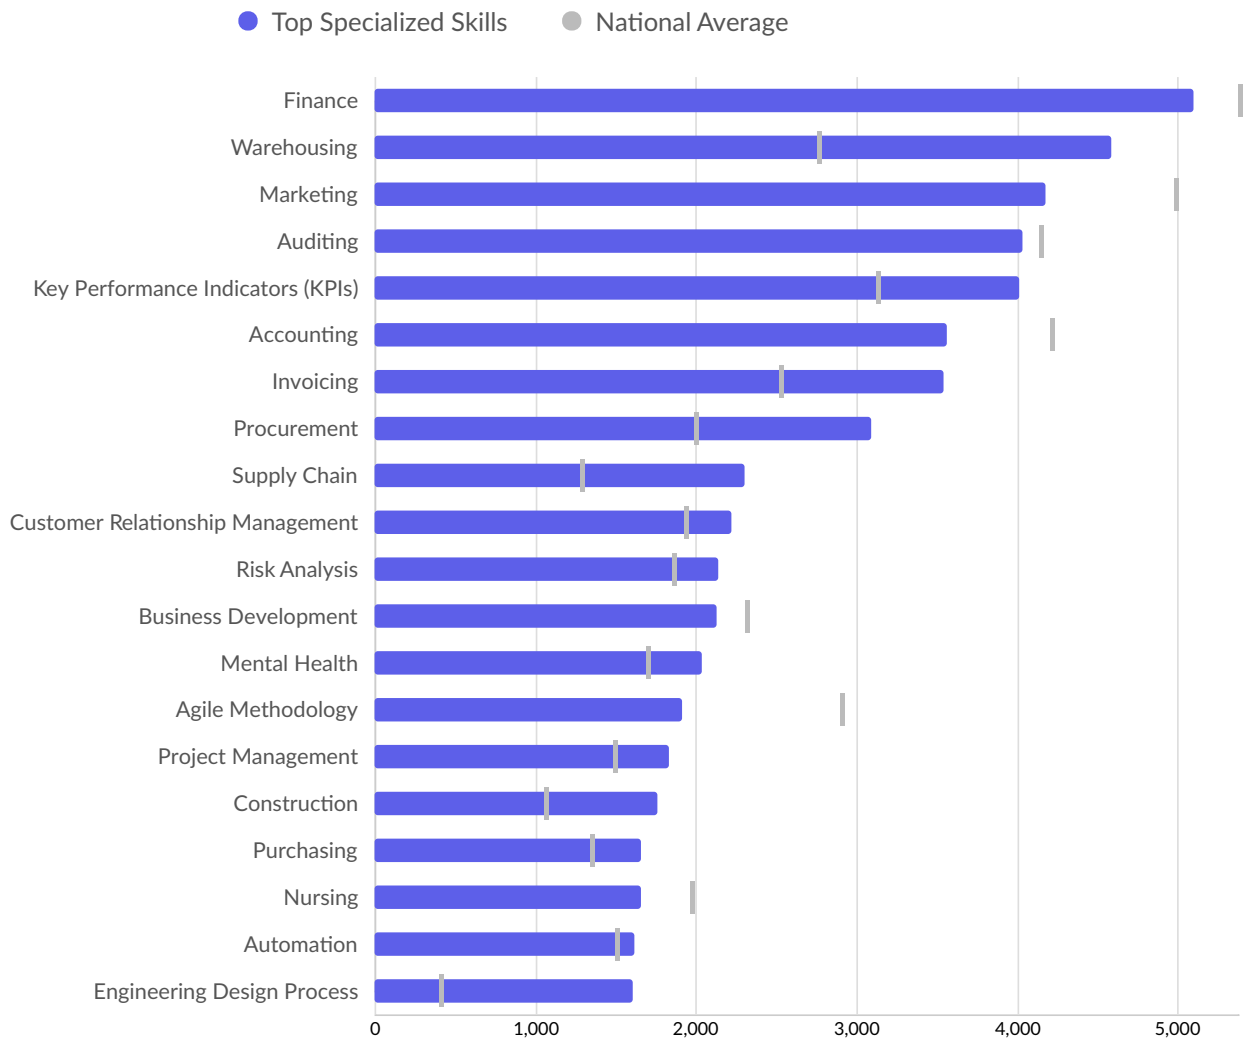

Top Countries Posting

Country	Total/Unique (Mar 2021 - Feb 2023)	Posting Intensity	Median Posting Duration
England	41,662,463 / 15,610,639	3 : 1 	33 days

Top Specialized Skills	Unique Postings	National Average
Finance	5,096	5,376
Warehousing	4,586	2,751
Marketing	4,181	4,974
Auditing	4,037	4,137
Key Performance Indicators (KPIs)	4,013	3,123
Accounting	3,561	4,211
Invoicing	3,538	2,515
Procurement	3,093	1,983
Supply Chain	2,309	1,282
Customer Relationship Management	2,217	1,927
Risk Analysis	2,138	1,851
Business Development	2,134	2,300
Mental Health	2,034	1,689