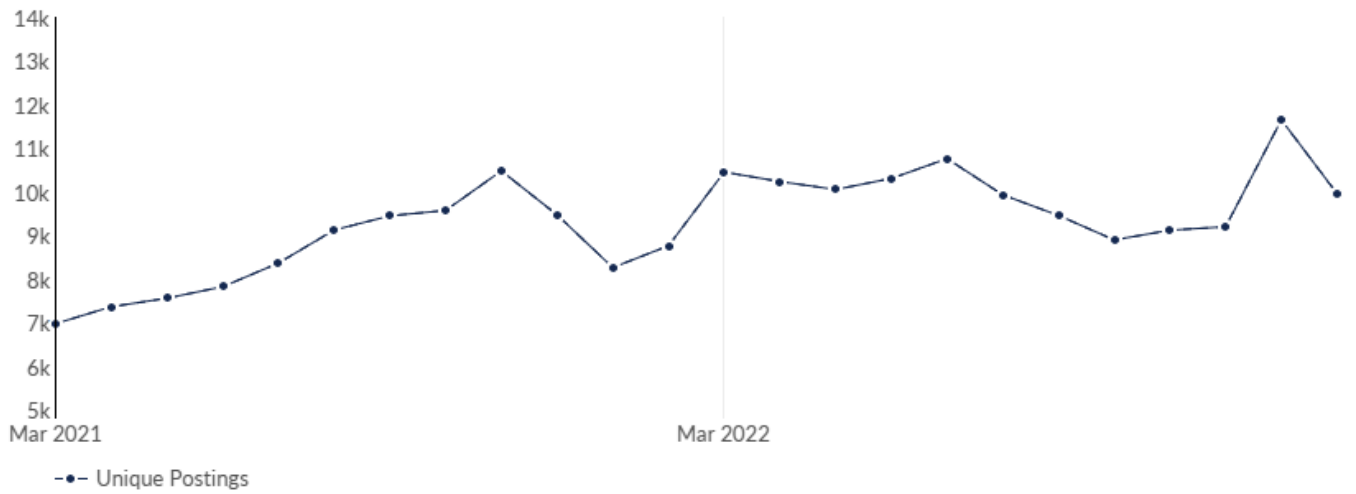

Unique Postings Trend

Month	Unique Postings	Posting Intensity
Feb 2023	9,957	3 : 1
Jan 2023	11,652	3 : 1
Dec 2022	9,198	3 : 1
Nov 2022	9,119	3 : 1
Oct 2022	8,895	3 : 1
Sep 2022	9,457	3 : 1
Aug 2022	9,930	3 : 1
Jul 2022	10,762	3 : 1
Jun 2022	10,307	3 : 1
May 2022	10,053	3 : 1
Apr 2022	10,236	3 : 1
Mar 2022	10,453	3 : 1