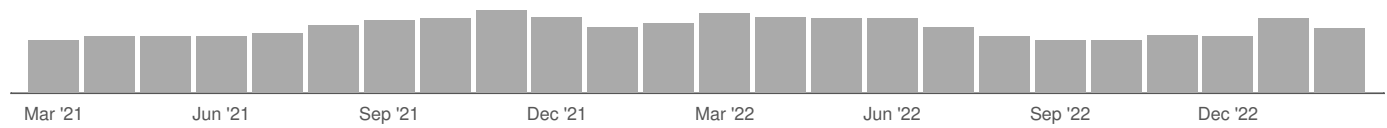

There are 42,305 advertised salary observations (50% of the 85,122 matching postings).

£29.0k
Median Advertised Salary

Advertised Wage Trend

▲ 1.7% Mar 2021 - Feb 2023

£29.0k Median

42,305 Job Postings

Top Cities Posting

City	Total/Unique (Mar 2021 - Feb 2023)	Posting Intensity	Median Posting Duration
Warrington	207,013 / 83,238	2 : 1	33 days
Lymm, Warrington	5,184 / 1,259	4 : 1	35 days
Great Sankey, Warrington	1,009 / 581	2 : 1	37 days
Latchford, Warrington	92 / 44	2 : 1	35 days