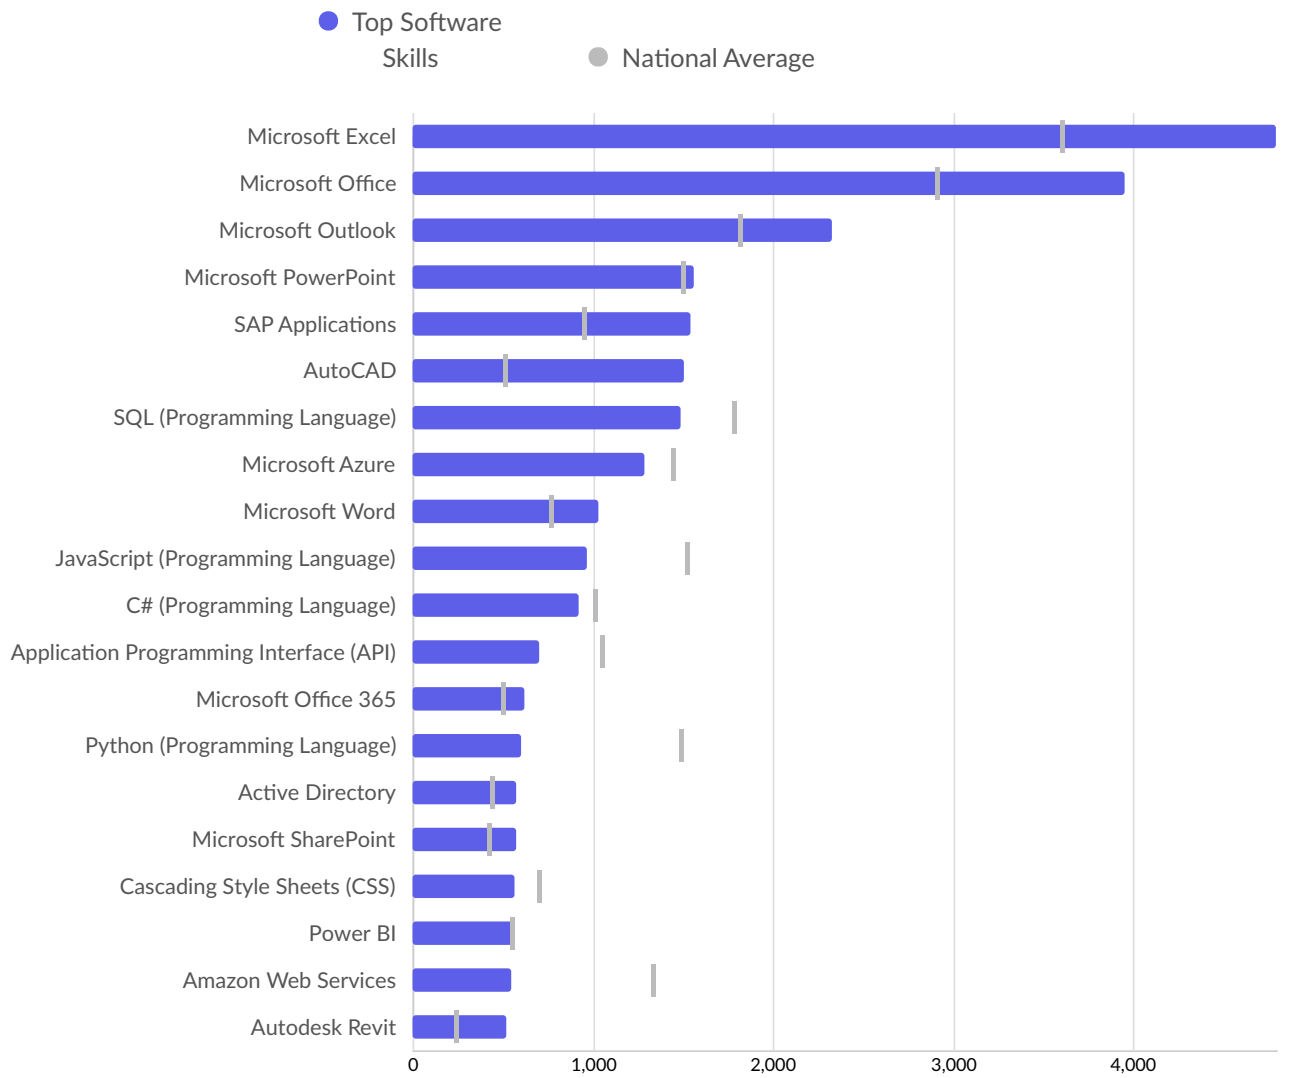

Top Software Skills	Unique Postings	National Average
Microsoft Excel	4,793	3,599
Microsoft Office	3,955	2,902
Microsoft Outlook	2,332	1,809
Microsoft PowerPoint	1,558	1,488
SAP Applications	1,546	938
AutoCAD	1,503	506
SQL (Programming Language)	1,492	1,769
Microsoft Azure	1,284	1,433
Microsoft Word	1,030	760
JavaScript (Programming Language)	966	1,512
C# (Programming Language)	926	1,007
Application Programming Interface (API)	704	1,040