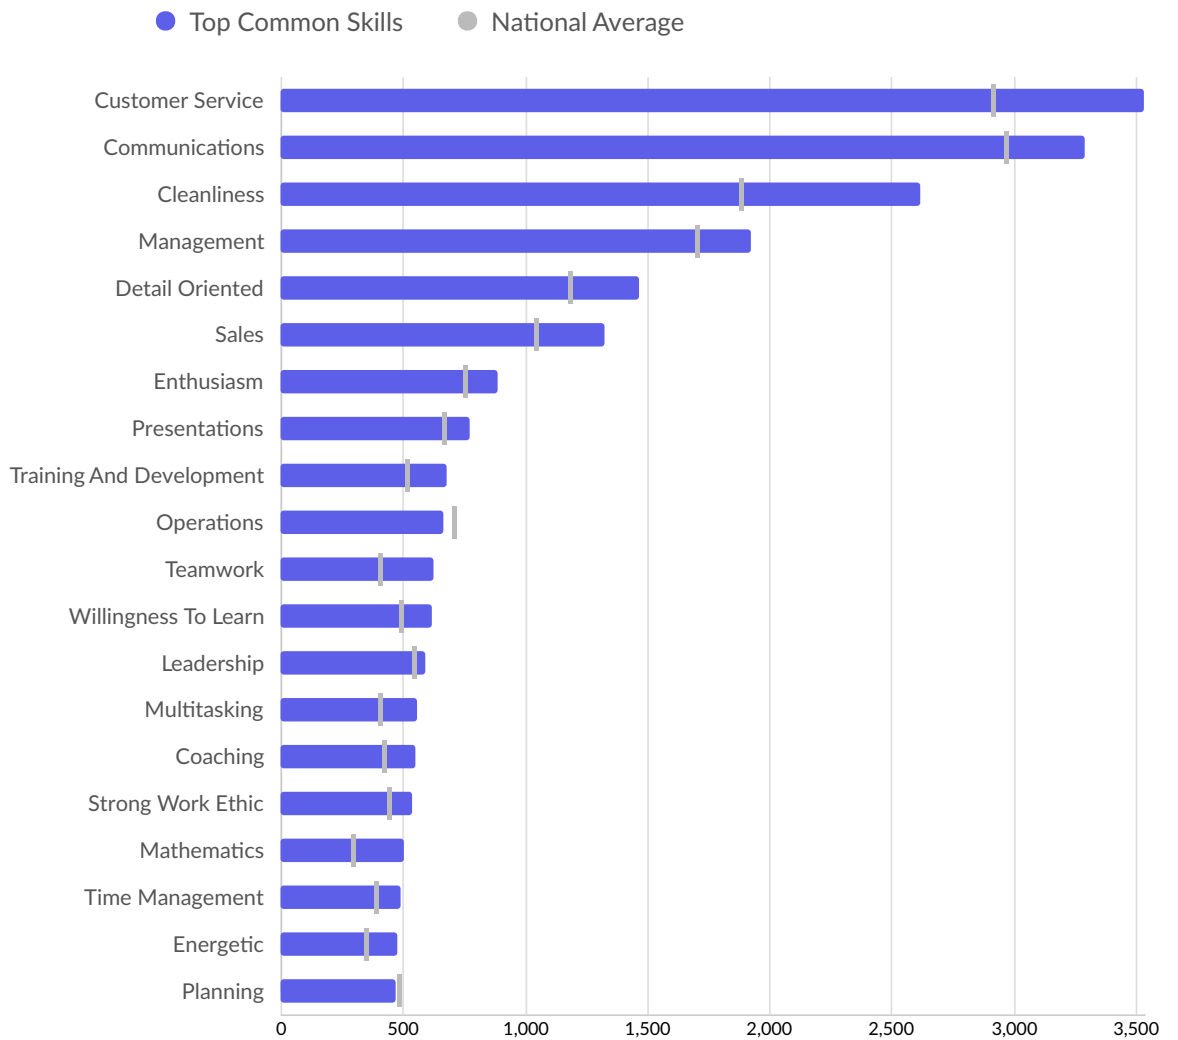

Top Common Skills	Unique Postings	National Average
Customer Service	3,533	2,910
Communications	3,293	2,958
Cleanliness	2,617	1,880
Management	1,928	1,695
Detail Oriented	1,465	1,175
Sales	1,326	1,039
Enthusiasm	886	744
Presentations	777	660
Training And Development	683	513
Operations	669	697
Teamwork	623	394
Willingness To Learn	621	483
Leadership	593	537
Multitasking		
Coaching		
Strong Work Ethic		
Mathematics		
Time Management		
Energetic		
Planning