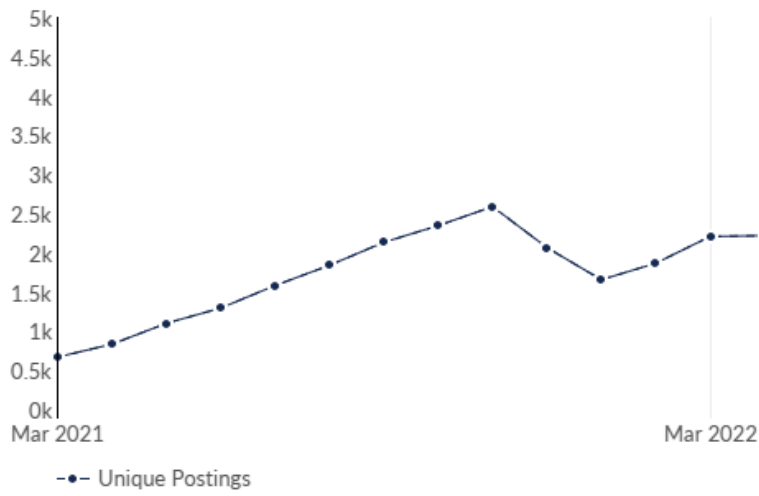

Unique Postings Trend

Month	Unique Postings	Posting Intensity
Feb 2023	3,126	2 : 1
Jan 2023	3,603	3 : 1
Dec 2022	2,787	3 : 1
Nov 2022	2,783	3 : 1
Oct 2022	2,603	3 : 1
Sep 2022	2,717	3 : 1
Aug 2022	2,626	3 : 1
Jul 2022	2,850	2 : 1
Jun 2022	2,318	3 : 1
May 2022	2,318	2 : 1
Apr 2022	2,219	3 : 1
Mar 2022	2,208	2 : 1