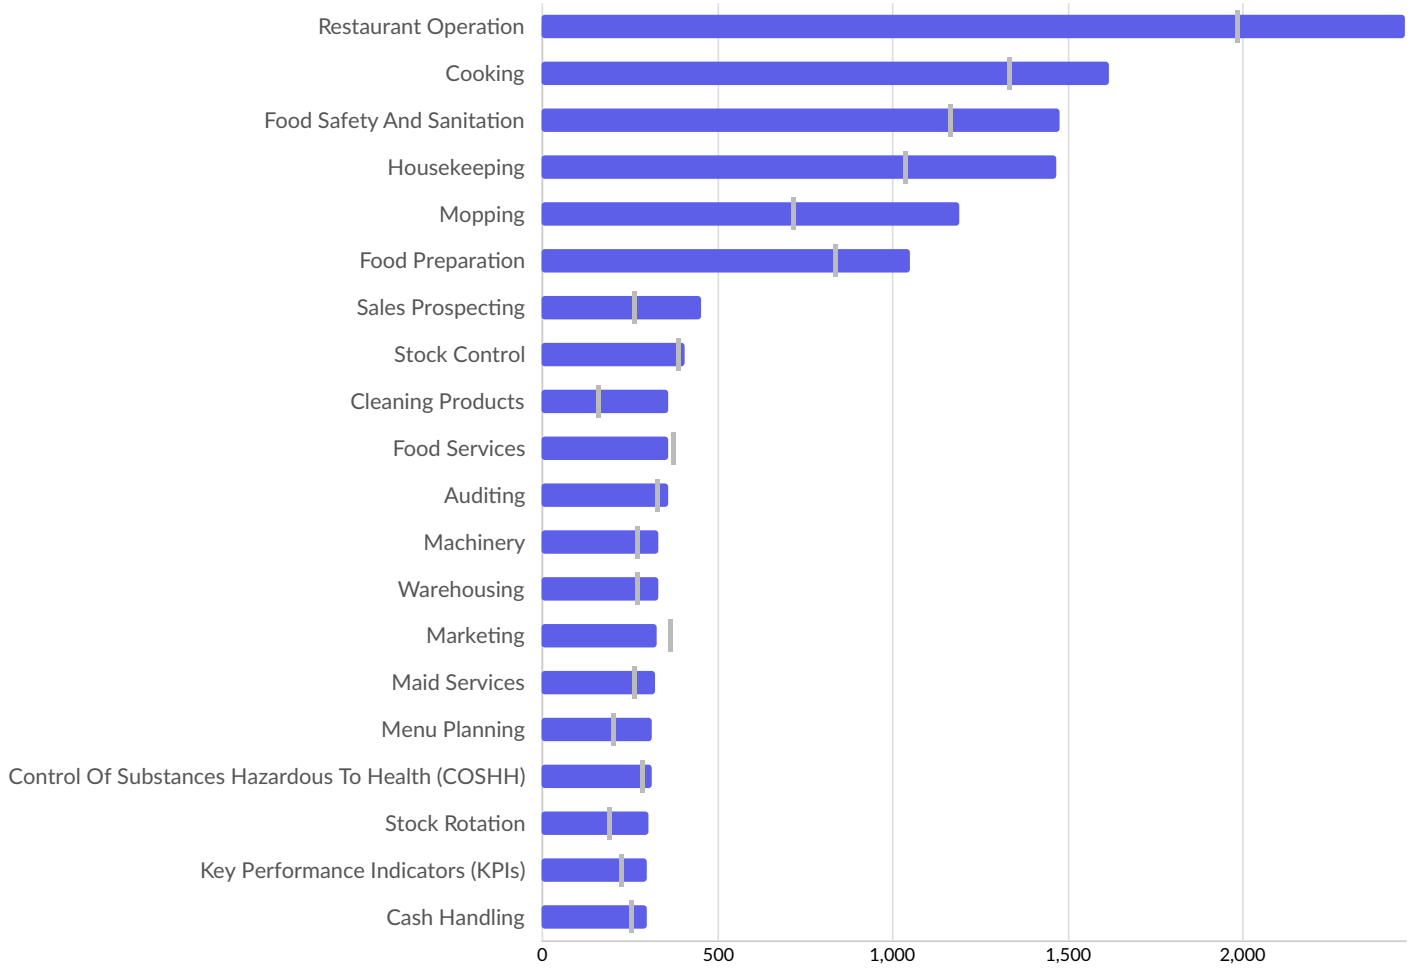

Top County/Unitary Authorities Posting

County/Unitary Authority	Total/Unique (Mar 2021 - Feb 2023)	Posting Intensity	Median Posting Duration
Cheshire West and Chester	18,636 / 8,495	2 : 1 	33 days
Cheshire East	16,802 / 7,582	2 : 1 	33 days
Warrington	9,327 / 3,847	2 : 1 	33 days

● Top Specialized Skills ● National Average

Top Specialized Skills	Unique Postings	National Average
Restaurant Operation	2,462	1,981
Cooking	1,618	1,328
Food Safety And Sanitation	1,479	1,156
Housekeeping	1,466	1,032
Mopping	1,193	712
Food Preparation	1,049	832
Sales Prospecting	454	256
Stock Control	409	386
Cleaning Products	360	153
Food Services	360	373
Auditing	359	325
Machinery	334	268
Warehousing	331	267