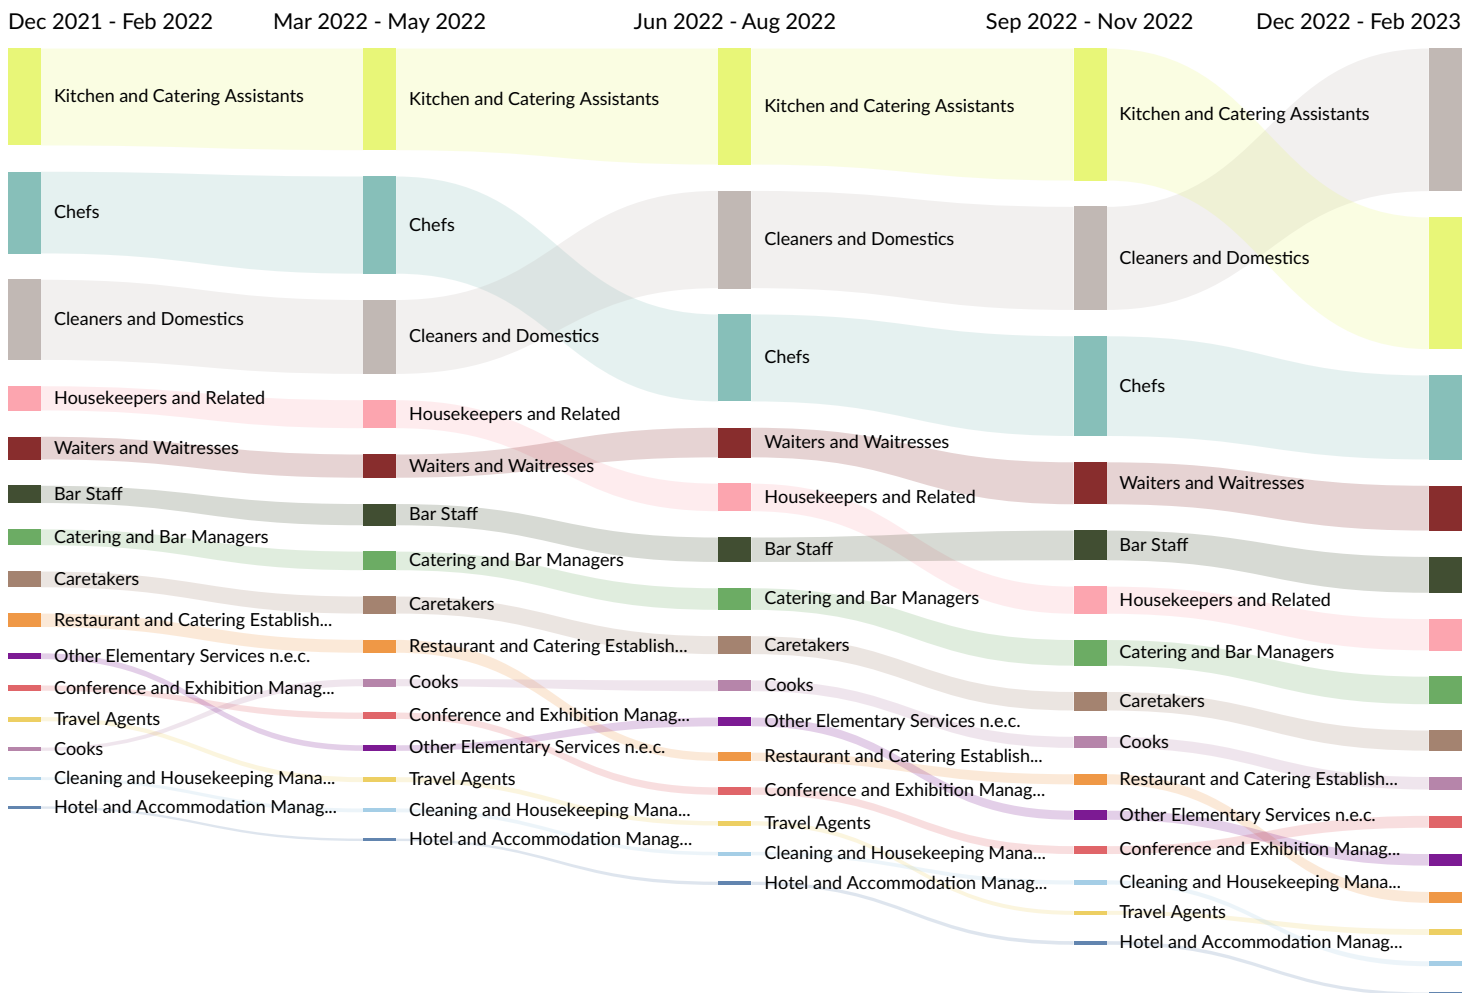

Top Posting Sources

Website	Postings on Website (Mar 2021 - Feb 2023)
indeed.com	4,551
dwp.gov.uk	4,232
leisurejobs.com	2,759
simplyhired.co.uk	1,667
starjobsearch.co.uk	1,601
fish4.co.uk	1,365
careerbuilder.co.uk	1,248
careerjet.co.uk	1,238
reed.co.uk	1,153
cv-library.co.uk	861
jobisjob.co.uk	540
e4s.co.uk	399
gumtree.com	396
britishjobs.co.uk	306
barzone.co.uk	281
carehome.co.uk	281
jora.com	251
findapprenticeship.service.gov.uk	240
joblift.co.uk	197
jobs4network.co.uk	166
tiptopjob.com	162
constructionjobs.co.uk	147
jobrapido.com	142
bluearrow.co.uk	135
jobs.nhs.uk	134
jobmedic.co.uk	130
hiredonline.co.uk	125

● Top Skill Subcategories ● National Average

Top Skill Subcategories	Unique Postings	National Average
Food and Beverage	6,250	5,032
Personal Attributes	4,716	3,734
Communication	4,348	3,733
Customer Service	3,879	3,132
Cleaning and Janitorial Services	3,379	2,362
Occupational Health and Safety	3,214	2,411
Initiative and Leadership	2,796	2,505
Business Management	1,958	1,747
General Sales Practices	1,607	1,331
Inventory and Warehousing	1,114	941
Business Operations	953	997
Social Skills	873	680
Employee Training	725	577

Occupation Trends in Job Postings by Quarter

The chart below captures the postings trend for the top 15 occupations posted for based on your filters.

Job Title Trends in Job Postings by Quarter

The chart below captures the postings trend for the top 15 job titles posted for based on your filters.