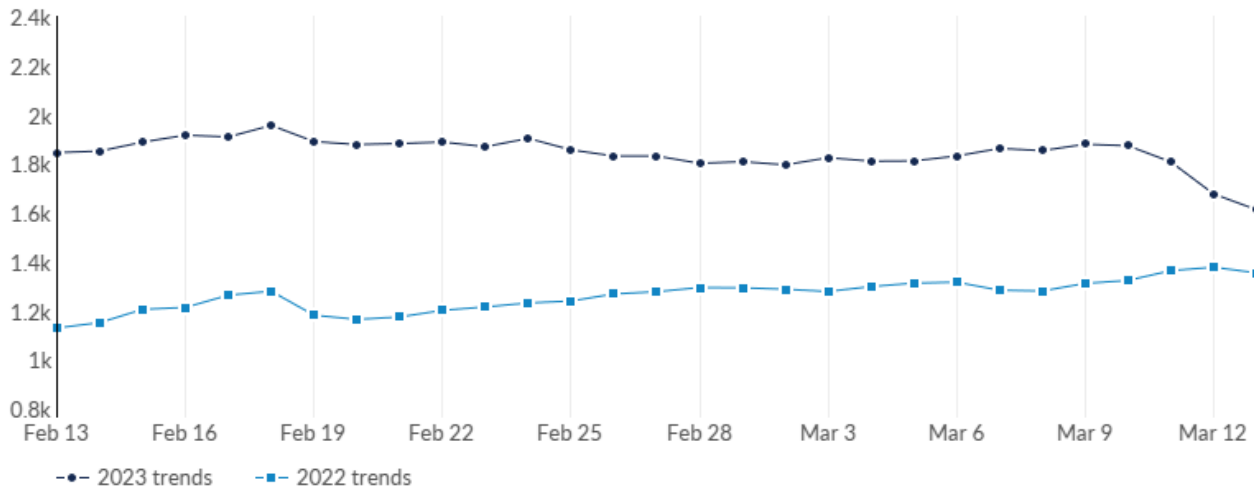

Unique Postings Trend

This view displays the most recent 30 days of job postings activity to show near-term trends. It does not reflect your timeframe.

Day	Unique Postings	Last Year's Unique Postings	% Change
February 13, 2023	1,845	1,129	+63.4%
February 14, 2023	1,851	1,151	+60.8%
February 15, 2023	1,888	1,205	+56.7%
February 16, 2023	1,916	1,213	+58.0%
February 17, 2023	1,909	1,263	+51.1%
February 18, 2023	1,956	1,279	+52.9%
February 19, 2023	1,890	1,181	+60.0%
February 20, 2023	1,878	1,164	+61.3%
February 21, 2023	1,882	1,174	+60.3%
February 22, 2023	1,888	1,201	+57.2%
February 23, 2023	1,869	1,215	+53.8%
February 24, 2023	1,903	1,231	+54.6%
February 25, 2023	1,856	1,239	+49.8%
February 26, 2023	1,831	1,268	+44.4%
February 27, 2023	1,831	1,277	+43.4%
February 28, 2023	1,801	1,294	+39.2%
March 1, 2023	1,808	1,293	+39.8%
March 2, 2023	1,795	1,287	+39.5%