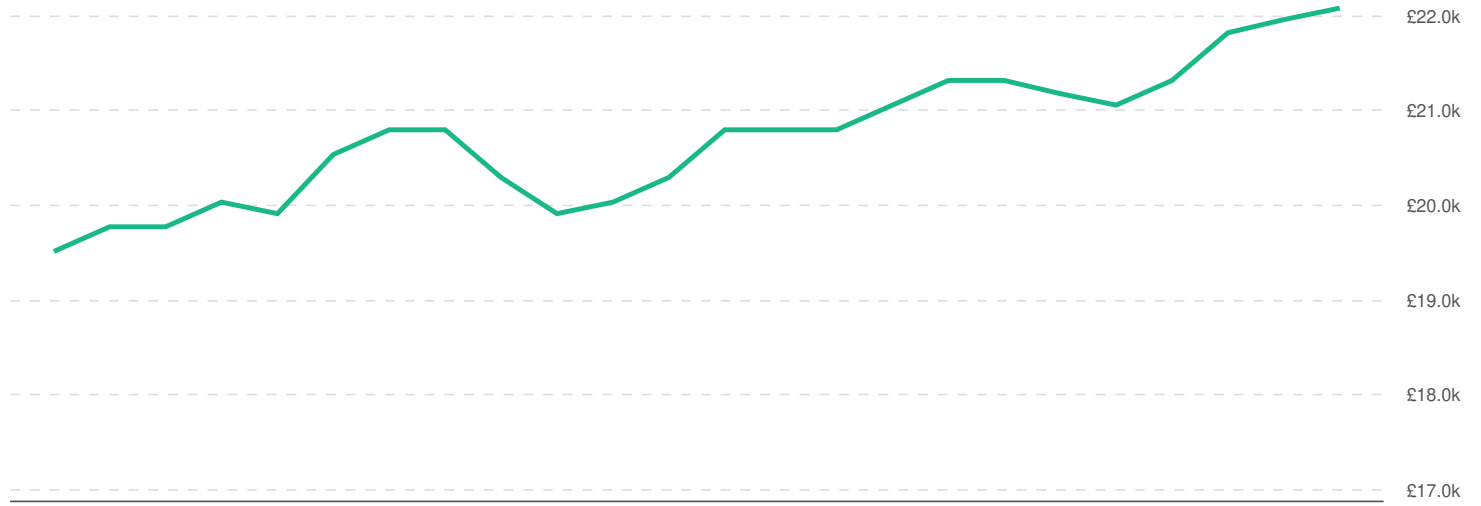

There are 8,463 advertised salary observations (42% of the 19,924 matching postings).

£20.8k
Median Advertised Salary

Advertised Wage Trend

▲ 13.1% Mar 2021 - Feb 2023

£20.8k Median

8,463 Job Postings

Top Cities Posting