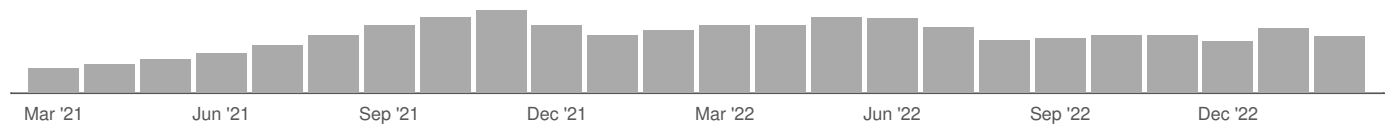

There are 8,463 advertised salary observations (42% of the 19,924 matching postings).

£20.8k
Median Advertised Salary

Advertised Wage Trend

▲ 13.1% Mar 2021 - Feb 2023

£20.8k Median

8,463 Job Postings

Top Cities Posting