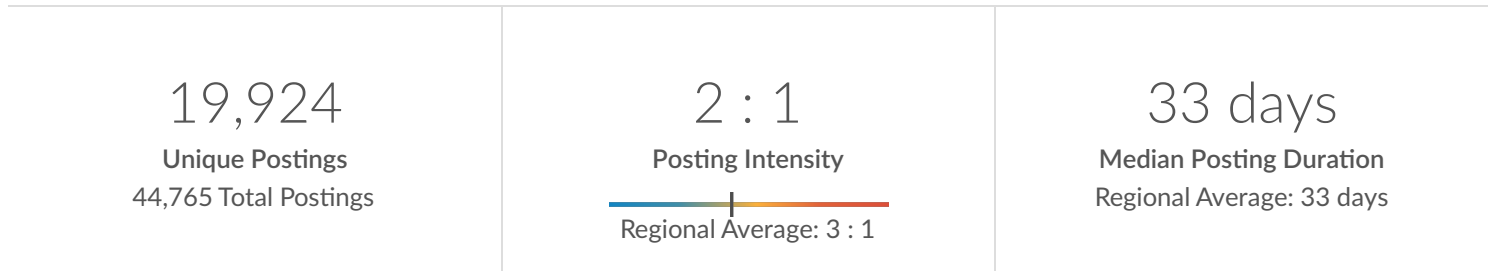

Lightcast Occupations:

Results should include

Code	Description
------	-------------

12	Hospitality, Food, and Tourism
----	--------------------------------

Minimum Experience Required: Any

Education Level: Any

Keyword Search:

Posting Type: Active Postings

Job Postings Summary

There were 44,765 total job postings for your selection from March 2021 to February 2023, of which 19,924 were unique. These numbers give us a Posting Intensity of 2-to-1, meaning that for every 2 postings there is 1 unique job posting.