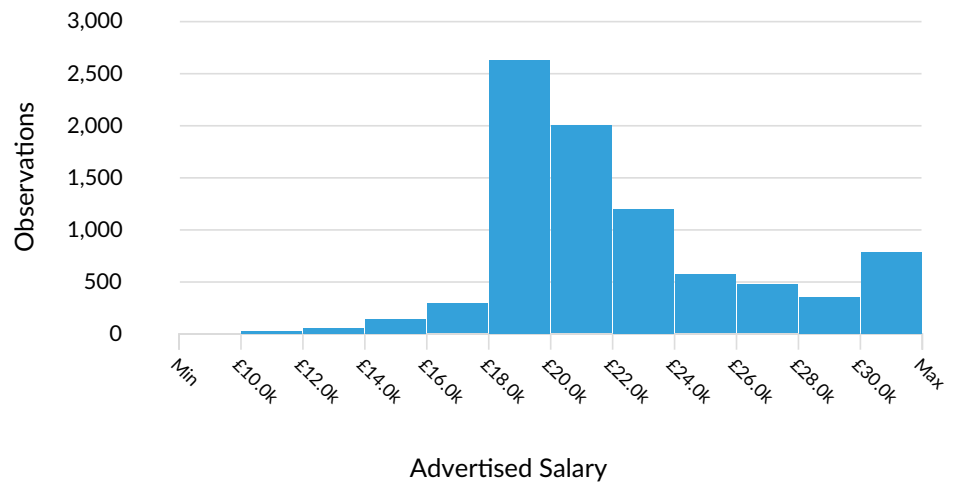

Advertised Salary

There are 8,463 advertised salary observations (42% of the 19,924 matching postings).

£20.8k
Median Advertised Salary