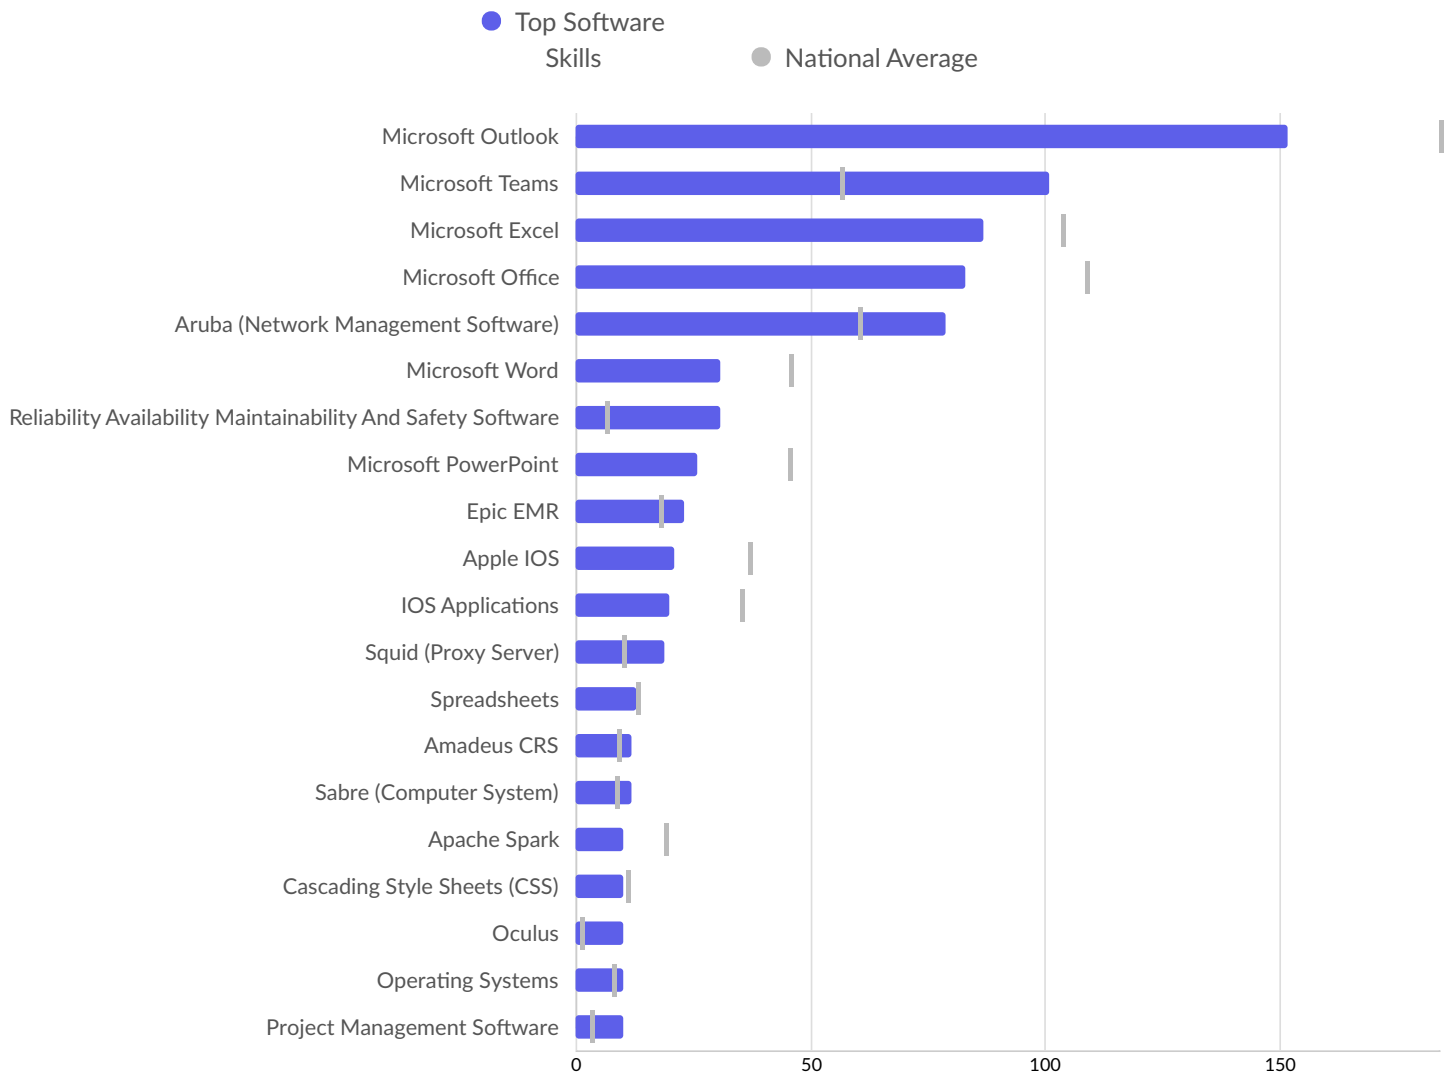

Top Software Skills	Unique Postings	National Average
Microsoft Outlook	152	184
Microsoft Teams	101	57
Microsoft Excel	87	103
Microsoft Office	83	109
Aruba (Network Management Software)	79	60
Microsoft Word	31	46
Reliability Availability Maintainability And Safety Software	31	6
Microsoft PowerPoint	26	45
Epic EMR	23	18
Apple IOS	21	37
IOS Applications	20	35
Squid (Proxy Server)	19	10