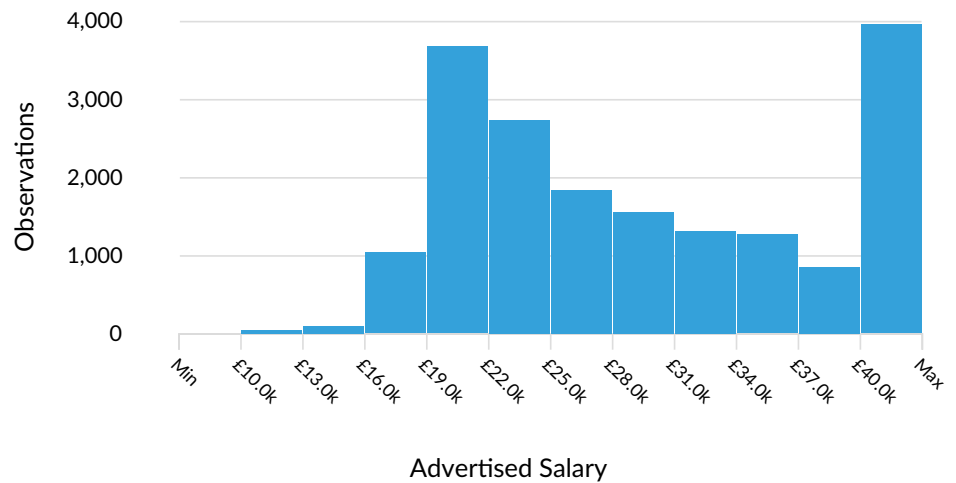

Advertised Salary

There are 18,325 advertised salary observations (56% of the 32,833 matching postings).

£27.5k
Median Advertised Salary