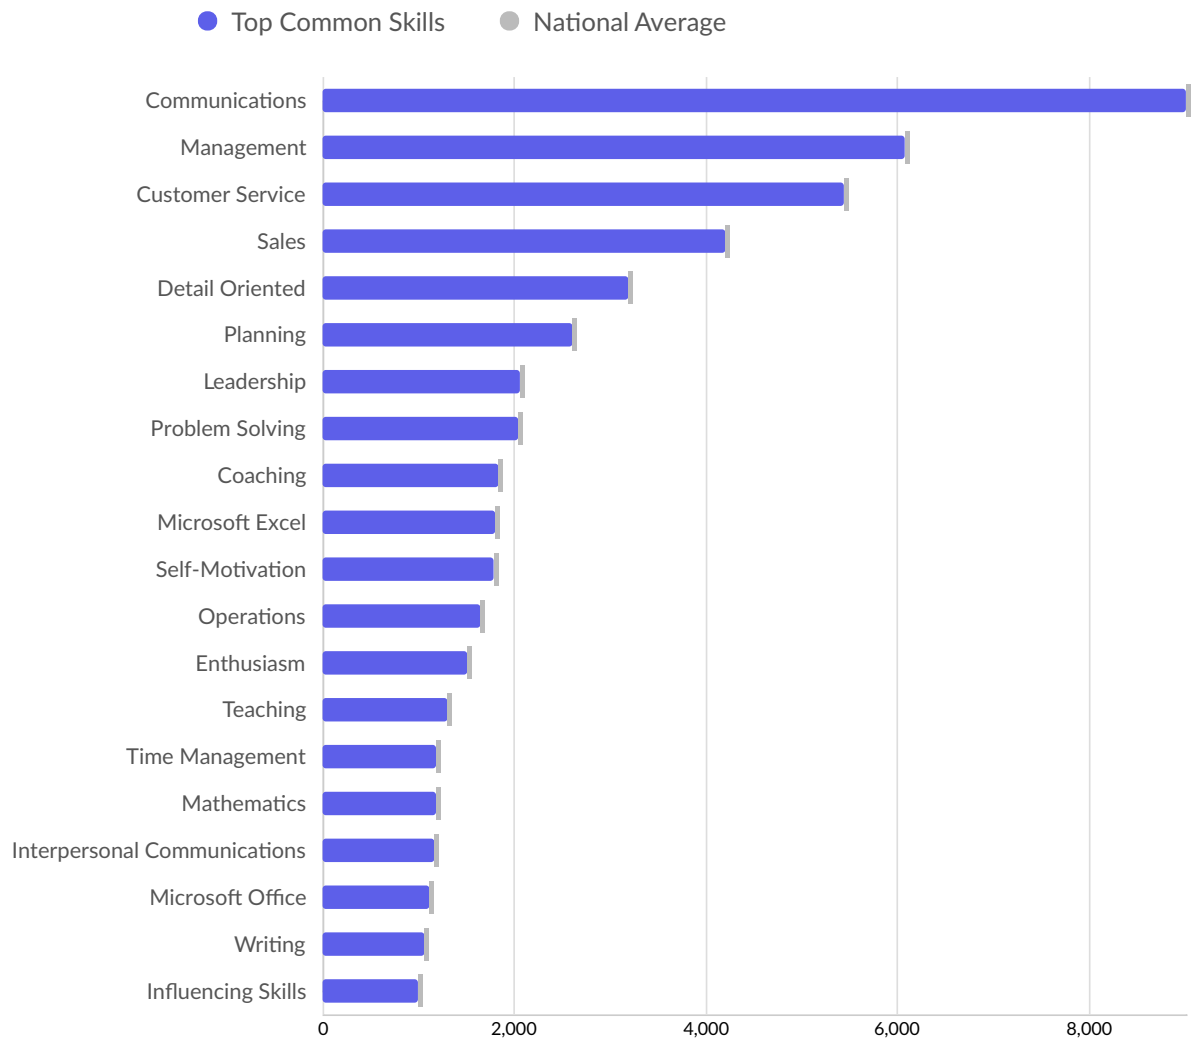

Top Common Skills	Unique Postings	National Average
Communications	9,018	9,018
Management	6,089	6,089
Customer Service	5,442	5,442
Sales	4,203	4,203
Detail Oriented	3,203	3,203
Planning	2,616	2,616
Leadership	2,067	2,068
Problem Solving	2,046	2,046
Coaching	1,845	1,845
Microsoft Excel	1,802	1,802
Self-Motivation	1,786	1,786
Operations	1,641	1,641
Enthusiasm	1,513	1,513