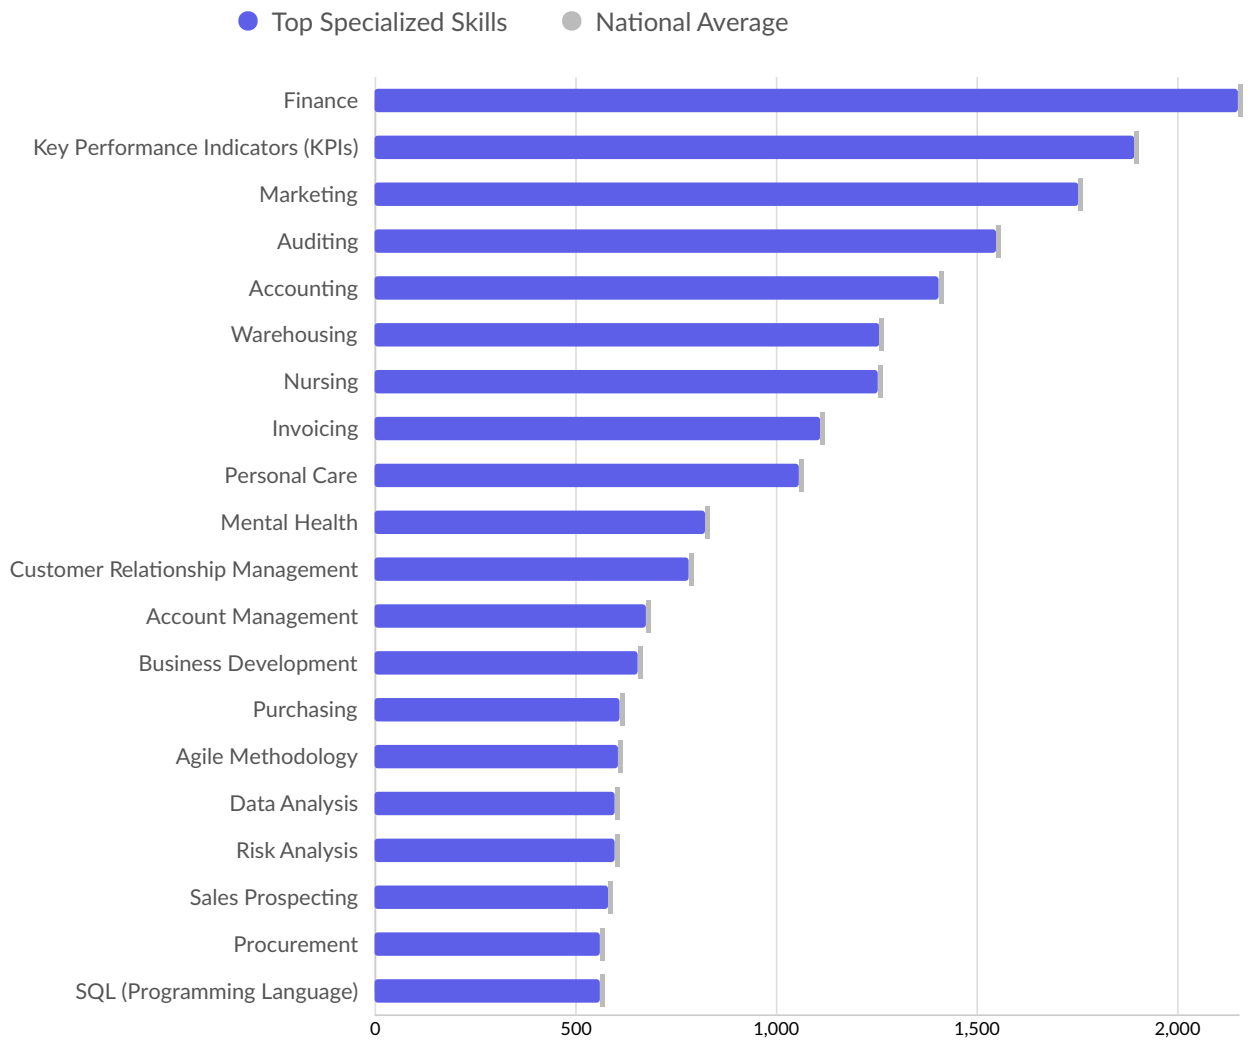

Top Specialized Skills	Unique Postings	National Average
Finance	2,150	2,150
Key Performance Indicators (KPIs)	1,891	1,891
Marketing	1,752	1,752
Auditing	1,548	1,548
Accounting	1,404	1,404
Warehousing	1,259	1,259
Nursing	1,255	1,255
Invoicing	1,111	1,111
Personal Care	1,055	1,055
Mental Health	822	822
Customer Relationship Management	782	782
Account Management	677	677
Business Development	654	654