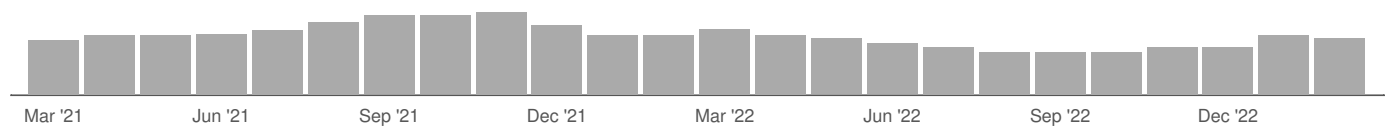

## Advertised Salary

There are 18,325 advertised salary observations (56% of the 32,833 matching postings).

£27.5k  
Median Advertised Salary

# Advertised Wage Trend

▲ 1.8% Mar 2021 - Feb 2023

£27.5k Median

18,326 Job Postings