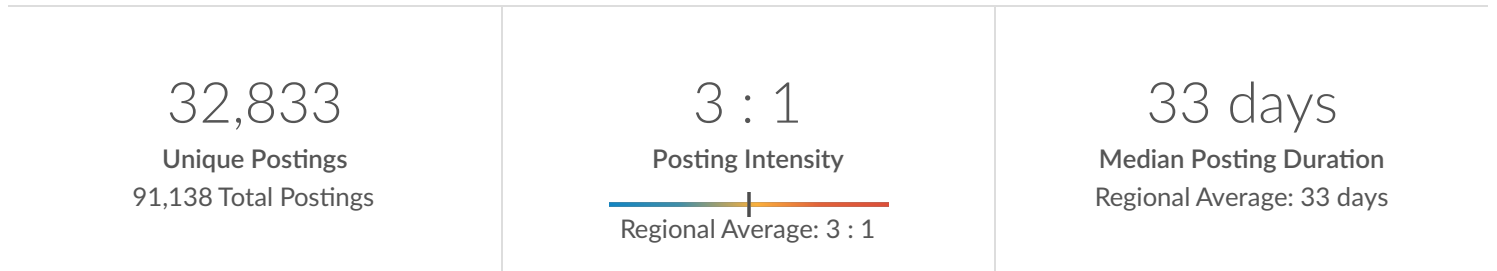

## Description

---

Crewe, Cheshire East

---

Minimum Experience Required: Any

Education Level: Any

Keyword Search:

Posting Type: Active Postings

## Job Postings Summary

There were 91,138 total job postings for your selection from March 2021 to February 2023, of which 32,833 were unique. These numbers give us a Posting Intensity of 3-to-1, meaning that for every 3 postings there is 1 unique job posting.