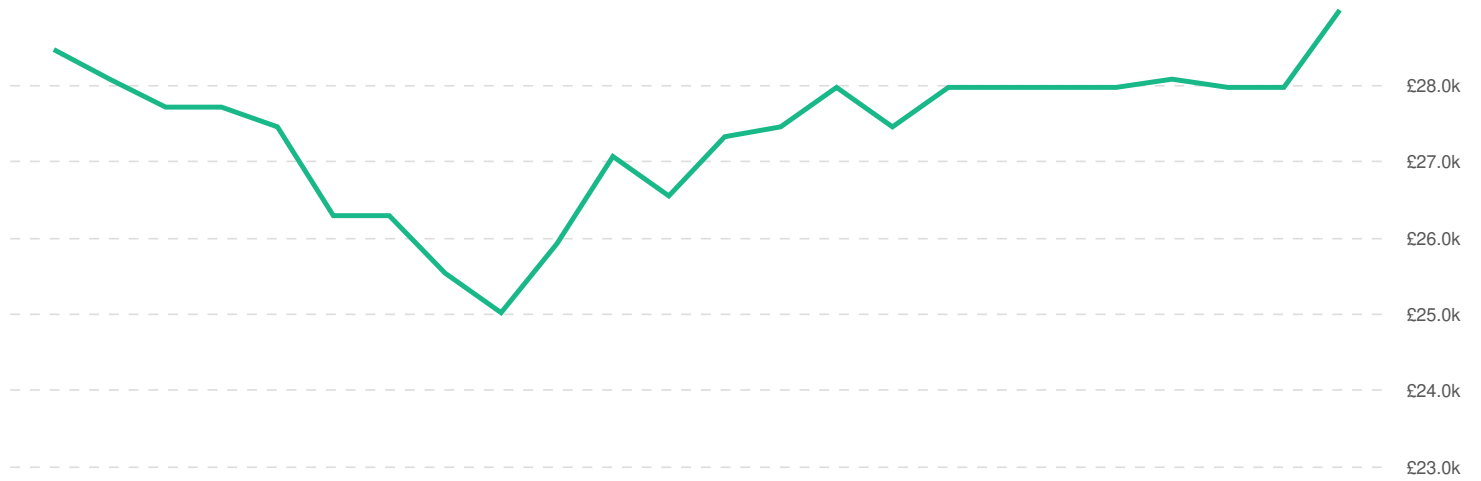

## Advertised Salary

There are 18,325 advertised salary observations (56% of the 32,833 matching postings).

£27.5k  
Median Advertised Salary

# Advertised Wage Trend

▲ 1.8% Mar 2021 - Feb 2023

£27.5k Median

18,326 Job Postings