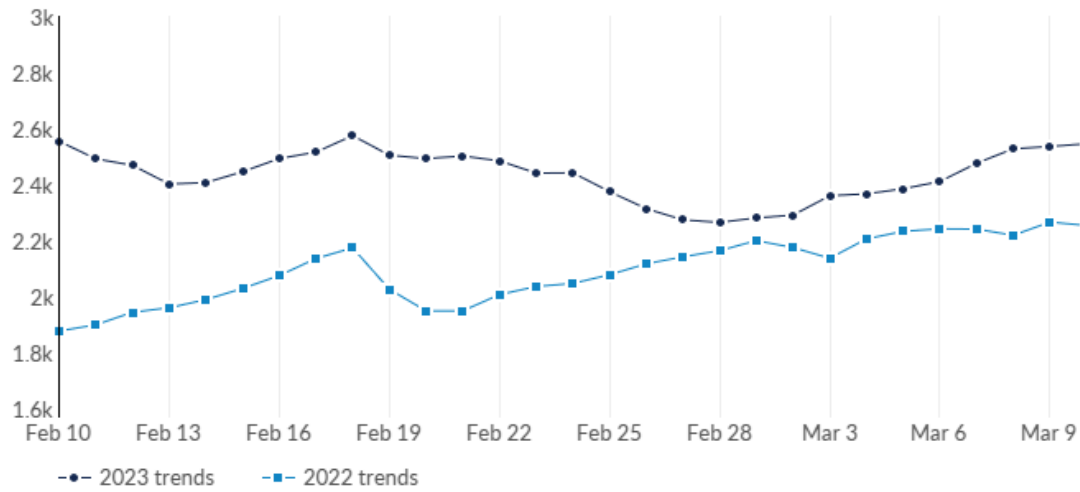

Unique Postings Trend

This view displays the most recent 30 days of job postings activity to show near-term trends. It does not reflect your timeframe.

Day	Unique Postings	Last Year's Unique Postings	% Change
February 10, 2023	2,555	1,877	+36.1%
February 11, 2023	2,492	1,899	+31.2%
February 12, 2023	2,469	1,944	+27.0%
February 13, 2023	2,402	1,960	+22.6%
February 14, 2023	2,407	1,989	+21.0%
February 15, 2023	2,446	2,029	+20.6%
February 16, 2023	2,493	2,075	+20.1%
February 17, 2023	2,516	2,136	+17.8%
February 18, 2023	2,575	2,174	+18.4%
February 19, 2023	2,505	2,026	+23.6%
February 20, 2023	2,493	1,949	+27.9%
February 21, 2023	2,502	1,949	+28.4%
February 22, 2023	2,485	2,007	+23.8%
February 23, 2023	2,441	2,036	+19.9%
February 24, 2023	2,442	2,047	+19.3%
February 25, 2023	2,375	2,078	+14.3%
February 26, 2023	2,314	2,117	+9.3%
February 27, 2023	2,274	2,142	+6.2%