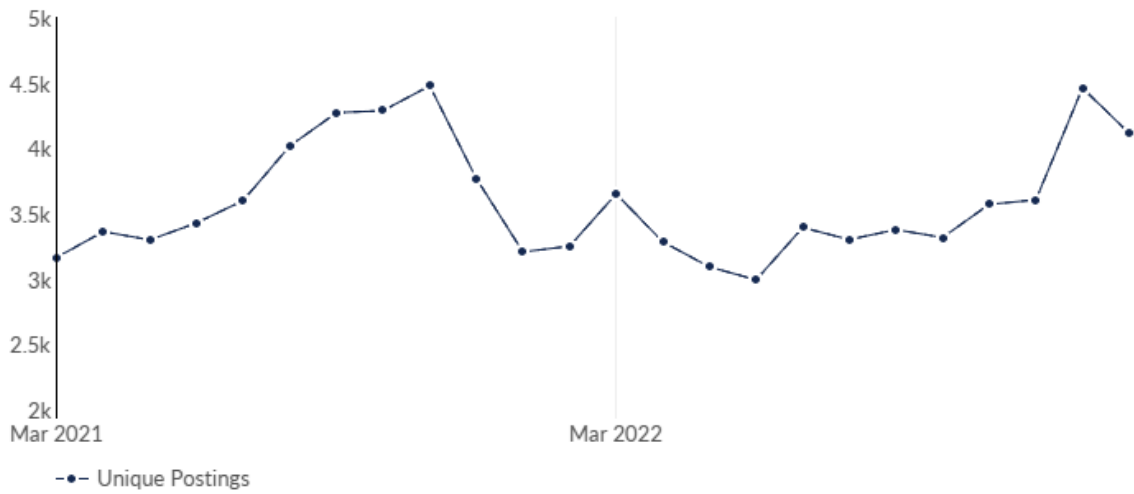

Unique Postings Trend

Month	Unique Postings	Posting Intensity
Feb 2023	4,116	3 : 1
Jan 2023	4,461	3 : 1
Dec 2022	3,605	3 : 1
Nov 2022	3,571	3 : 1
Oct 2022	3,317	3 : 1
Sep 2022	3,377	3 : 1
Aug 2022	3,301	3 : 1
Jul 2022	3,393	3 : 1
Jun 2022	2,993	3 : 1
May 2022	3,092	3 : 1
Apr 2022	3,284	3 : 1
Mar 2022	3,651	3 : 1