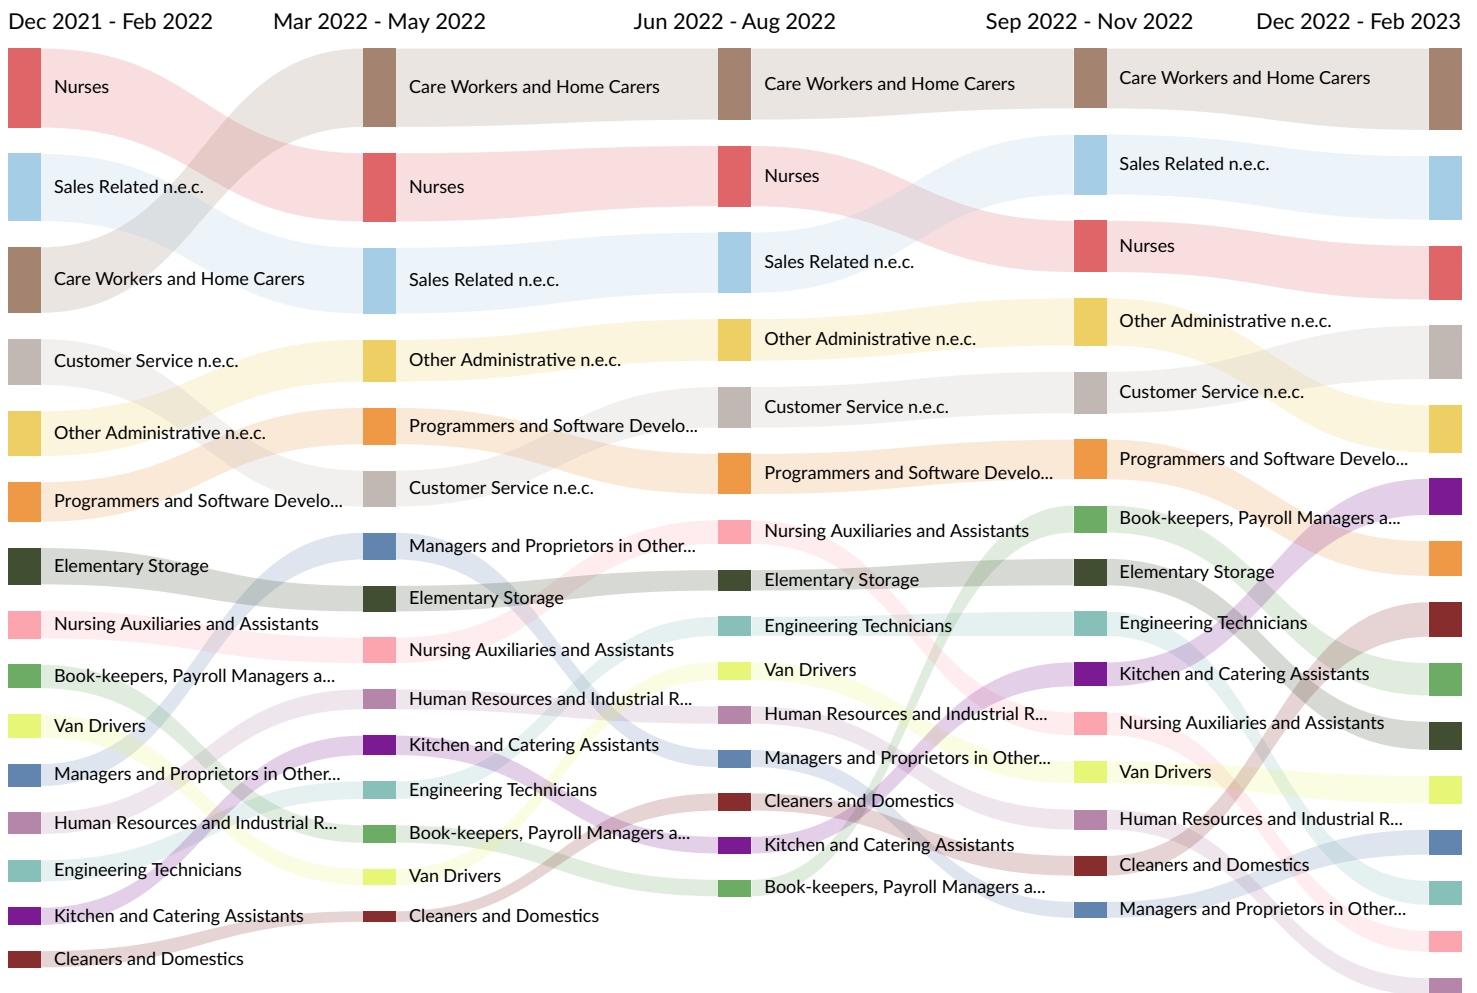

# Top Posting Sources

Website	Postings on Website (Mar 2021 - Feb 2023)
dwp.gov.uk	5,184
indeed.com	4,959
reed.co.uk	3,957
cv-library.co.uk	3,366
fish4.co.uk	3,350
starjobsearch.co.uk	3,324
independent.co.uk	3,114
jobs.nhs.uk	1,819
careerbuilder.co.uk	1,566
careerjet.co.uk	1,546
britishjobs.co.uk	1,335
healthjobsuk.com	1,243
livevacancies.co.uk	1,105
engineeringjobs.co.uk	1,085
simplyhired.co.uk	1,051
gumtree.com	875
constructionjobs.co.uk	617
leisurejobs.com	526
jobmedic.co.uk	480
jora.com	408
jobisjob.co.uk	395
joblift.co.uk	394
accaglobal.com	370
theguardian.com	358
jobs4network.co.uk	319
newcrosshealthcare.com	316
bentleymotors.com	286

## Occupation Trends in Job Postings by Quarter

The chart below captures the postings trend for the top 15 occupations posted for based on your filters.