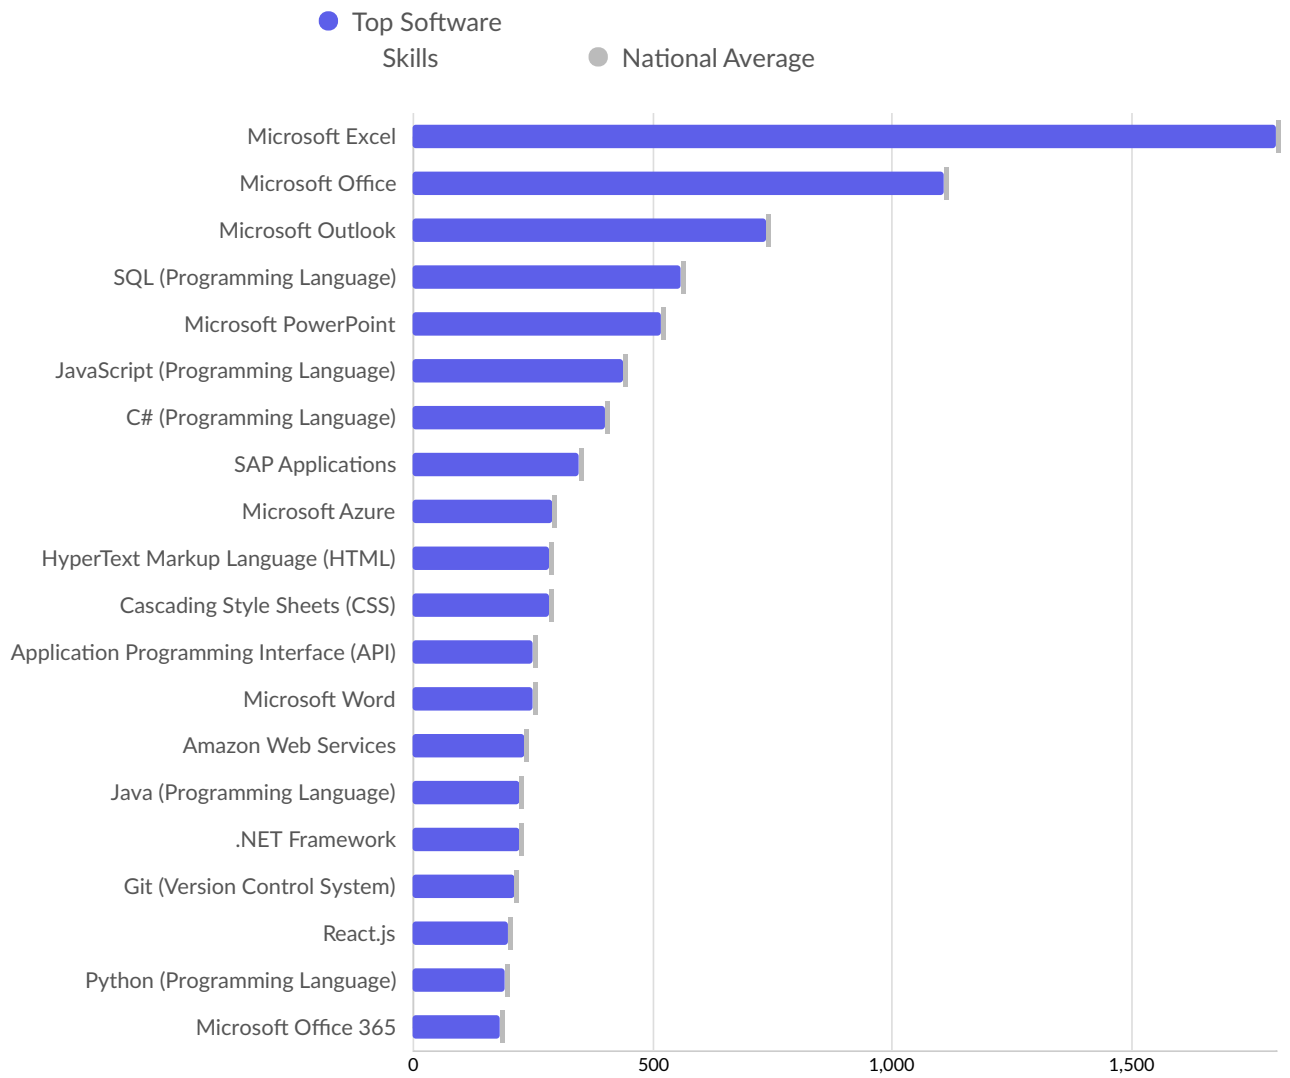

---

---

Purchasing	611	611
Agile Methodology	606	606
Data Analysis	599	599
Risk Analysis	597	597
Sales Prospecting	582	582
Procurement	563	563
SQL (Programming Language)	559	559

Top Common Skills	Unique Postings	National Average
Communications	9,018	9,018
Management	6,089	6,089
Customer Service	5,442	5,442
Sales	4,203	4,203
Detail Oriented	3,203	3,203
Planning	2,616	2,616
Leadership	2,067	2,068
Problem Solving	2,046	2,046
Coaching	1,845	1,845
Microsoft Excel	1,802	1,802
Self-Motivation	1,786	1,786
Operations	1,641	1,641
Enthusiasm	1,513	1,513

---

---

Teaching	1,298	1,298
Time Management	1,189	1,189
Mathematics	1,184	1,184
Interpersonal Communications	1,172	1,172
Microsoft Office	1,109	1,109
Writing	1,059	1,059
Influencing Skills	992	992

Top Software Skills	Unique Postings	National Average
Microsoft Excel	1,802	1,802
Microsoft Office	1,109	1,109
Microsoft Outlook	737	737
SQL (Programming Language)	559	559
Microsoft PowerPoint	517	517
JavaScript (Programming Language)	441	441
C# (Programming Language)	400	400
SAP Applications	347	347
Microsoft Azure	293	293
HyperText Markup Language (HTML)	285	285
Cascading Style Sheets (CSS)	284	284
Application Programming Interface (API)	251	251