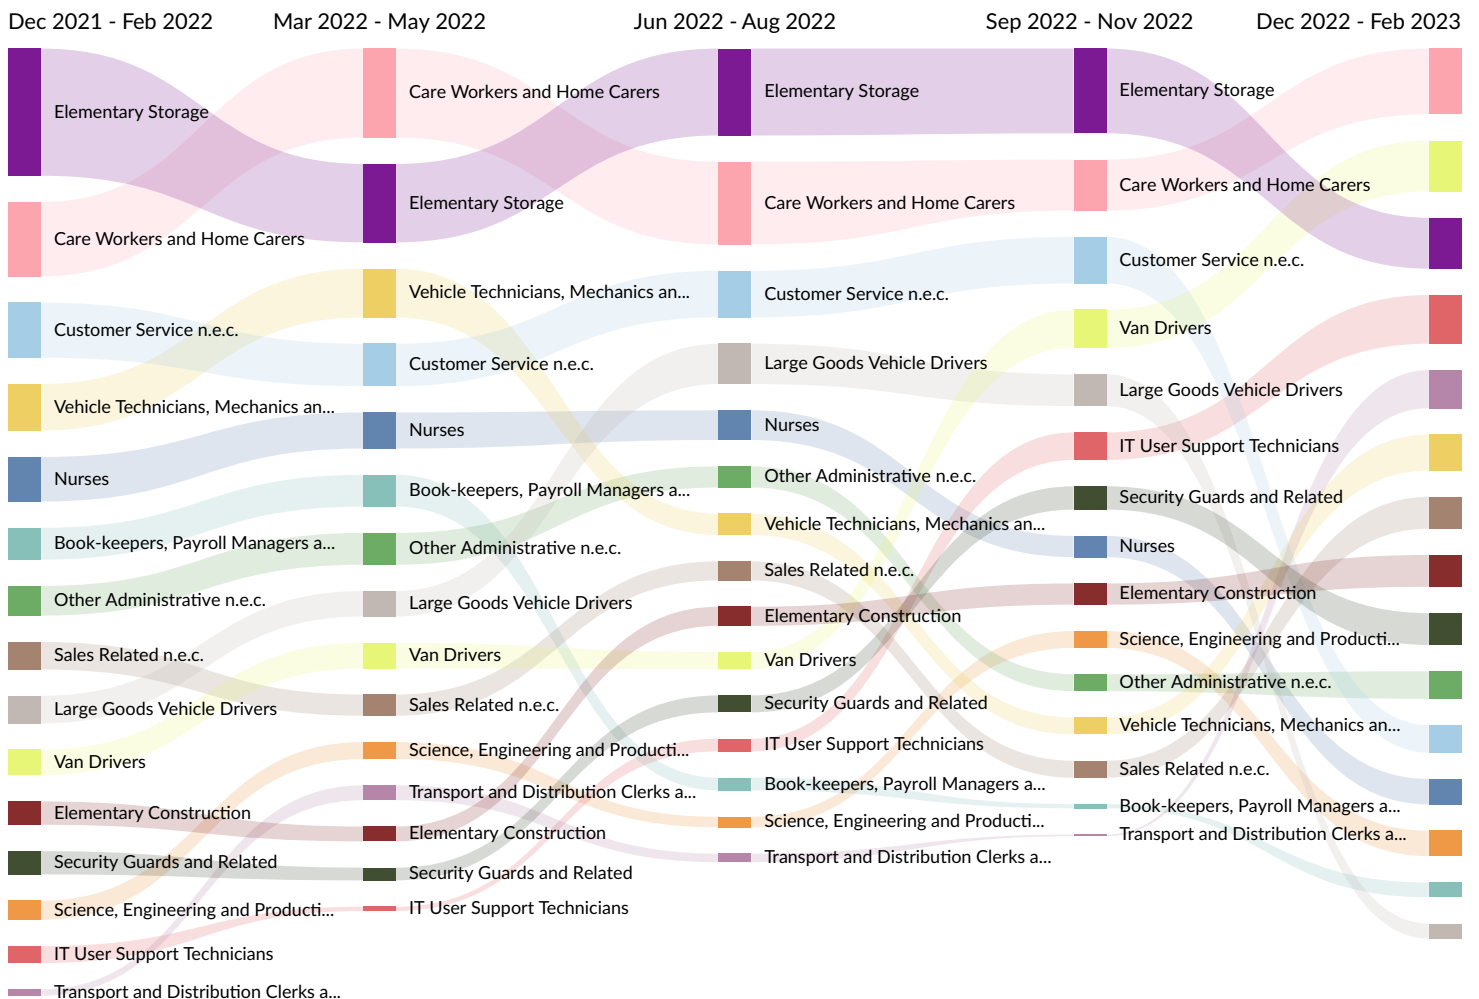

Process Improvement and Optimization	170	170
Material Handling	146	146
Basic Technical Knowledge	129	129
Home Health Care and Assisted Living	121	122
Auditing	116	116
Occupational Health and Safety	116	116
Childhood Education and Development	104	104

Occupation Trends in Job Postings by Quarter

The chart below captures the postings trend for the top 15 occupations posted for based on your filters.