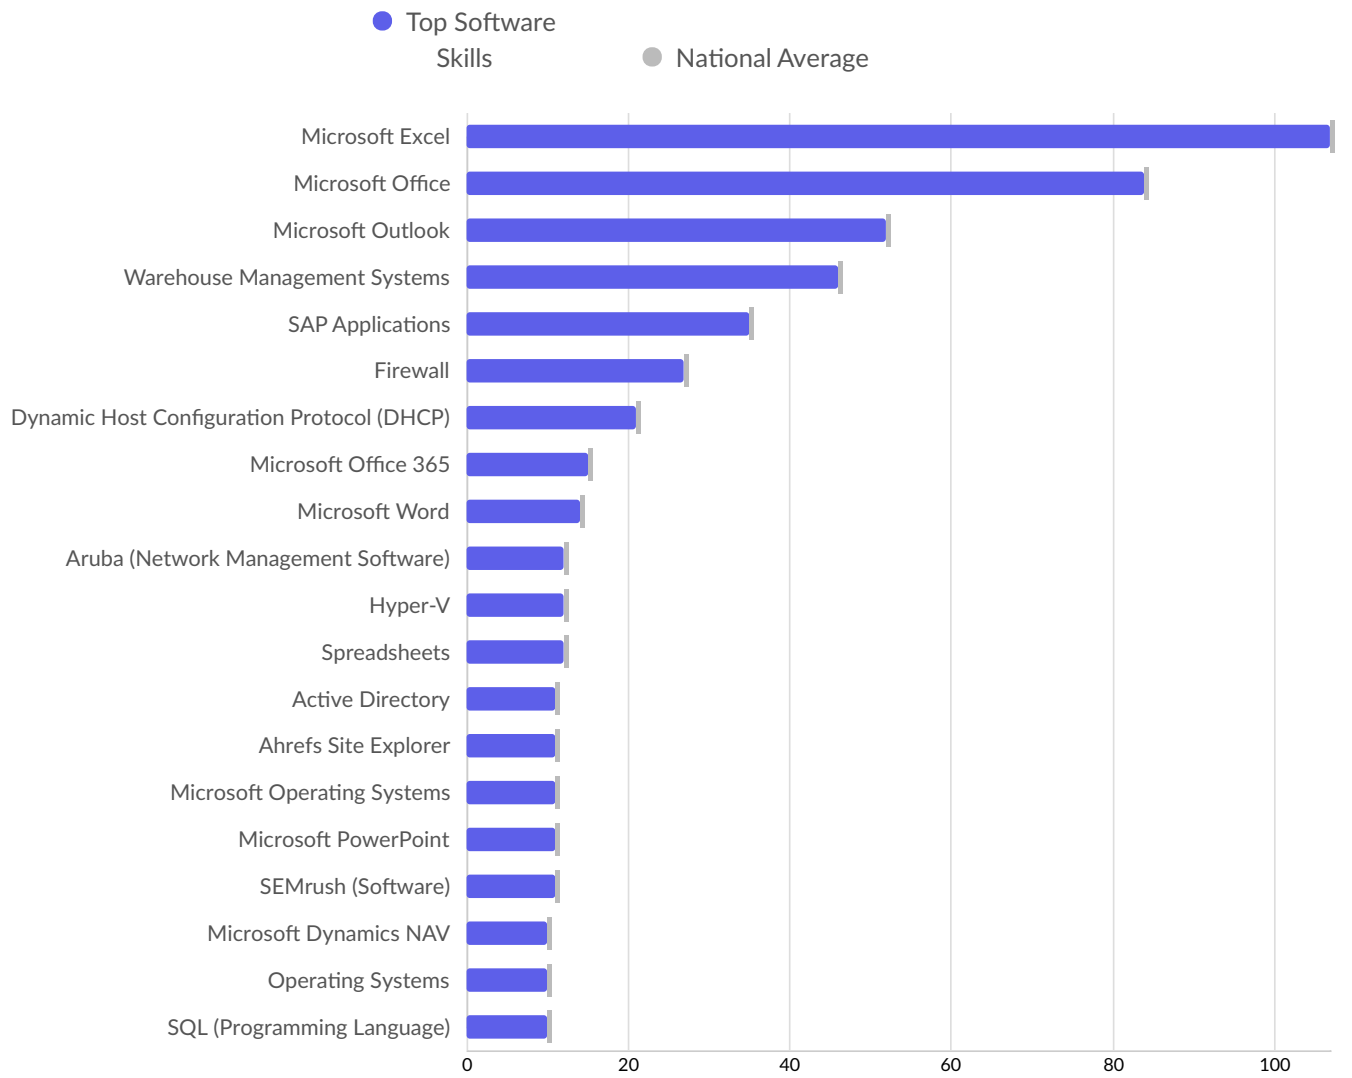

Top Software Skills	Unique Postings	National Average
Microsoft Excel	107	107
Microsoft Office	84	84
Microsoft Outlook	52	52
Warehouse Management Systems	46	46
SAP Applications	35	35
Firewall	27	27
Dynamic Host Configuration Protocol (DHCP)	21	21
Microsoft Office 365	15	15
Microsoft Word	14	14
Aruba (Network Management Software)	12	12
Hyper-V	12	12
Spreadsheets	12	12