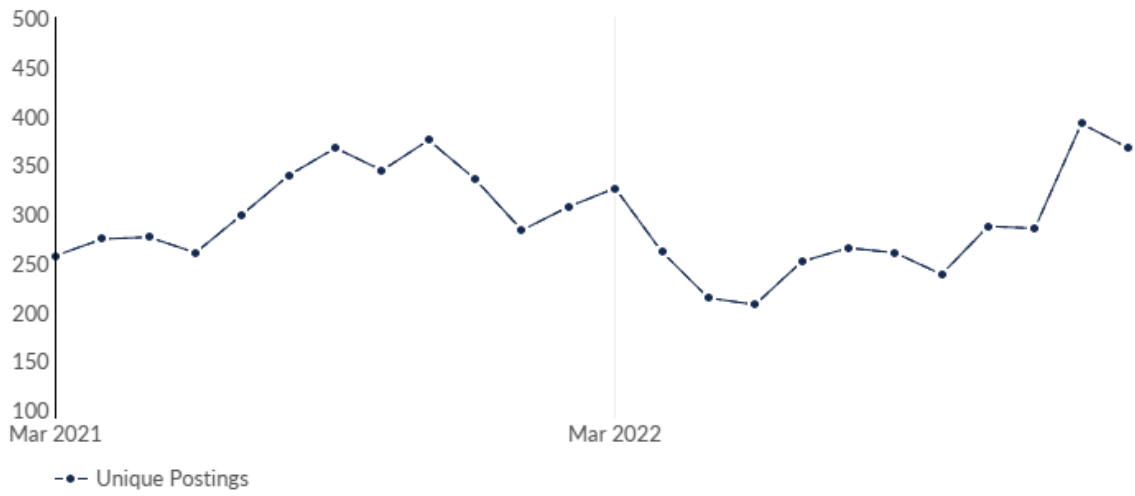

Unique Postings Trend

Month	Unique Postings	Posting Intensity
Feb 2023	367	2 : 1
Jan 2023	392	2 : 1
Dec 2022	285	2 : 1
Nov 2022	287	3 : 1
Oct 2022	238	2 : 1
Sep 2022	260	2 : 1
Aug 2022	265	2 : 1
Jul 2022	251	2 : 1
Jun 2022	207	3 : 1
May 2022	214	3 : 1
Apr 2022	261	3 : 1
Mar 2022	326	3 : 1