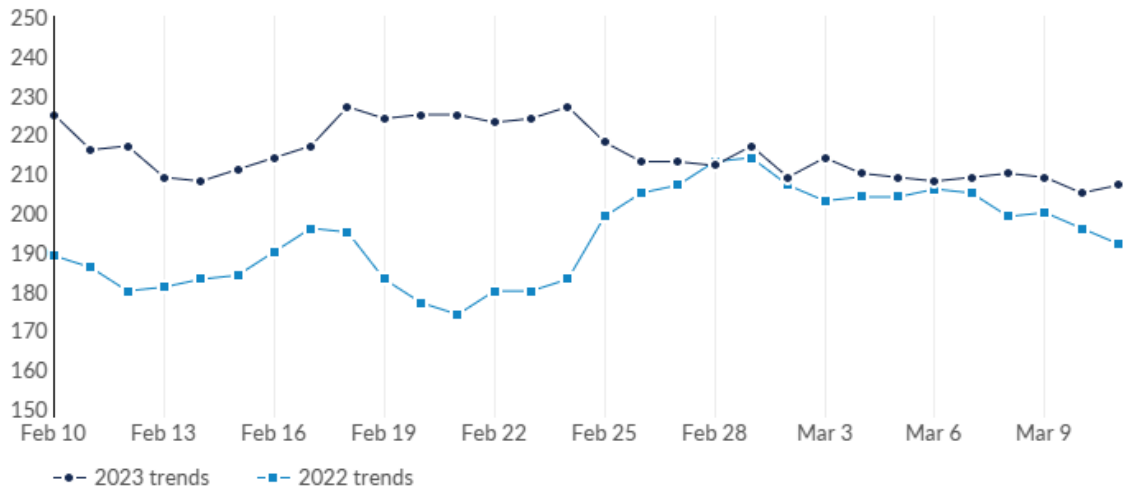

Unique Postings Trend

This view displays the most recent 30 days of job postings activity to show near-term trends. It does not reflect your timeframe.

Day	Unique Postings	Last Year's Unique Postings	% Change
February 10, 2023	225	189	+19.0%
February 11, 2023	216	186	+16.1%
February 12, 2023	217	180	+20.6%
February 13, 2023	209	181	+15.5%
February 14, 2023	208	183	+13.7%
February 15, 2023	211	184	+14.7%
February 16, 2023	214	190	+12.6%
February 17, 2023	217	196	+10.7%
February 18, 2023	227	195	+16.4%
February 19, 2023	224	183	+22.4%
February 20, 2023	225	177	+27.1%
February 21, 2023	225	174	+29.3%
February 22, 2023	223	180	+23.9%
February 23, 2023	224	180	+24.4%
February 24, 2023	227	183	+24.0%
February 25, 2023	218	199	+9.5%
February 26, 2023	213	205	+3.9%
February 27, 2023	213	207	+2.9%