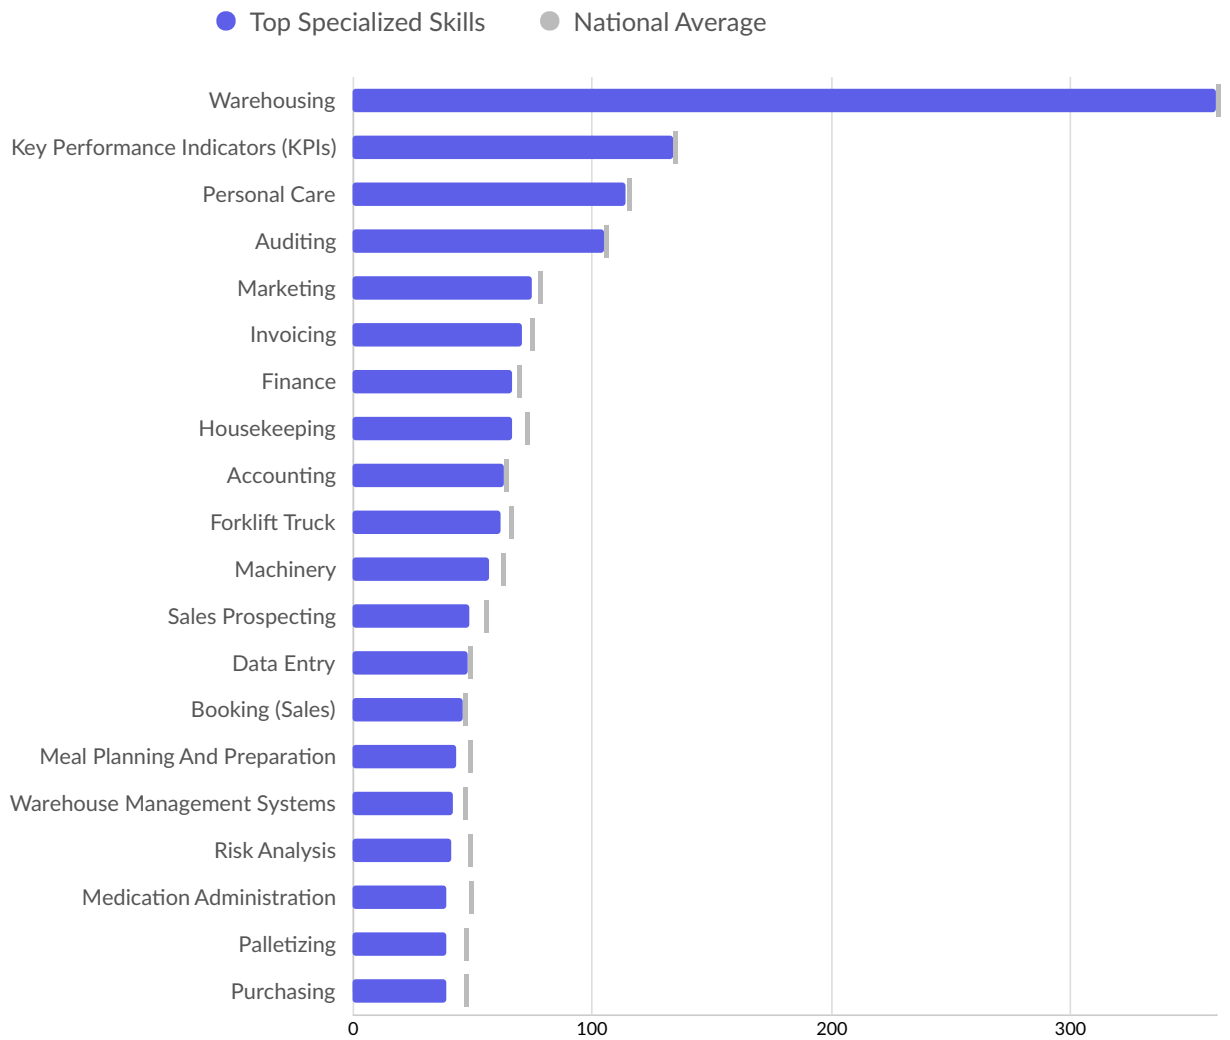

Top County/Unitary Authorities Posting

County/Unitary Authority	Total/Unique (Mar 2021 - Feb 2023)	Posting Intensity	Median Posting Duration
Cheshire East	6,362 / 2,740	2 : 1 	32 days

Top Gov't Office Regions Posting

Gov't Office Region	Total/Unique (Mar 2021 - Feb 2023)	Posting Intensity	Median Posting Duration
North West	6,362 / 2,740	2 : 1 	32 days

Top Countries Posting

Country	Total/Unique (Mar 2021 - Feb 2023)	Posting Intensity	Median Posting Duration
England	6,362 / 2,740	2 : 1 	32 days

Top Specialized Skills	Unique Postings	National Average
Warehouseing	361	361
Key Performance Indicators (KPIs)	134	134
Personal Care	114	115
Auditing	105	105
Marketing	75	78
Invoicing	71	74
Finance	67	69
Housekeeping	67	72
Accounting	63	63
Forklift Truck	62	65
Machinery	57	62
Sales Prospecting	49	55
Data Entry	48	48