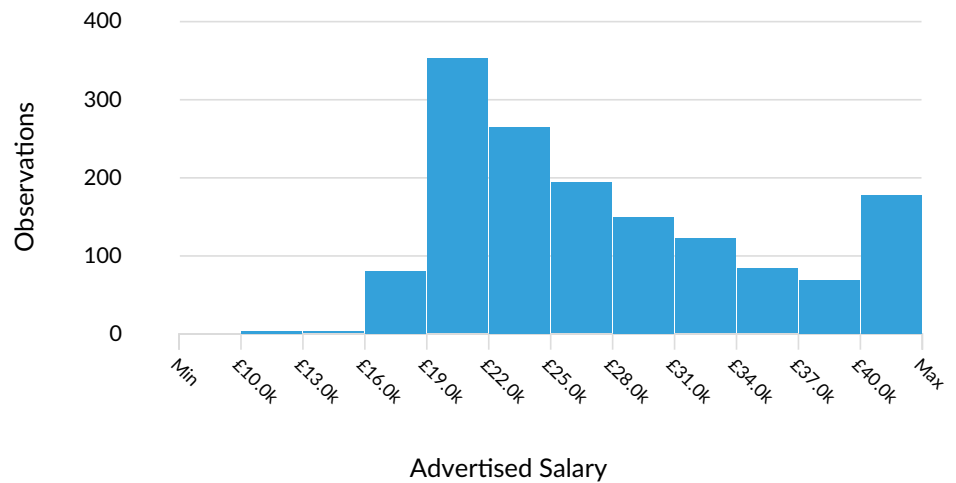

Middlewich, Cheshire East

Minimum Experience Required: Any

Education Level: Any

Keyword Search:

Posting Type: Active Postings

Job Postings Summary

There were 6,362 total job postings for your selection from March 2021 to February 2023, of which 2,740 were unique. These numbers give us a Posting Intensity of 2-to-1, meaning that for every 2 postings there is 1 unique job posting.

This is close to the Posting Intensity for all other occupations and companies in the region (2-to-1), indicating that they are putting average effort toward hiring for this position.

Advertised Salary

There are 1,492 advertised salary observations (54% of the 2,740 matching postings).

£25.3k
Median Advertised Salary

Advertised Wage Trend

▲ 27.1% Mar 2021 - Feb 2023

£25.3k Median

1,492 Job Postings

Top Cities Posting