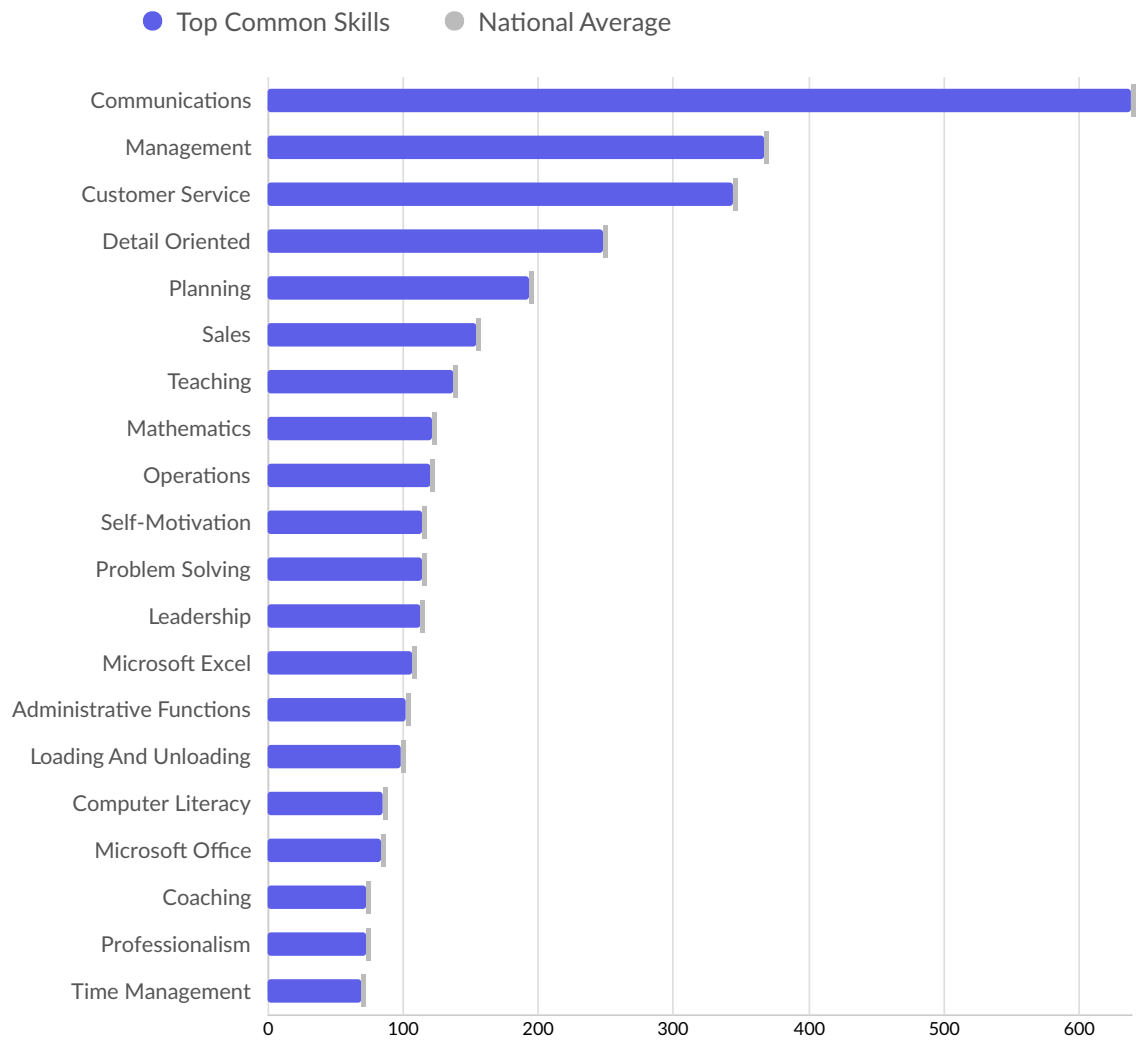

Top Common Skills	Unique Postings	National Average
Communications	639	639
Management	367	367
Customer Service	344	344
Detail Oriented	248	248
Planning	193	193
Sales	154	154
Teaching	137	137
Mathematics	122	122
Operations	121	121
Self-Motivation	115	115
Problem Solving	114	114
Leadership	113	113
Microsoft Excel	107	107
Administrative Functions		
Loading And Unloading		
Computer Literacy		
Microsoft Office		
Coaching		
Professionalism		
Time Management