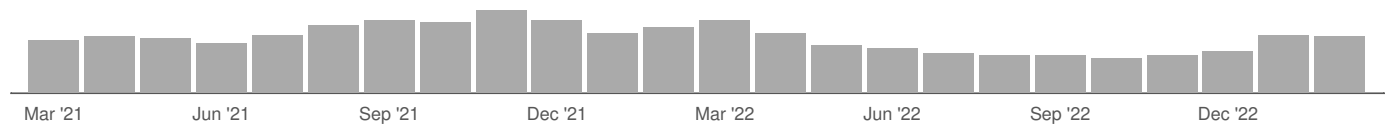

There are 1,492 advertised salary observations (54% of the 2,740 matching postings).

£25.3k
Median Advertised Salary

Advertised Wage Trend

▲ 27.1% Mar 2021 - Feb 2023

£25.3k Median

1,492 Job Postings

Top Cities Posting