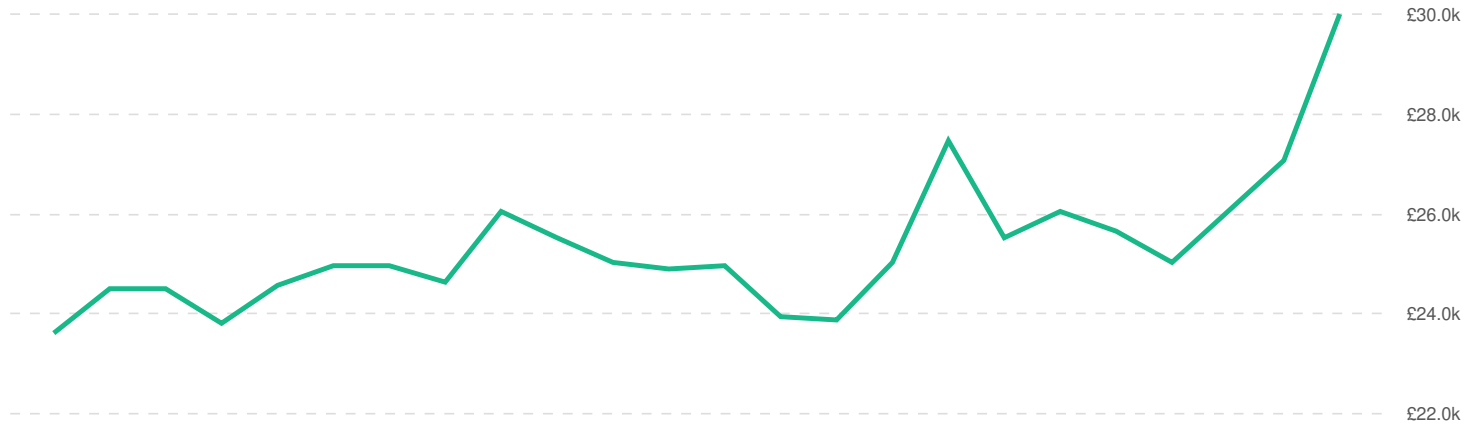

There are 1,492 advertised salary observations (54% of the 2,740 matching postings).

£25.3k
Median Advertised Salary

Advertised Wage Trend

▲ 27.1% Mar 2021 - Feb 2023

£25.3k Median

1,492 Job Postings

Top Cities Posting