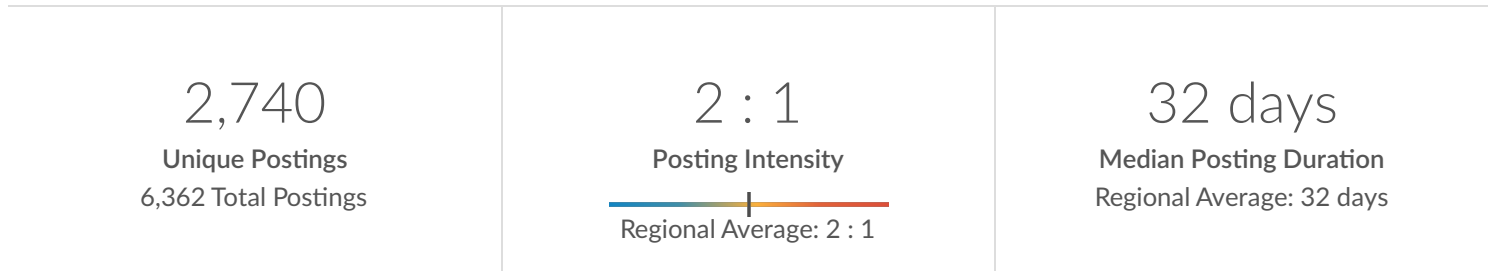

Middlewich, Cheshire East

Minimum Experience Required: Any

Education Level: Any

Keyword Search:

Posting Type: Active Postings

Job Postings Summary

There were 6,362 total job postings for your selection from March 2021 to February 2023, of which 2,740 were unique. These numbers give us a Posting Intensity of 2-to-1, meaning that for every 2 postings there is 1 unique job posting.

This is close to the Posting Intensity for all other occupations and companies in the region (2-to-1), indicating that they are putting average effort toward hiring for this position.

Advertised Salary