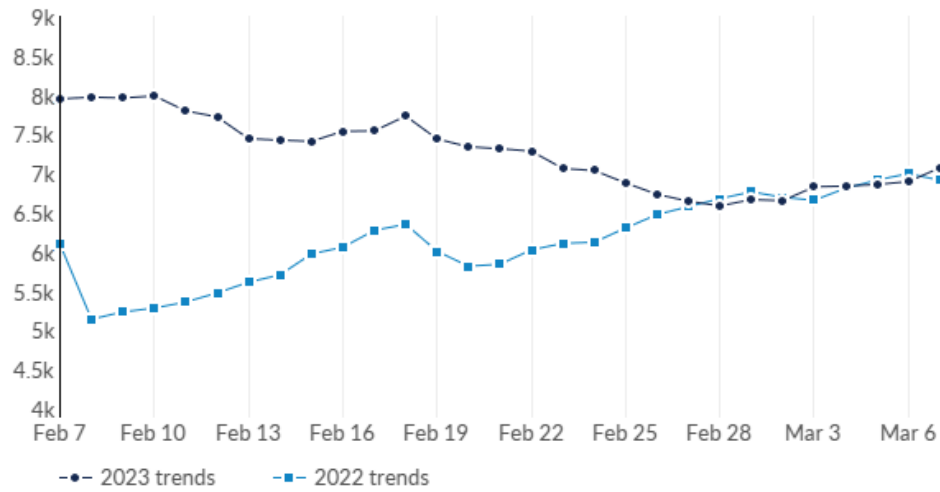

Unique Postings Trend

This view displays the most recent 30 days of job postings activity to show near-term trends. It does not reflect your timeframe.

Day	Unique Postings	Last Year's Unique Postings	% Change
February 7, 2023	7,950	6,094	+30.5%
February 8, 2023	7,973	5,140	+55.1%
February 9, 2023	7,962	5,233	+52.1%
February 10, 2023	7,989	5,282	+51.2%
February 11, 2023	7,797	5,359	+45.5%
February 12, 2023	7,721	5,475	+41.0%
February 13, 2023	7,443	5,612	+32.6%
February 14, 2023	7,424	5,706	+30.1%
February 15, 2023	7,409	5,973	+24.0%
February 16, 2023	7,537	6,058	+24.4%
February 17, 2023	7,542	6,273	+20.2%
February 18, 2023	7,732	6,351	+21.7%
February 19, 2023	7,439	6,006	+23.9%
February 20, 2023	7,339	5,816	+26.2%
February 21, 2023	7,316	5,841	+25.3%
February 22, 2023	7,283	6,025	+20.9%
February 23, 2023	7,063	6,107	+15.7%
February 24, 2023	7,036	6,122	+14.9%