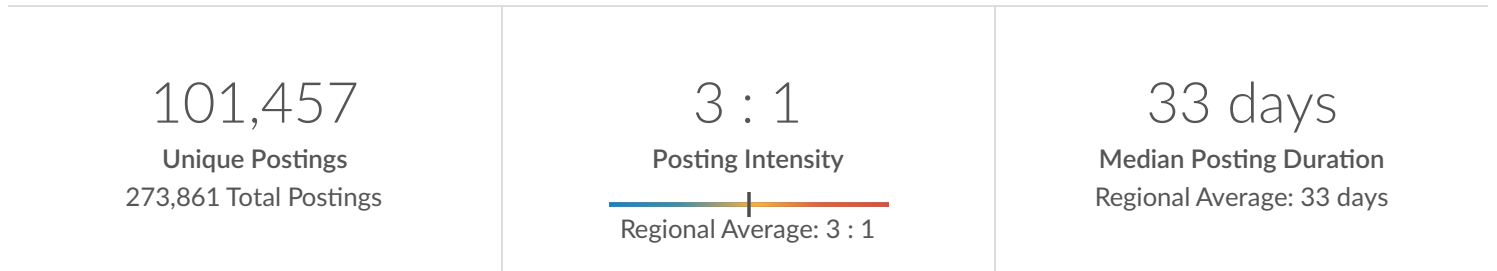

E06000050	Cheshire West and Chester
-----------	---------------------------

Minimum Experience Required: Any

Education Level: Any

Keyword Search:

Posting Type: Active Postings

Job Postings Summary

There were 273,861 total job postings for your selection from March 2021 to February 2023, of which 101,457 were unique. These numbers give us a Posting Intensity of 3-to-1, meaning that for every 3 postings there is 1 unique job posting.

This is close to the Posting Intensity for all other occupations and companies in the region (3-to-1), indicating that they are putting average effort toward hiring for this position.

Advertised Salary