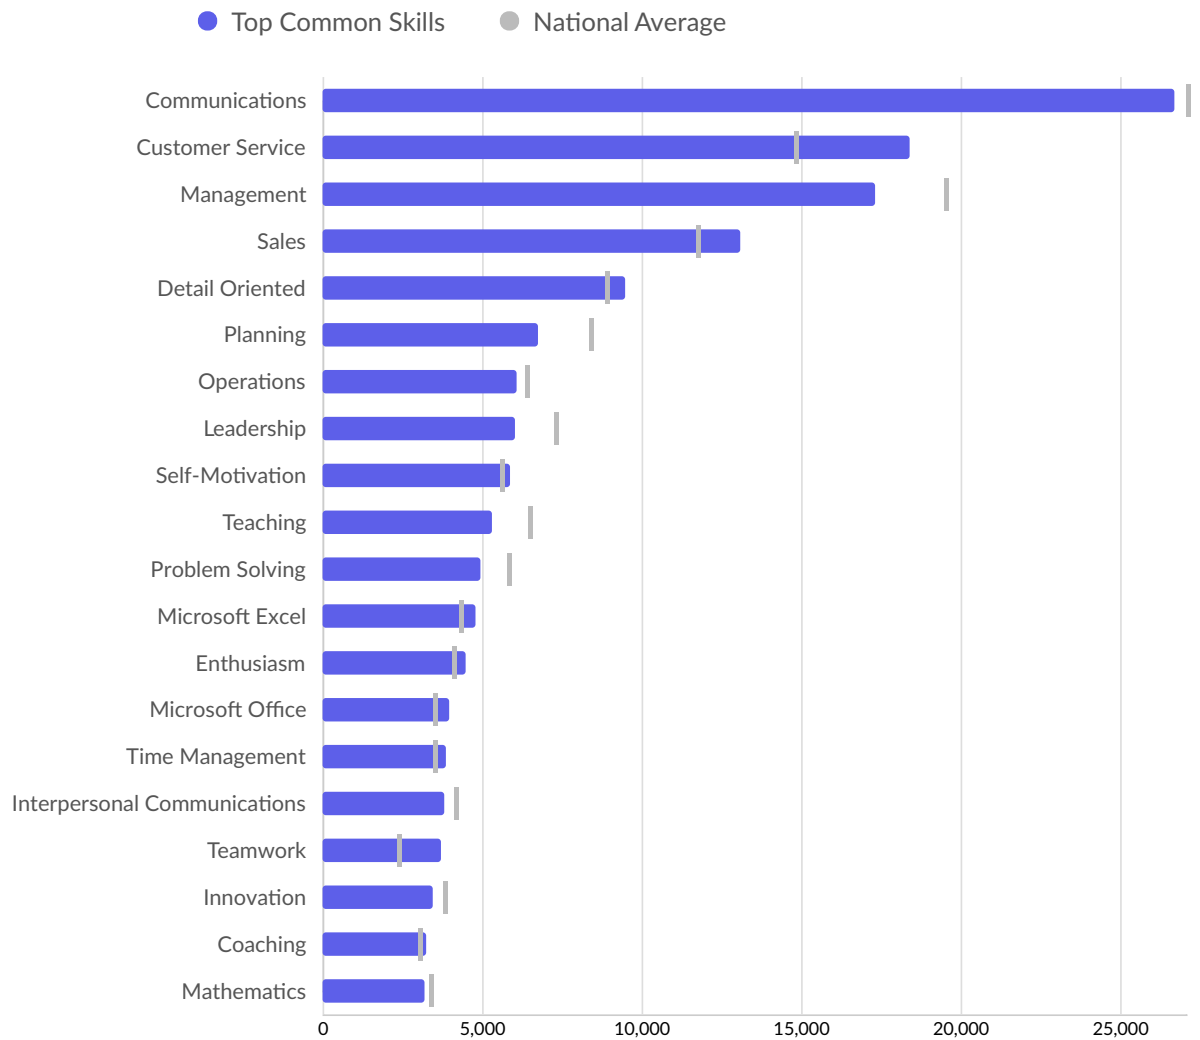

Top Common Skills	Unique Postings	National Average
Communications	26,694	27,080
Customer Service	18,407	14,818
Management	17,308	19,510
Sales	13,103	11,713
Detail Oriented	9,508	8,883
Planning	6,764	8,379
Operations	6,085	6,324
Leadership	6,016	7,290
Self-Motivation	5,882	5,595
Teaching	5,328	6,433
Problem Solving	4,972	5,765
Microsoft Excel	4,780	4,290
Enthusiasm	4,492	4,089
Microsoft Office		
Time Management		
Interpersonal Communications		
Teamwork		
Innovation		
Coaching		
Mathematics