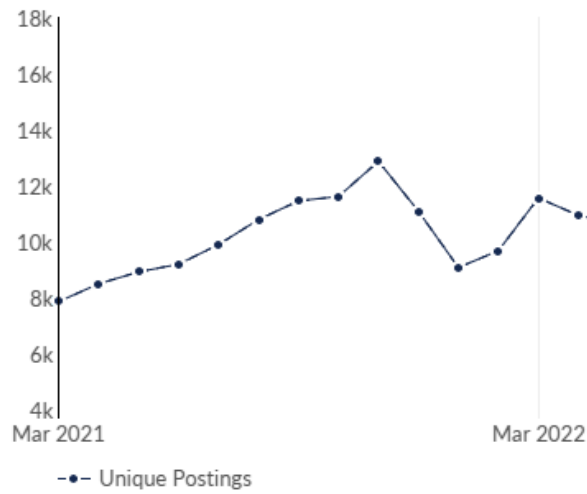

Unique Postings Trend

Month	Unique Postings	Posting Intensity
Feb 2023	13,070	3 : 1
Jan 2023	15,188	3 : 1
Dec 2022	12,359	3 : 1
Nov 2022	12,335	3 : 1
Oct 2022	11,531	3 : 1
Sep 2022	11,898	3 : 1
Aug 2022	11,706	3 : 1
Jul 2022	12,168	3 : 1
Jun 2022	10,465	3 : 1
May 2022	10,623	3 : 1
Apr 2022	10,938	3 : 1
Mar 2022	11,557	3 : 1