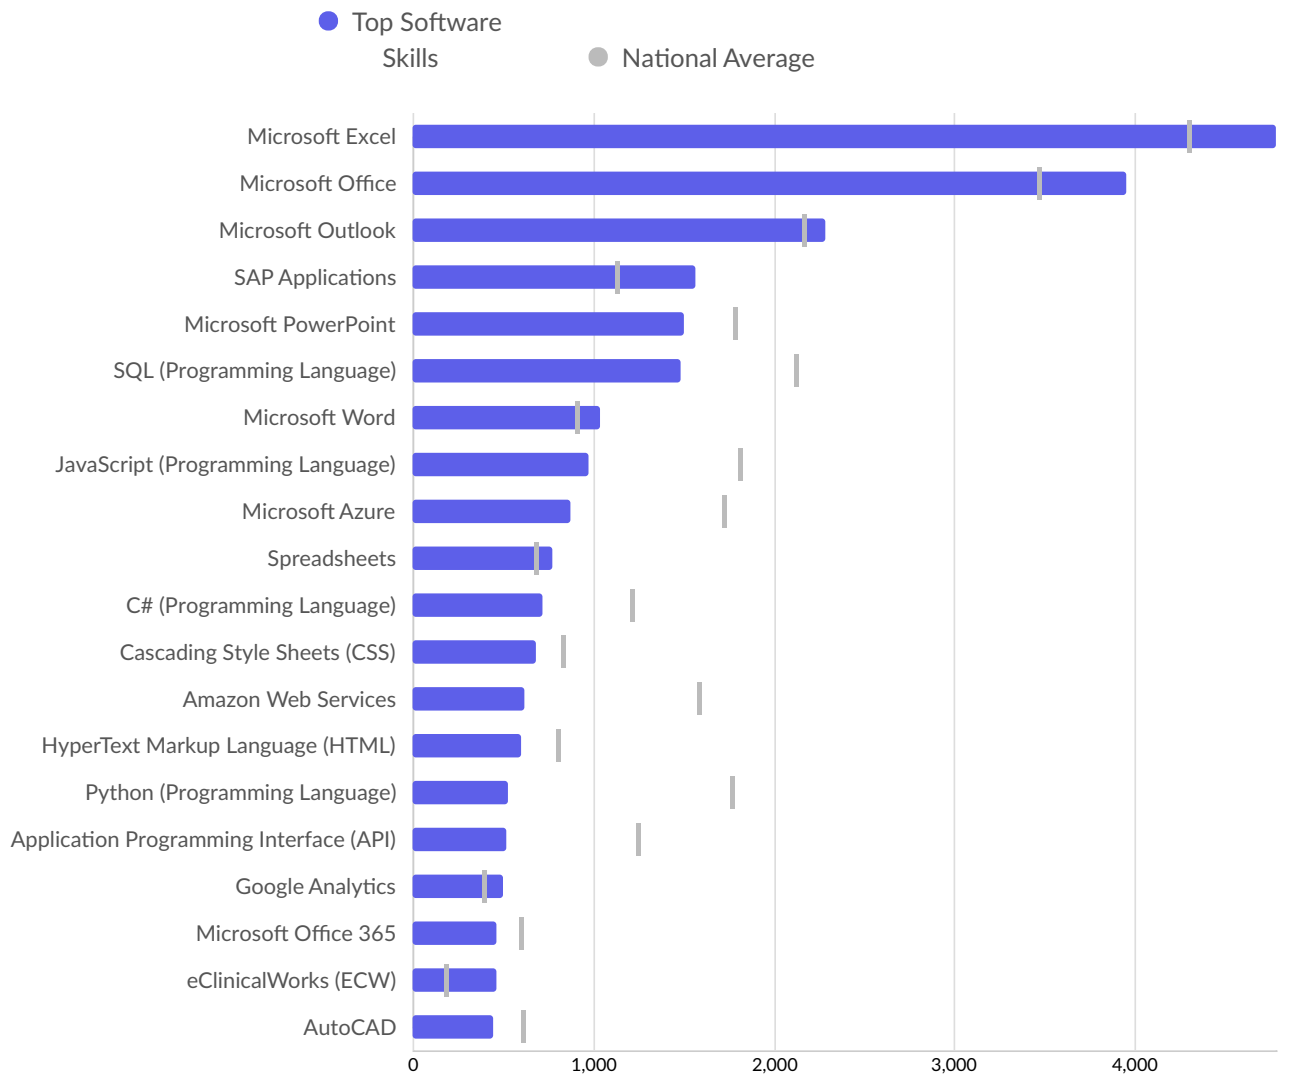

Top Software Skills	Unique Postings	National Average
Microsoft Excel	4,780	4,290
Microsoft Office	3,956	3,459
Microsoft Outlook	2,283	2,157
SAP Applications	1,569	1,118
Microsoft PowerPoint	1,500	1,773
SQL (Programming Language)	1,483	2,108
Microsoft Word	1,037	905
JavaScript (Programming Language)	971	1,802
Microsoft Azure	875	1,708
Spreadsheets	771	670
C# (Programming Language)	722	1,200
Cascading Style Sheets (CSS)	682	823