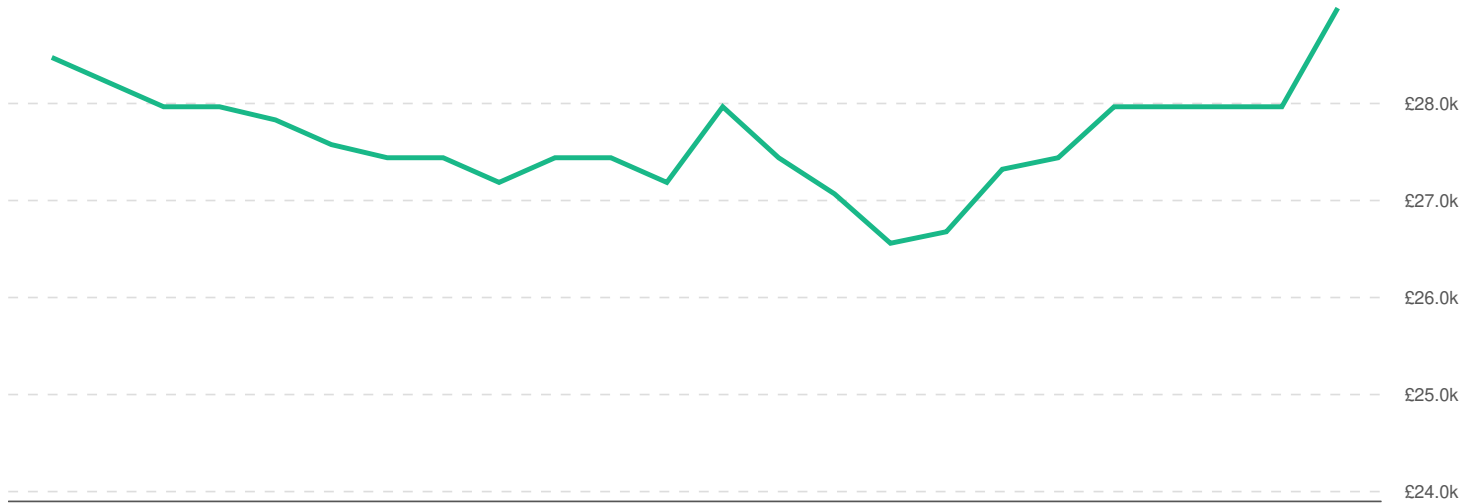

There are 51,591 advertised salary observations (51% of the 101,457 matching postings).

£27.7k
Median Advertised Salary

Advertised Wage Trend

▲ 1.8% Mar 2021 - Feb 2023

£27.7k Median

51,591 Job Postings

Top Cities Posting