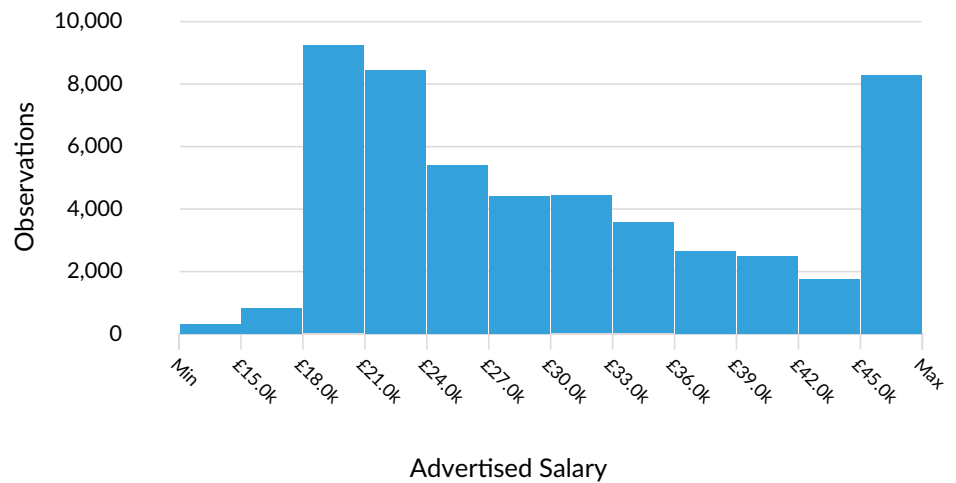

E06000050	Cheshire West and Chester
-----------	---------------------------

Minimum Experience Required: Any

Education Level: Any

Keyword Search:

Posting Type: Active Postings

Job Postings Summary

There were 273,861 total job postings for your selection from March 2021 to February 2023, of which 101,457 were unique. These numbers give us a Posting Intensity of 3-to-1, meaning that for every 3 postings there is 1 unique job posting.

This is close to the Posting Intensity for all other occupations and companies in the region (3-to-1), indicating that they are putting average effort toward hiring for this position.

Advertised Salary

There are 51,591 advertised salary observations (51% of the 101,457 matching postings).

£27.7k
Median Advertised Salary

Advertised Wage Trend

▲ 1.8% Mar 2021 - Feb 2023

£27.7k Median

51,591 Job Postings

Top Cities Posting