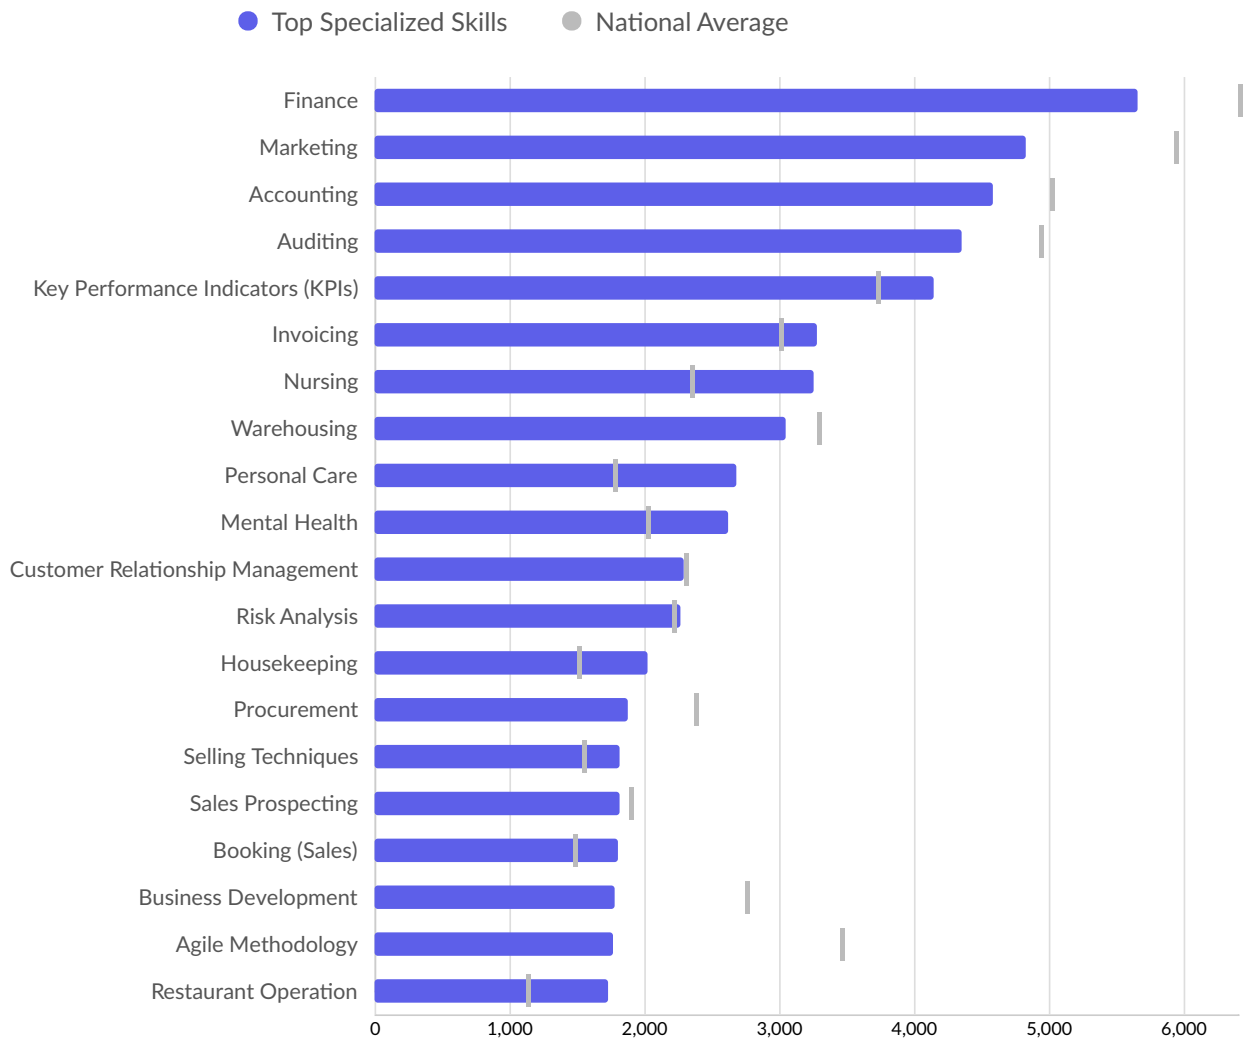

Top Local Authorities Posting

Local Authority	Total/Unique (Mar 2021 - Feb 2023)	Posting Intensity	Median Posting Duration
Cheshire West and Chester	273,861 / 101,457	3 : 1 	33 days

Top County/Unitary Authorities Posting

Top Countries Posting

Country	Total/Unique (Mar 2021 - Feb 2023)	Posting Intensity	Median Posting Duration
England	41,242,051 / 15,394,531	3 : 1 	33 days

Top Specialized Skills	Unique Postings	National Average
Finance	5,657	6,408
Marketing	4,836	5,928
Accounting	4,593	5,019
Auditing	4,361	4,930
Key Performance Indicators (KPIs)	4,144	3,723
Invoicing	3,283	2,997
Nursing	3,264	2,346
Warehousing	3,047	3,279
Personal Care	2,683	1,773
Mental Health	2,628	2,014
Customer Relationship Management	2,289	2,297
Risk Analysis	2,271	2,206
Housekeeping	2,023	1,503