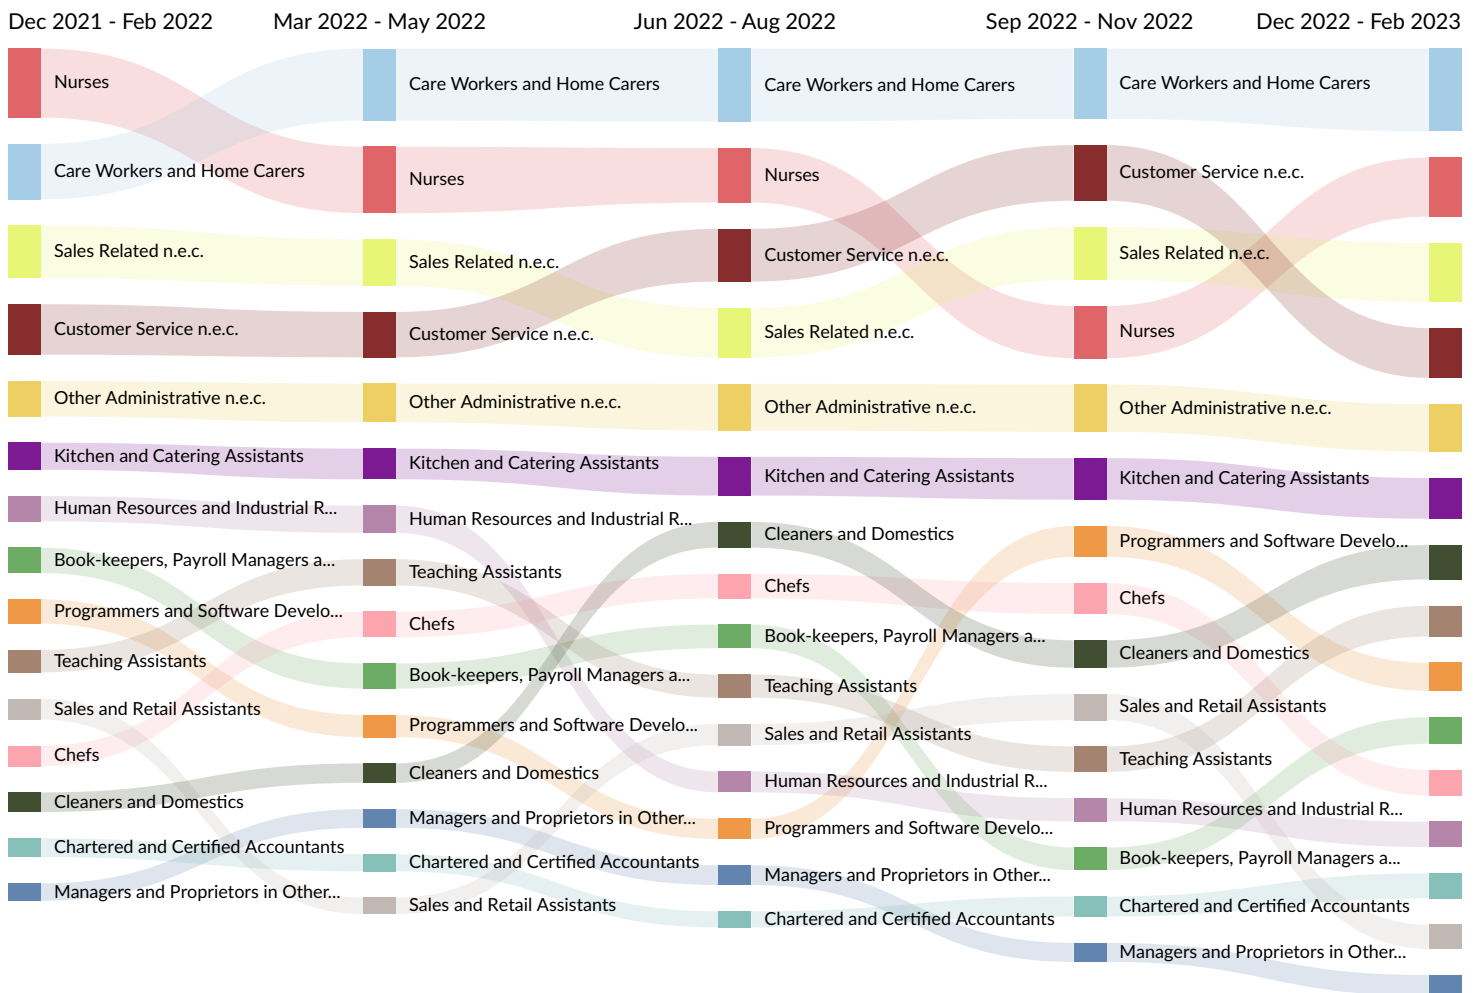

General Accounting	6,369	6,630
Administrative Support and Clerical Tasks	5,865	6,539
Marketing Strategy and Techniques	5,555	6,856
Inventory and Warehousing	5,470	5,397
Nursing and Patient Care	5,372	3,970
Auditing	5,358	5,621
Project Management	5,331	7,328

Occupation Trends in Job Postings by Quarter

The chart below captures the postings trend for the top 15 occupations posted for based on your filters.