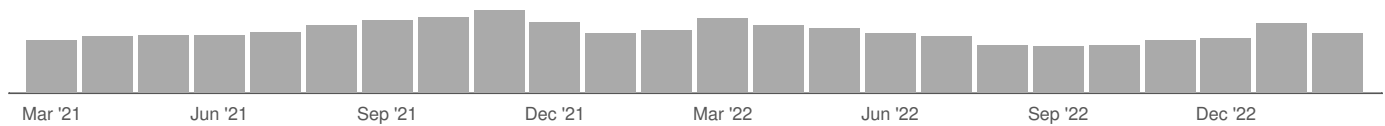

There are 51,591 advertised salary observations (51% of the 101,457 matching postings).

£27.7k
Median Advertised Salary

Advertised Wage Trend

▲ 1.8% Mar 2021 - Feb 2023

£27.7k Median

51,591 Job Postings

Top Cities Posting