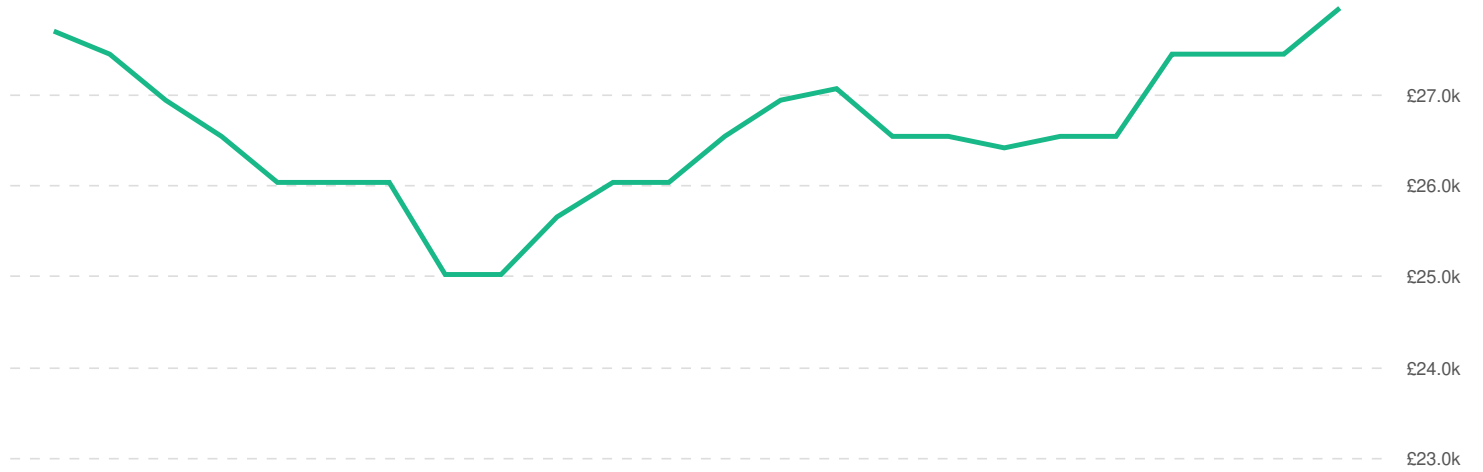

## Advertised Salary

There are 49,243 advertised salary observations (50% of the 97,796 matching postings).

£26.8k  
Median Advertised Salary

# Advertised Wage Trend

▲ 0.9% Mar 2021 - Feb 2023

£26.8k Median

49,244 Job Postings