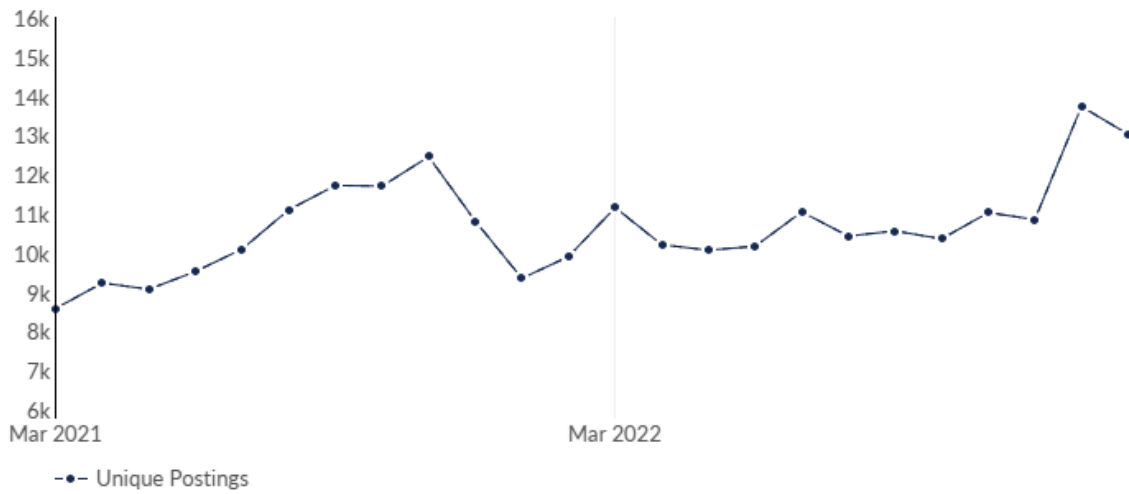

Unique Postings Trend

Month	Unique Postings	Posting Intensity
Feb 2023	13,025	3 : 1
Jan 2023	13,731	3 : 1
Dec 2022	10,849	3 : 1
Nov 2022	11,024	3 : 1
Oct 2022	10,355	3 : 1
Sep 2022	10,558	3 : 1
Aug 2022	10,426	3 : 1
Jul 2022	11,042	3 : 1
Jun 2022	10,165	3 : 1
May 2022	10,067	3 : 1
Apr 2022	10,206	3 : 1
Mar 2022	11,153	3 : 1