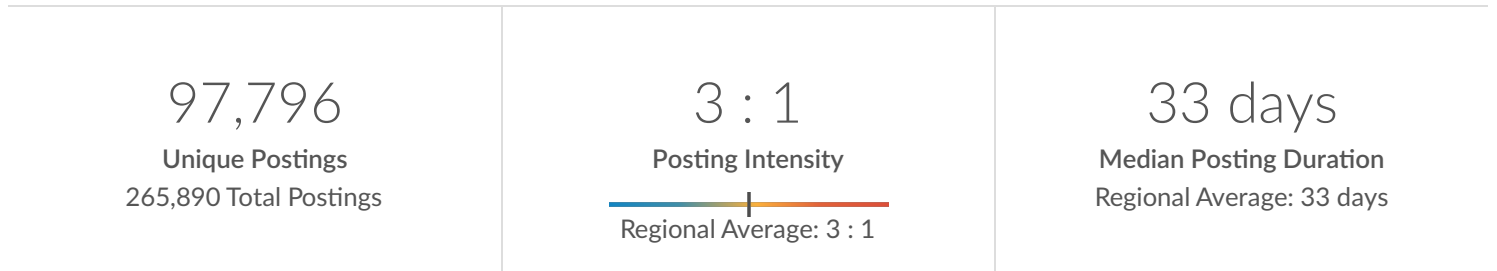

Regions:

Code	Description
------	-------------

E06000049	Cheshire East
-----------	---------------

Minimum Experience Required: Any

Education Level: Any

Keyword Search:

Posting Type: Active Postings

## Job Postings Summary

There were 265,890 total job postings for your selection from March 2021 to February 2023, of which 97,796 were unique. These numbers give us a Posting Intensity of 3-to-1, meaning that for every 3 postings there is 1 unique job posting.