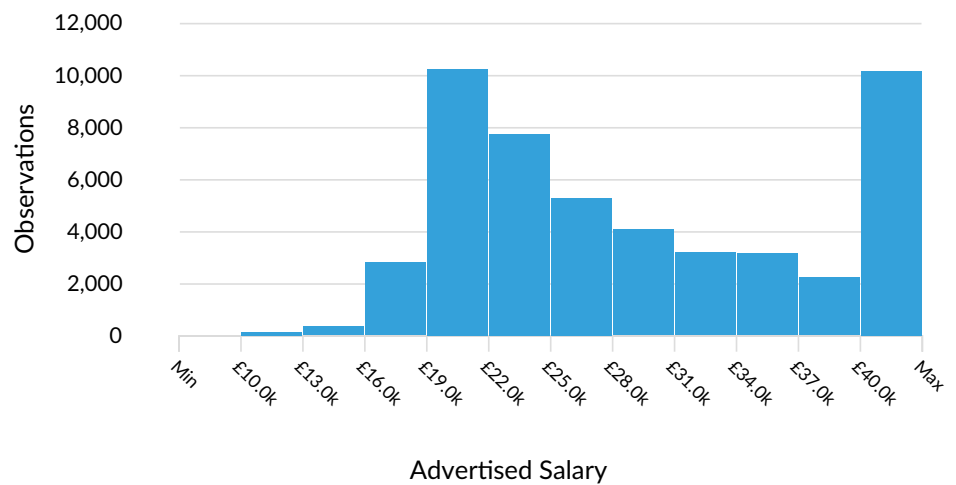

Advertised Salary

There are 49,243 advertised salary observations (50% of the 97,796 matching postings).

£26.8k
Median Advertised Salary