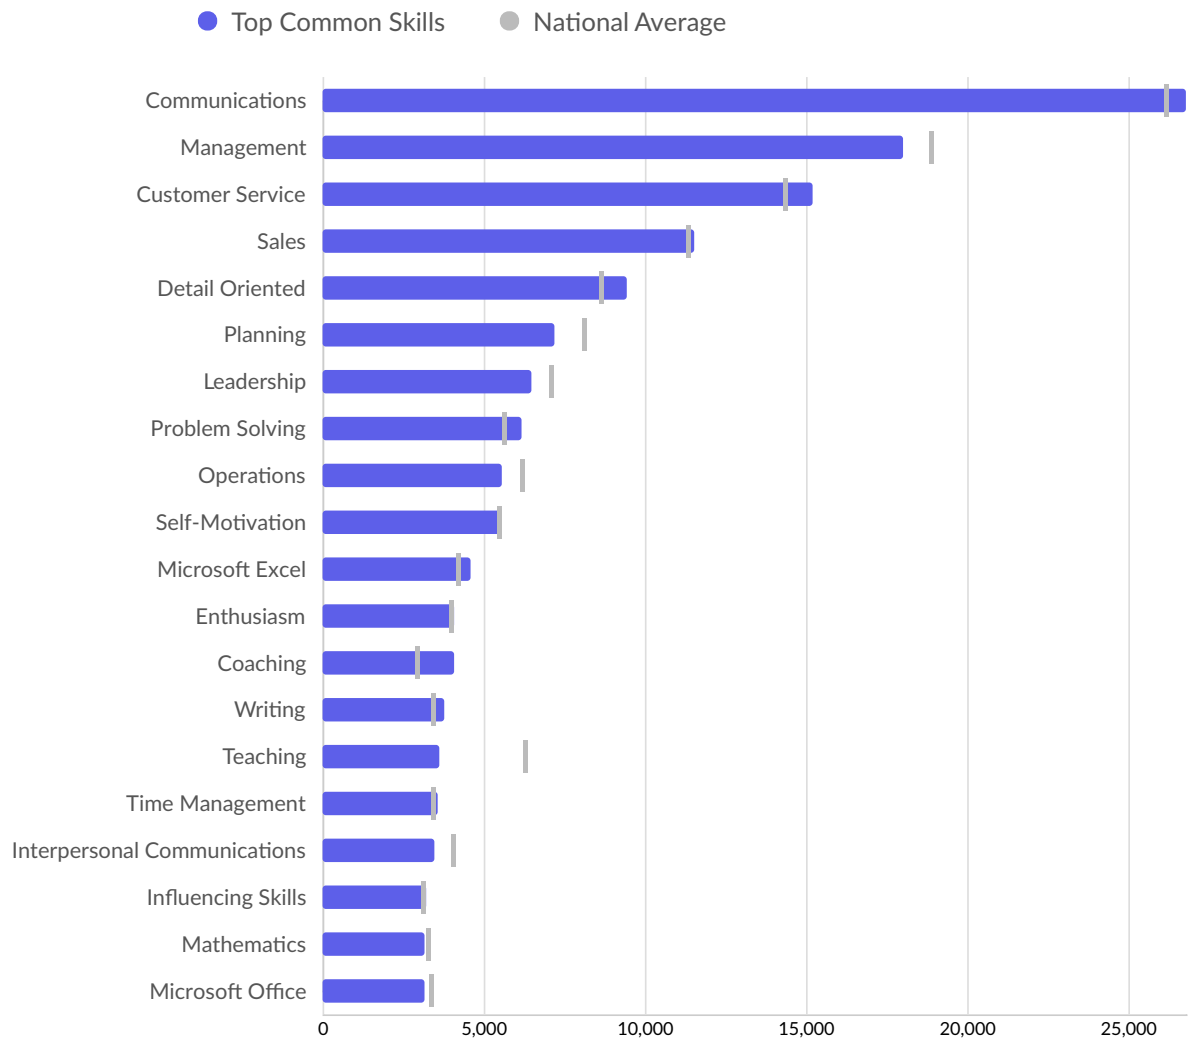

Top Common Skills	Unique Postings	National Average
Communications	26,778	26,103
Management	17,985	18,806
Customer Service	15,205	14,283
Sales	11,530	11,290
Detail Oriented	9,437	8,563
Planning	7,207	8,077
Leadership	6,490	7,027
Problem Solving	6,164	5,557
Operations	5,583	6,095
Self-Motivation	5,495	5,393
Microsoft Excel	4,570	4,135
Enthusiasm	4,078	3,942
Coaching	4,067	2,877