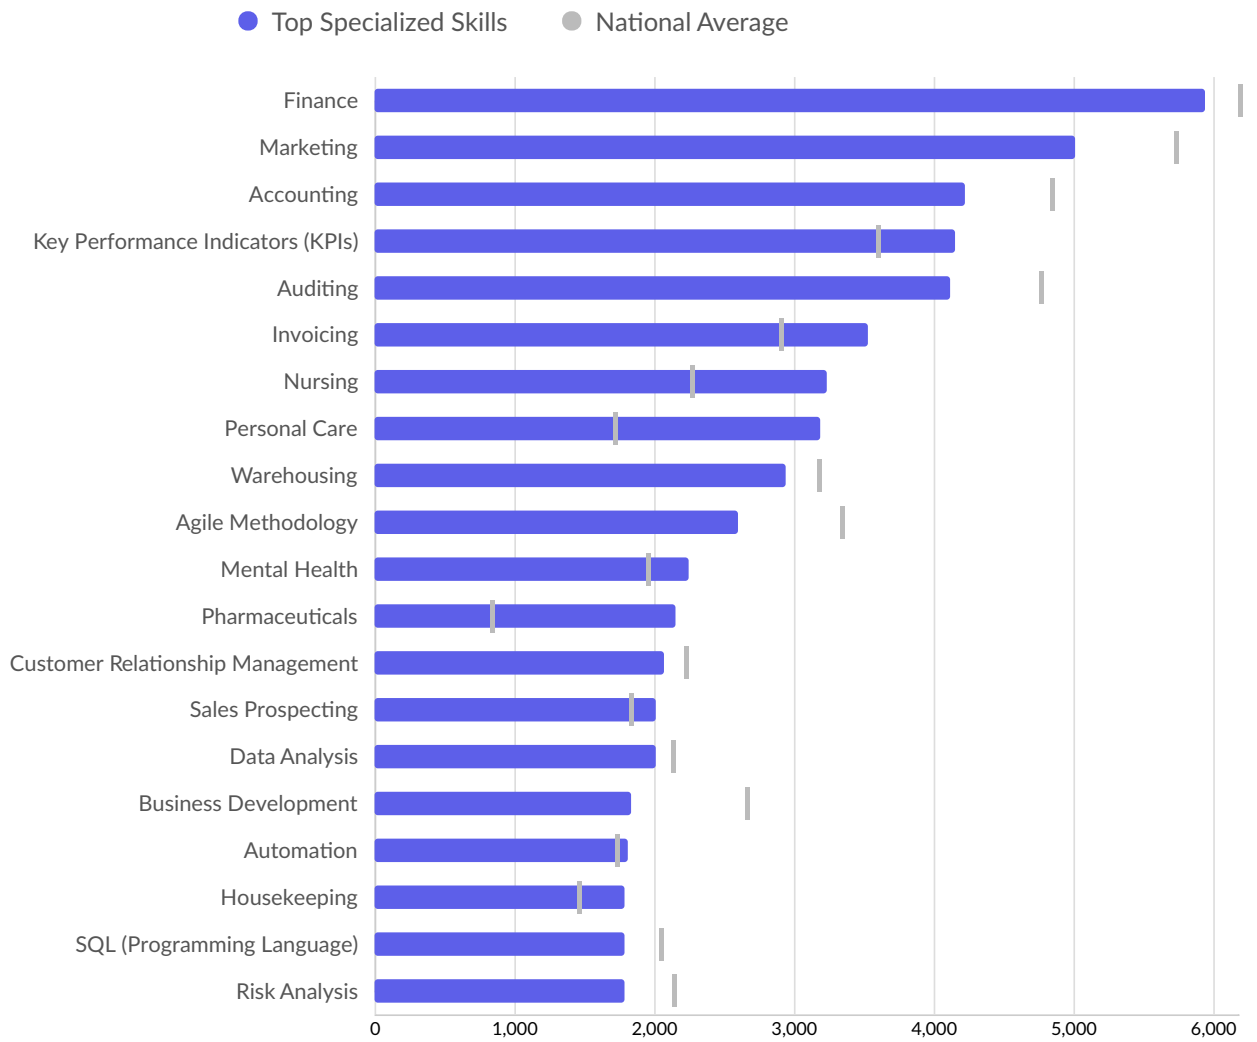

## Top County/Unitary Authorities Posting

County/Unitary Authority	Total/Unique (Mar 2021 - Feb 2023)	Posting Intensity	Median Posting Duration
Cheshire East	265,890 / 97,796	3 : 1 	33 days

## Top Gov't Office Regions Posting

Gov't Office Region	Total/Unique (Mar 2021 - Feb 2023)	Posting Intensity	Median Posting Duration
North West	5,235,444 / 1,973,487	3 : 1 	33 days

## Top Countries Posting

Country	Total/Unique (Mar 2021 - Feb 2023)	Posting Intensity	Median Posting Duration
England	41,283,772 / 15,394,531	3 : 1 	33 days

Top Specialized Skills	Unique Postings	National Average
Finance	5,946	6,176
Marketing	5,010	5,714
Accounting	4,222	4,838
Key Performance Indicators (KPIs)	4,153	3,588
Auditing	4,114	4,752
Invoicing	3,535	2,889
Nursing	3,238	2,262
Personal Care	3,190	1,709
Warehousing	2,946	3,161
Agile Methodology	2,601	3,329
Mental Health	2,251	1,941
Pharmaceuticals	2,157	826
Customer Relationship Management	2,066	2,214