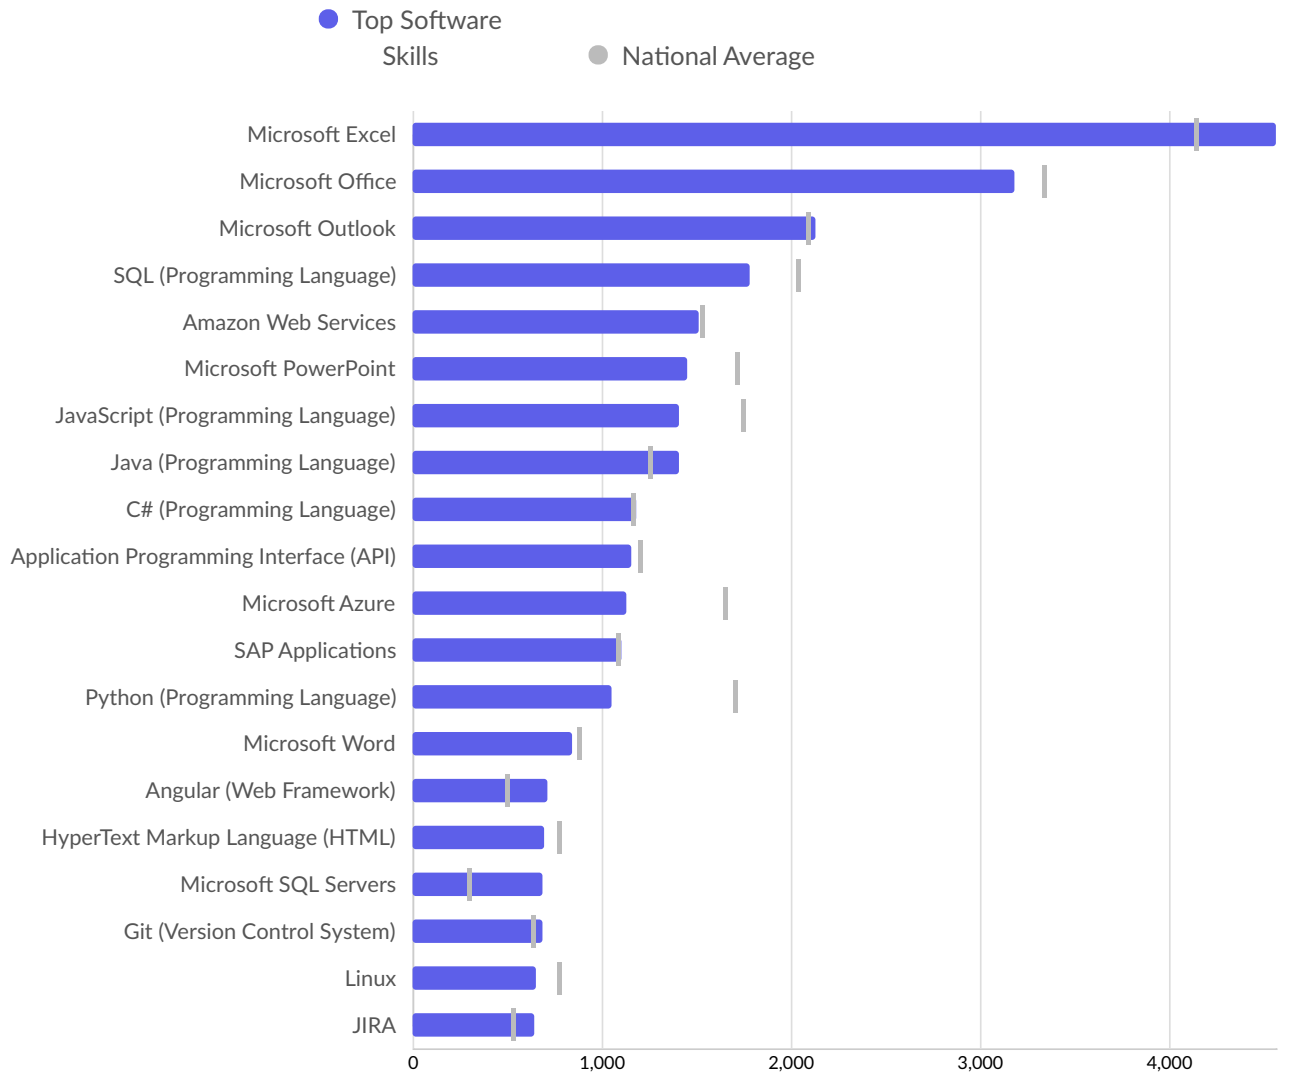

Top Software Skills	Unique Postings	National Average
Microsoft Excel	4,570	4,135
Microsoft Office	3,188	3,334
Microsoft Outlook	2,131	2,079
SQL (Programming Language)	1,787	2,032
Amazon Web Services	1,513	1,521
Microsoft PowerPoint	1,456	1,709
JavaScript (Programming Language)	1,413	1,737
Java (Programming Language)	1,412	1,244
C# (Programming Language)	1,187	1,157
Application Programming Interface (API)	1,157	1,195
Microsoft Azure	1,128	1,647
SAP Applications	1,108	1,077