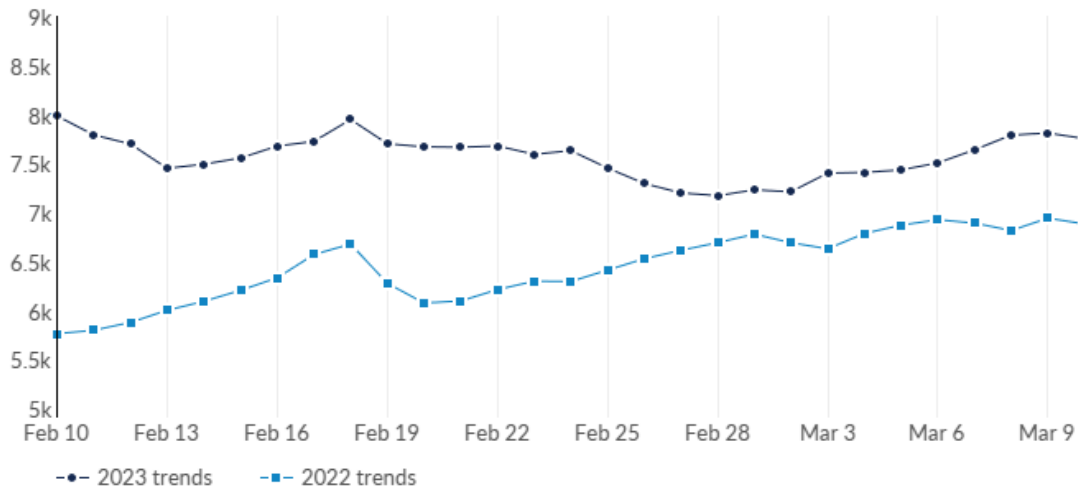

Unique Postings Trend

This view displays the most recent 30 days of job postings activity to show near-term trends. It does not reflect your timeframe.

Day	Unique Postings	Last Year's Unique Postings	% Change
February 10, 2023	7,986	5,764	+38.5%
February 11, 2023	7,793	5,799	+34.4%
February 12, 2023	7,700	5,879	+31.0%
February 13, 2023	7,452	6,003	+24.1%
February 14, 2023	7,494	6,094	+23.0%
February 15, 2023	7,557	6,207	+21.7%
February 16, 2023	7,679	6,334	+21.2%
February 17, 2023	7,727	6,572	+17.6%
February 18, 2023	7,950	6,679	+19.0%
February 19, 2023	7,703	6,278	+22.7%
February 20, 2023	7,671	6,077	+26.2%
February 21, 2023	7,667	6,098	+25.7%
February 22, 2023	7,680	6,214	+23.6%
February 23, 2023	7,595	6,300	+20.6%
February 24, 2023	7,632	6,297	+21.2%
February 25, 2023	7,455	6,413	+16.2%
February 26, 2023	7,297	6,529	+11.8%
February 27, 2023	7,201	6,615	+8.9%