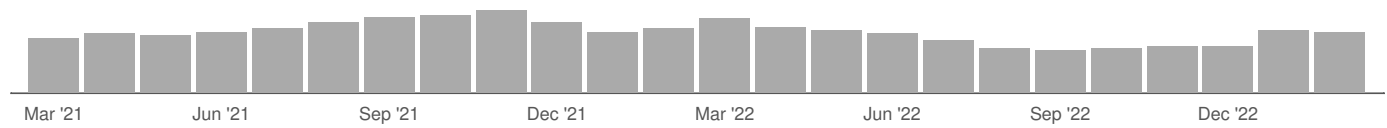

49,244 Job Postings