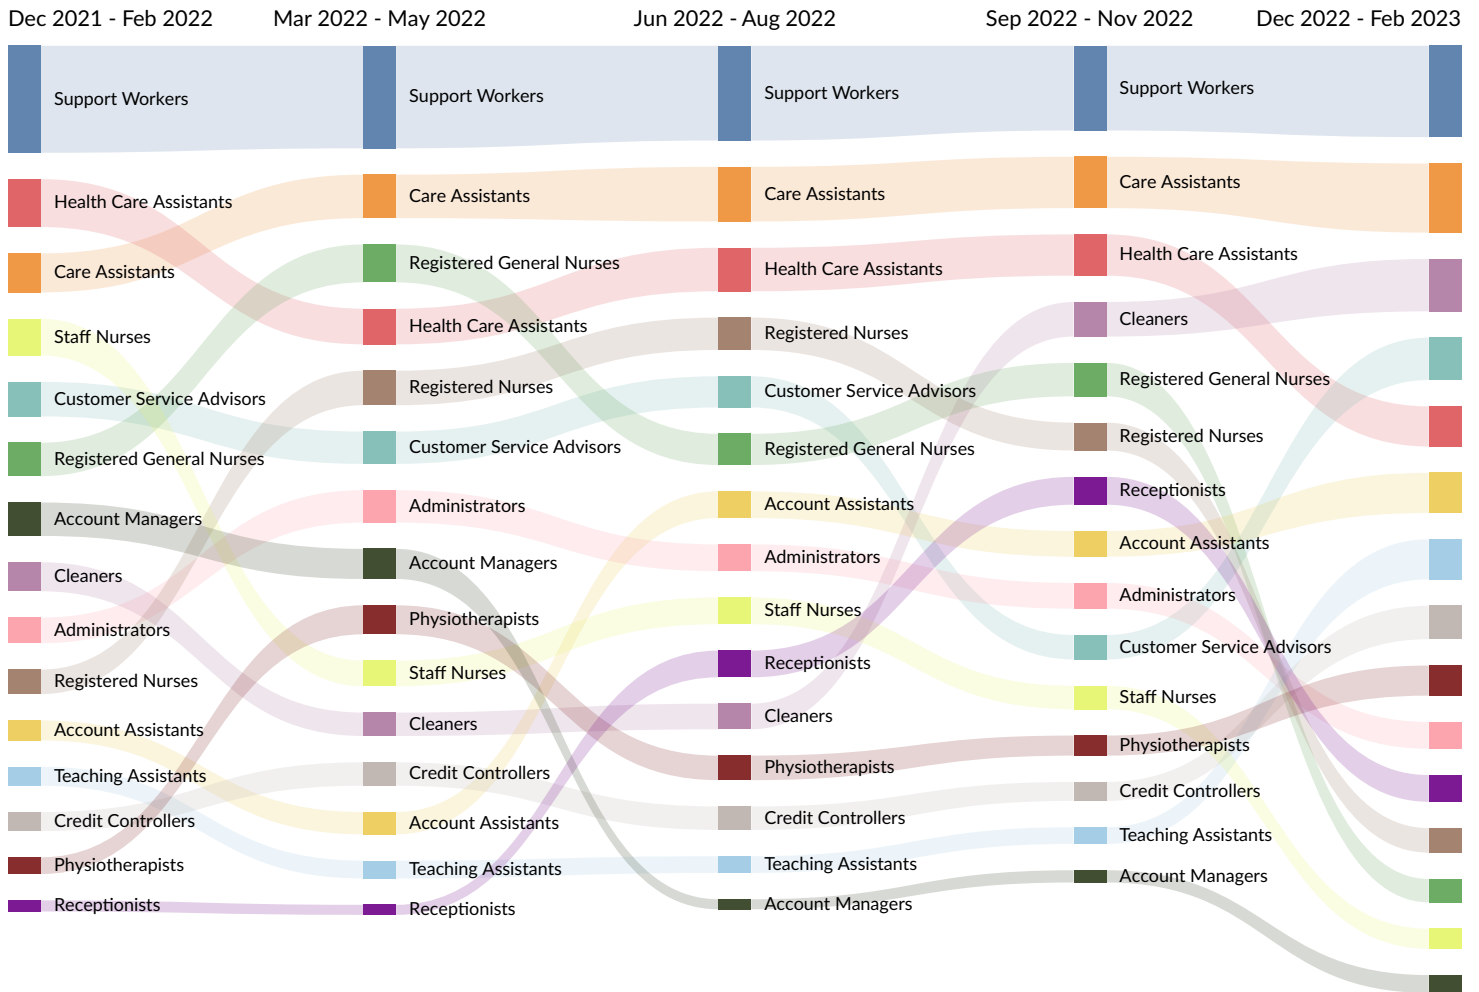

carehome.co.uk	224
findapprenticeship.service.gov.uk	207
newcrosshealthcare.com	207
monster.co.uk	189
tiptopjob.com	158
empire-locums.co.uk	151
indeed.co.uk	136
cheshireeast.gov.uk	133
pharmiweb.jobs	133
newscientist.com	131
e4s.co.uk	125
jobrapido.com	125
search.co.uk	110
silkroad.com	110
theguardian.com	106
chemjobs.net	99
pagepersonnel.co.uk	98
supplychainonline.co.uk	92
team.careers	90
hireonline.co.uk	84
lawgazette.co.uk	82
jobstoday.co.uk	78
thetimes.co.uk	68

Occupation Trends in Job Postings by Quarter

The chart below captures the postings trend for the top 15 occupations posted for based on your filters.

Job Title Trends in Job Postings by Quarter

The chart below captures the postings trend for the top 15 job titles posted for based on your filters.

Company Trends in Job Postings by Quarter

The chart below captures the postings trend for the top 15 companies posted for based on your filters.

Skill Trends in Job Postings by Quarter

The chart below captures the postings trend for the top 15 skills posted for based on your filters.