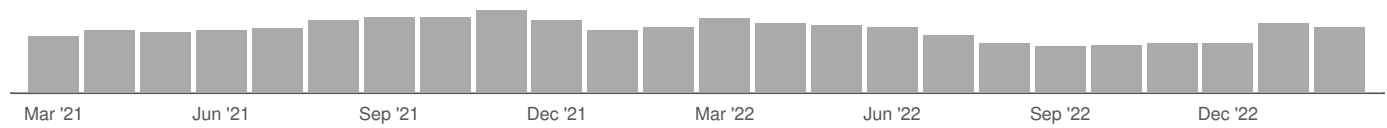

There are 10,240 advertised salary observations (47% of the 21,583 matching postings).

£27.2k
Median Advertised Salary

Advertised Wage Trend

▼ 2.8% Mar 2021 - Feb 2023

£27.2k Median

10,240 Job Postings

Top Cities Posting