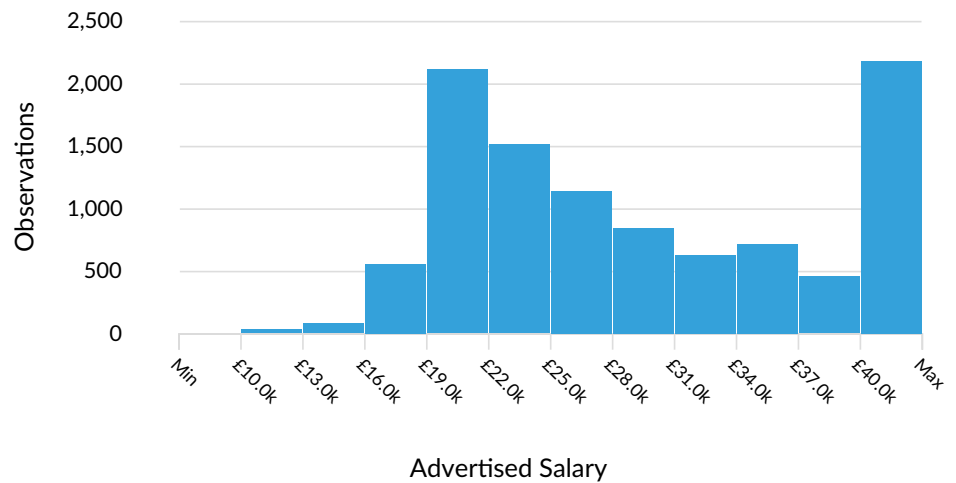

Macclesfield, Cheshire East

Minimum Experience Required: Any

Education Level: Any

Keyword Search:

Posting Type: Active Postings

Job Postings Summary

There were 70,629 total job postings for your selection from March 2021 to February 2023, of which 21,583 were unique. These numbers give us a Posting Intensity of 3-to-1, meaning that for every 3 postings there is 1 unique job posting.

This is close to the Posting Intensity for all other occupations and companies in the region (3-to-1), indicating that they are putting average effort toward hiring for this position.

Advertised Salary

There are 10,240 advertised salary observations (47% of the 21,583 matching postings).

£27.2k
Median Advertised Salary

Advertised Wage Trend

▼ 2.8% Mar 2021 - Feb 2023

£27.2k Median

10,240 Job Postings

Top Cities Posting