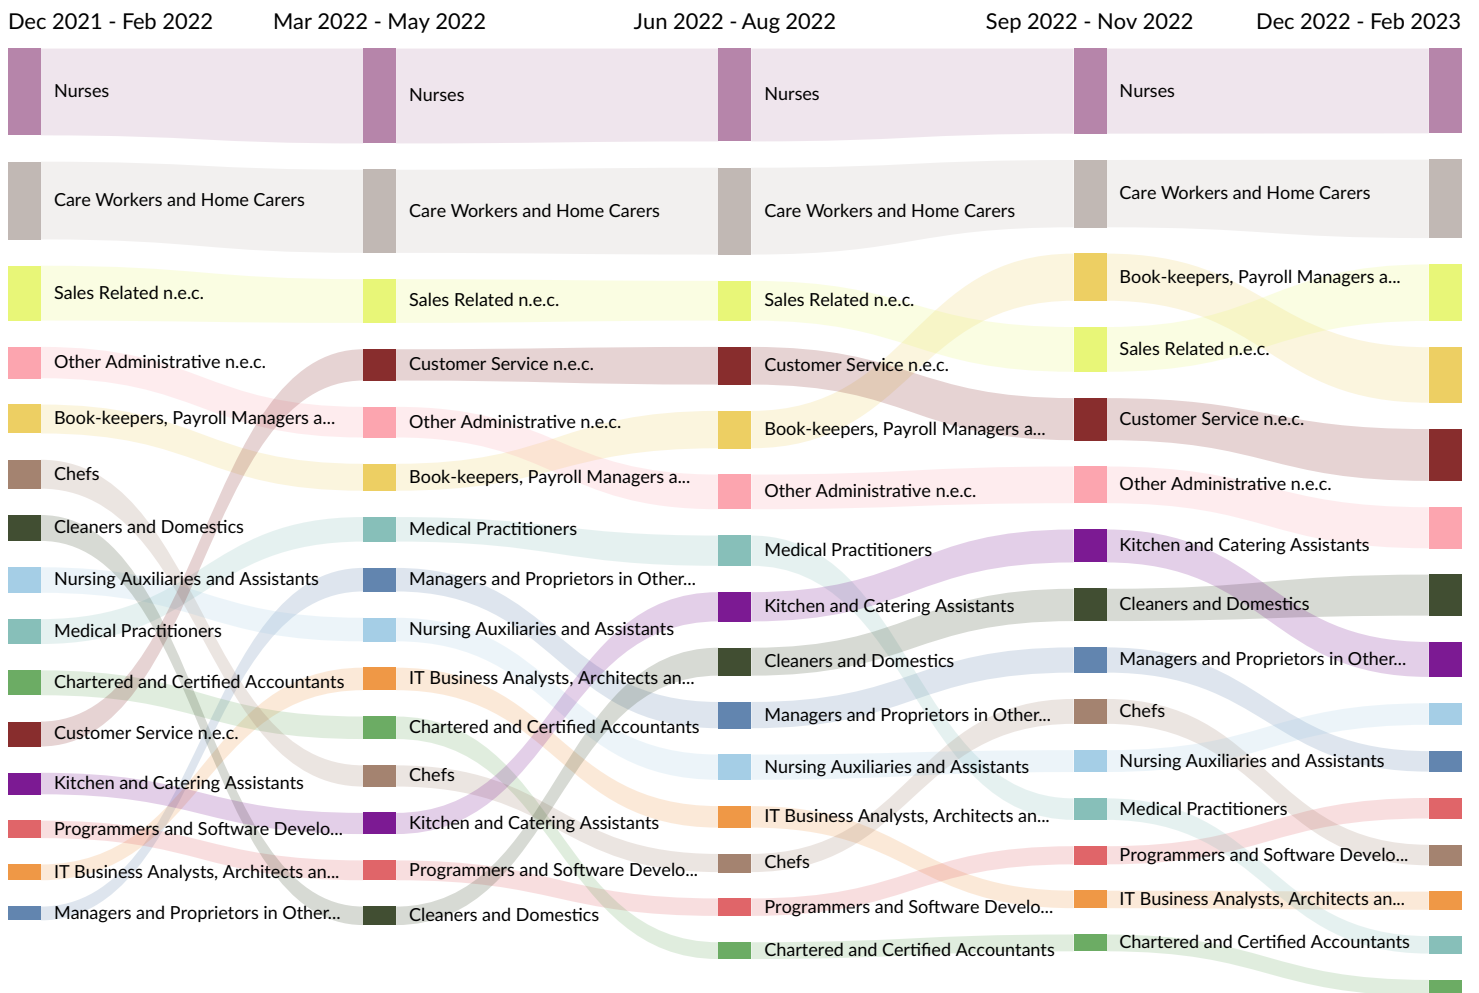

General Science and Research	1,539	1,539
Process Improvement and Optimization	1,524	1,524
General Medicine	1,421	1,421
Project Management	1,402	1,402
Writing and Editing	1,385	1,385
Nursing and Patient Care	1,345	1,345
Data Analysis	1,325	1,325

Occupation Trends in Job Postings by Quarter

The chart below captures the postings trend for the top 15 occupations posted for based on your filters.