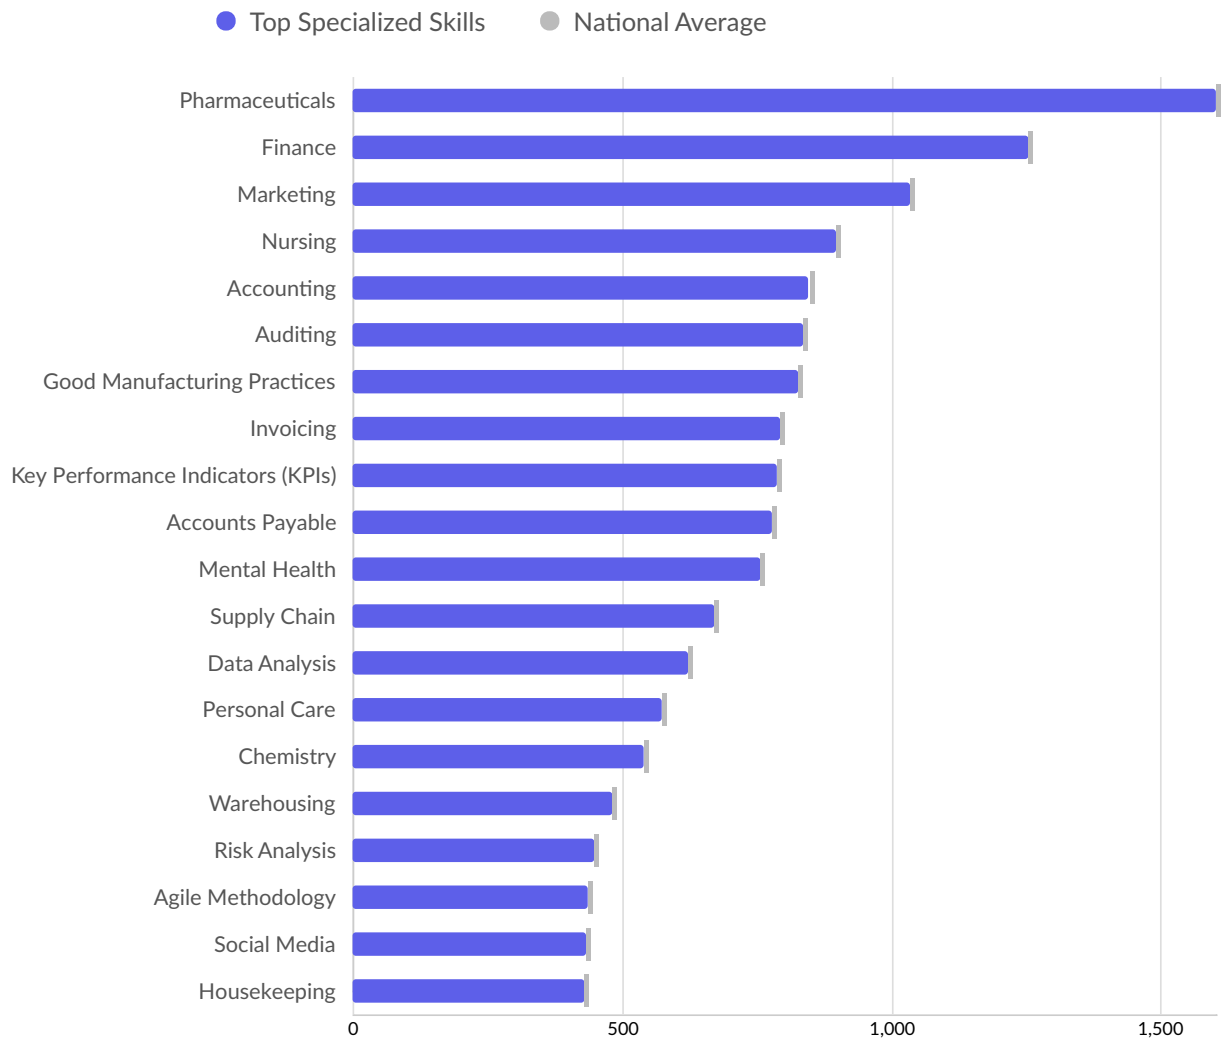

Top County/Unitary Authorities Posting

County/Unitary Authority	Total/Unique (Mar 2021 - Feb 2023)	Posting Intensity	Median Posting Duration
Cheshire East	70,629 / 21,583	3 : 1 	33 days

Top Gov't Office Regions Posting

Gov't Office Region	Total/Unique (Mar 2021 - Feb 2023)	Posting Intensity	Median Posting Duration
North West	70,629 / 21,583	3 : 1 	33 days

Top Countries Posting

Country	Total/Unique (Mar 2021 - Feb 2023)	Posting Intensity	Median Posting Duration
England	70,629 / 21,583	3 : 1 	33 days