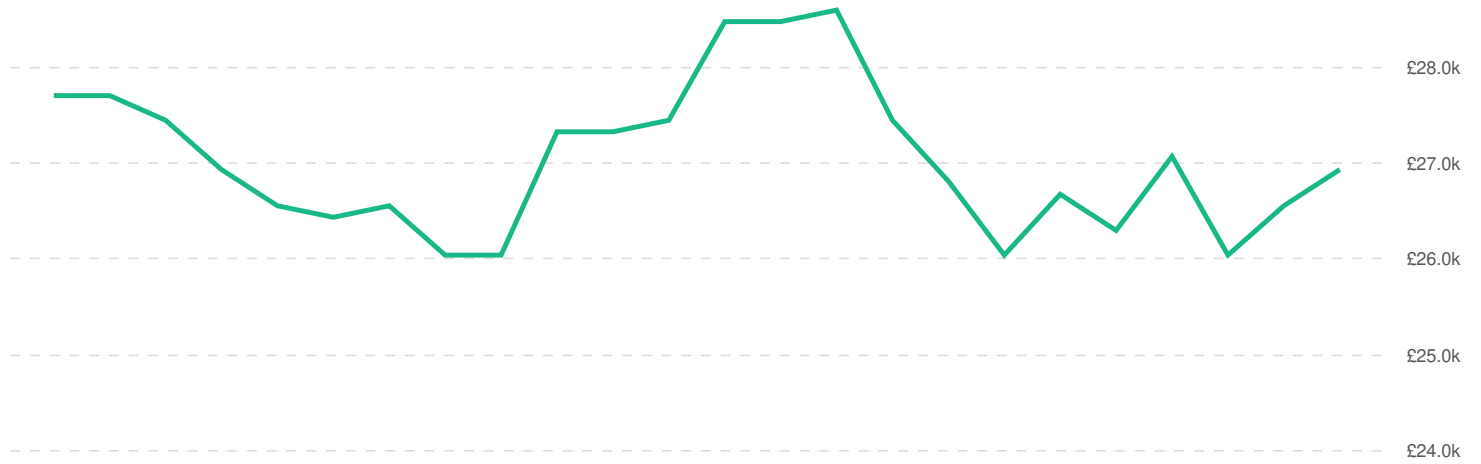

There are 10,240 advertised salary observations (47% of the 21,583 matching postings).

£27.2k
Median Advertised Salary

Advertised Wage Trend

▼ 2.8% Mar 2021 - Feb 2023

£27.2k Median

10,240 Job Postings

Top Cities Posting