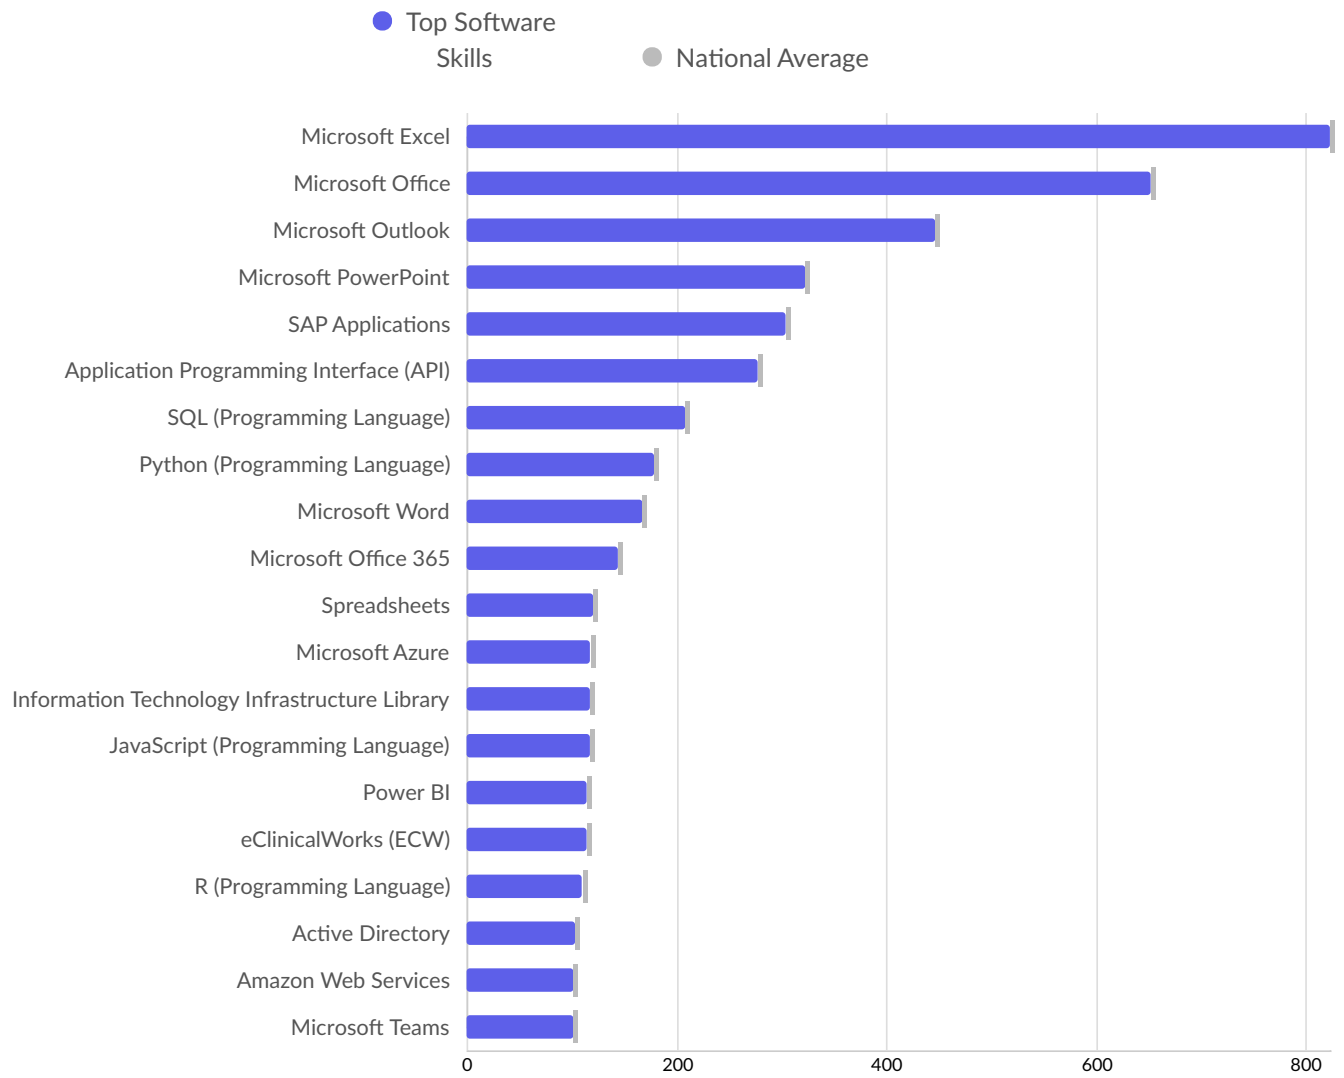

Top Software Skills	Unique Postings	National Average
Microsoft Excel	823	823
Microsoft Office	652	652
Microsoft Outlook	446	446
Microsoft PowerPoint	323	323
SAP Applications	304	304
Application Programming Interface (API)	277	277
SQL (Programming Language)	209	209
Python (Programming Language)	178	178
Microsoft Word	167	167
Microsoft Office 365	144	145
Spreadsheets	120	121
Microsoft Azure	118	119