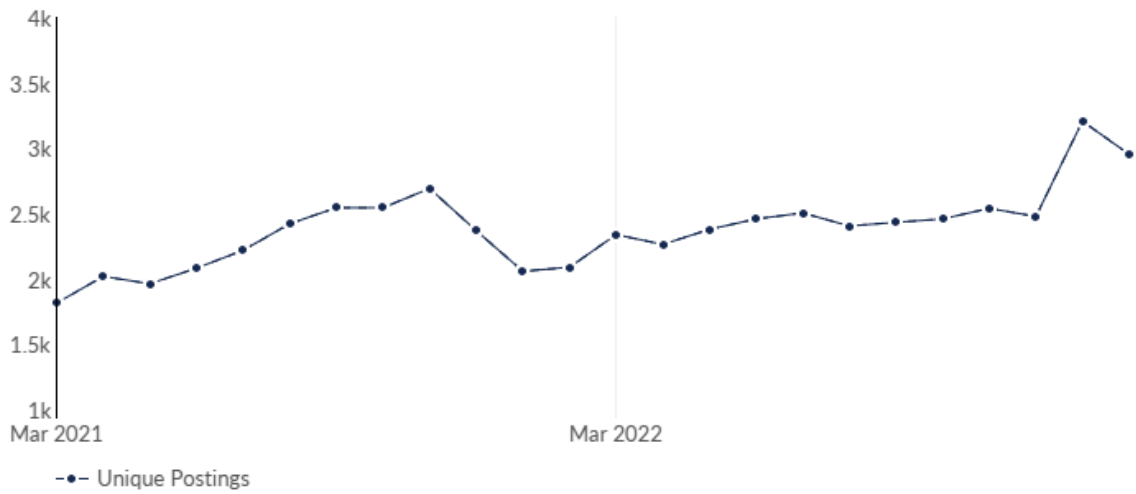

Unique Postings Trend

Month	Unique Postings	Posting Intensity
Feb 2023	2,954	3 : 1
Jan 2023	3,207	3 : 1
Dec 2022	2,478	3 : 1
Nov 2022	2,540	4 : 1
Oct 2022	2,459	4 : 1
Sep 2022	2,433	3 : 1
Aug 2022	2,405	4 : 1
Jul 2022	2,505	3 : 1
Jun 2022	2,459	3 : 1
May 2022	2,379	4 : 1
Apr 2022	2,264	4 : 1
Mar 2022	2,339	4 : 1