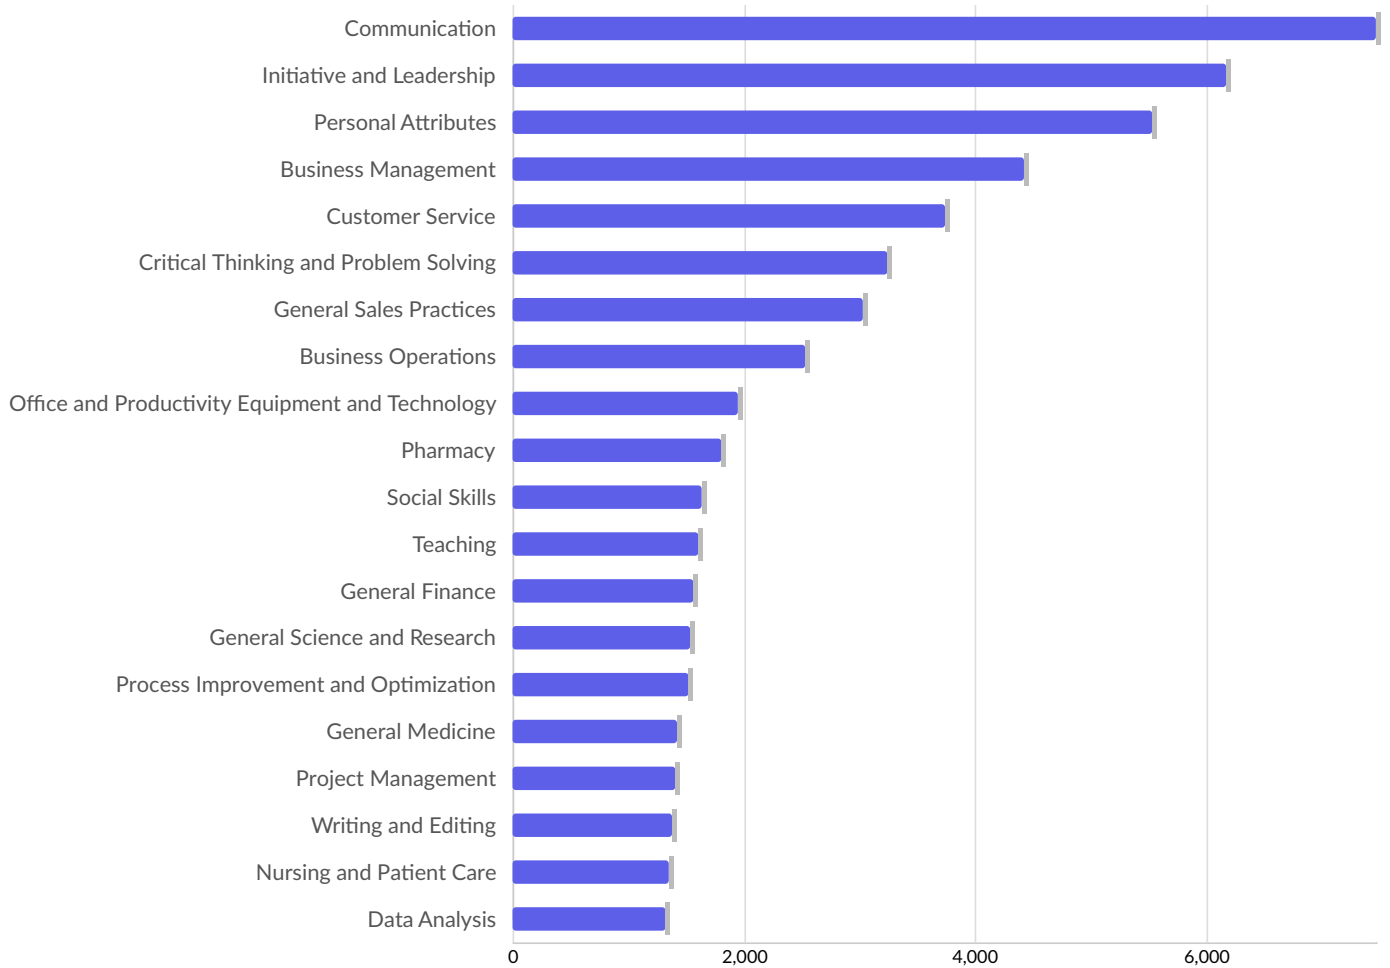

● Top Skill Subcategories ● National Average

Top Skill Subcategories	Unique Postings	National Average
Communication	7,465	7,465
Initiative and Leadership	6,168	6,168
Personal Attributes	5,531	5,531
Business Management	4,426	4,426
Customer Service	3,739	3,739
Critical Thinking and Problem Solving	3,240	3,240
General Sales Practices	3,029	3,029
Business Operations	2,530	2,530
Office and Productivity Equipment and Technology	1,949	1,949
Pharmacy	1,802	1,802
Social Skills	1,642	1,642
Teaching	1,613	1,613
General Finance	1,565	1,565
General Science and Research		
Process Improvement and Optimization		
General Medicine		
Project Management		
Writing and Editing		
Nursing and Patient Care		
Data Analysis