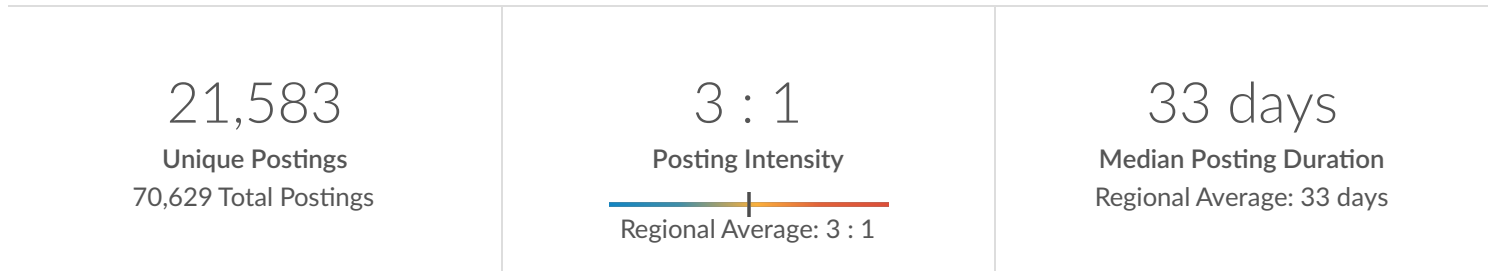

Macclesfield, Cheshire East

Minimum Experience Required: Any

Education Level: Any

Keyword Search:

Posting Type: Active Postings

Job Postings Summary

There were 70,629 total job postings for your selection from March 2021 to February 2023, of which 21,583 were unique. These numbers give us a Posting Intensity of 3-to-1, meaning that for every 3 postings there is 1 unique job posting.

This is close to the Posting Intensity for all other occupations and companies in the region (3-to-1), indicating that they are putting average effort toward hiring for this position.

Advertised Salary