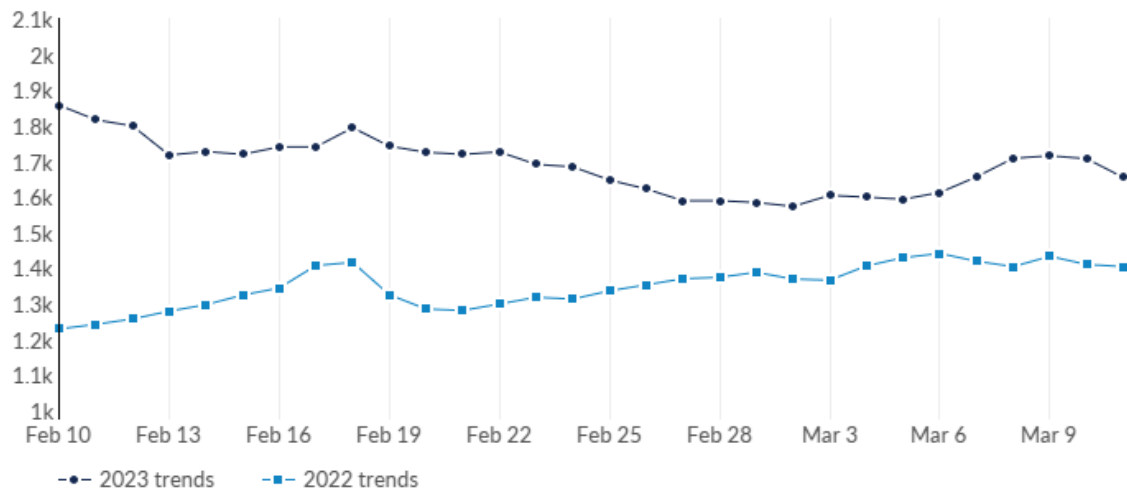

Unique Postings Trend

This view displays the most recent 30 days of job postings activity to show near-term trends. It does not reflect your timeframe.

Day	Unique Postings	Last Year's Unique Postings	% Change
February 10, 2023	1,857	1,229	+51.1%
February 11, 2023	1,816	1,242	+46.2%
February 12, 2023	1,799	1,257	+43.1%
February 13, 2023	1,717	1,279	+34.2%
February 14, 2023	1,727	1,297	+33.2%
February 15, 2023	1,719	1,324	+29.8%
February 16, 2023	1,740	1,344	+29.5%
February 17, 2023	1,740	1,407	+23.7%
February 18, 2023	1,794	1,416	+26.7%
February 19, 2023	1,742	1,325	+31.5%
February 20, 2023	1,725	1,285	+34.2%
February 21, 2023	1,719	1,281	+34.2%
February 22, 2023	1,726	1,299	+32.9%
February 23, 2023	1,691	1,318	+28.3%
February 24, 2023	1,684	1,313	+28.3%
February 25, 2023	1,647	1,336	+23.3%
February 26, 2023	1,622	1,353	+19.9%
February 27, 2023	1,589	1,370	+16.0%