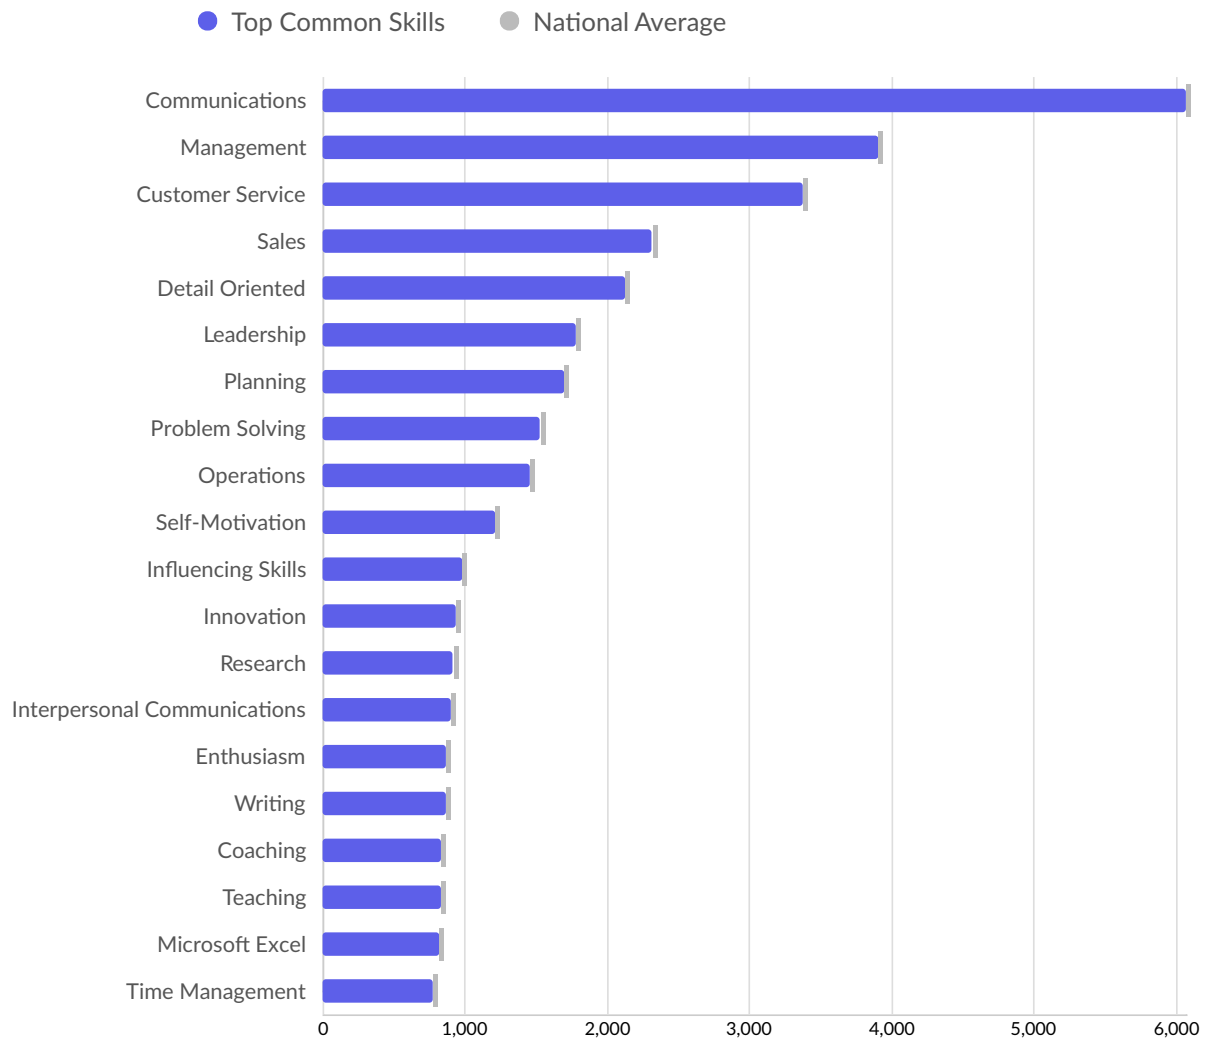

Top Common Skills	Unique Postings	National Average
Communications	6,070	6,071
Management	3,906	3,911
Customer Service	3,373	3,374
Sales	2,318	2,320
Detail Oriented	2,127	2,127
Leadership	1,780	1,780
Planning	1,704	1,705
Problem Solving	1,532	1,533
Operations	1,458	1,458
Self-Motivation	1,215	1,215
Influencing Skills	983	983
Innovation	931	931
Research	919	920