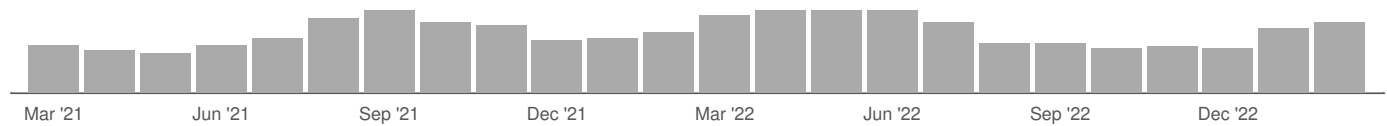

There are 1,596 advertised salary observations (47% of the 3,410 matching postings).

£26.9k
Median Advertised Salary

Advertised Wage Trend

▼ 3.9% Mar 2021 - Feb 2023

£26.9k Median

1,596 Job Postings

Top Cities Posting