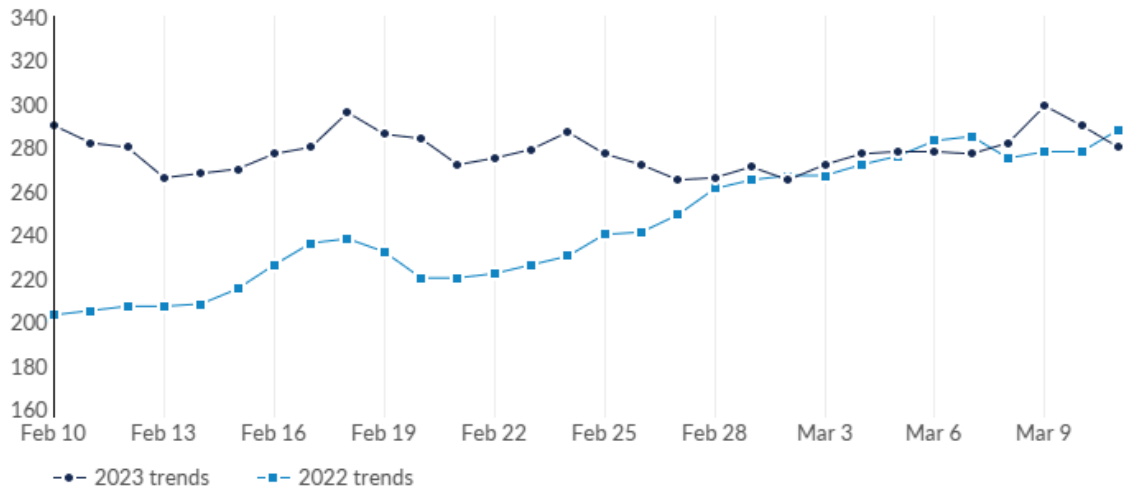

Unique Postings Trend

This view displays the most recent 30 days of job postings activity to show near-term trends. It does not reflect your timeframe.

Day	Unique Postings	Last Year's Unique Postings	% Change
February 10, 2023	290	203	+42.9%
February 11, 2023	282	205	+37.6%
February 12, 2023	280	207	+35.3%
February 13, 2023	266	207	+28.5%
February 14, 2023	268	208	+28.8%
February 15, 2023	270	215	+25.6%
February 16, 2023	277	226	+22.6%
February 17, 2023	280	236	+18.6%
February 18, 2023	296	238	+24.4%
February 19, 2023	286	232	+23.3%
February 20, 2023	284	220	+29.1%
February 21, 2023	272	220	+23.6%
February 22, 2023	275	222	+23.9%
February 23, 2023	279	226	+23.5%
February 24, 2023	287	230	+24.8%
February 25, 2023	277	240	+15.4%
February 26, 2023	272	241	+12.9%
February 27, 2023	265	249	+6.4%