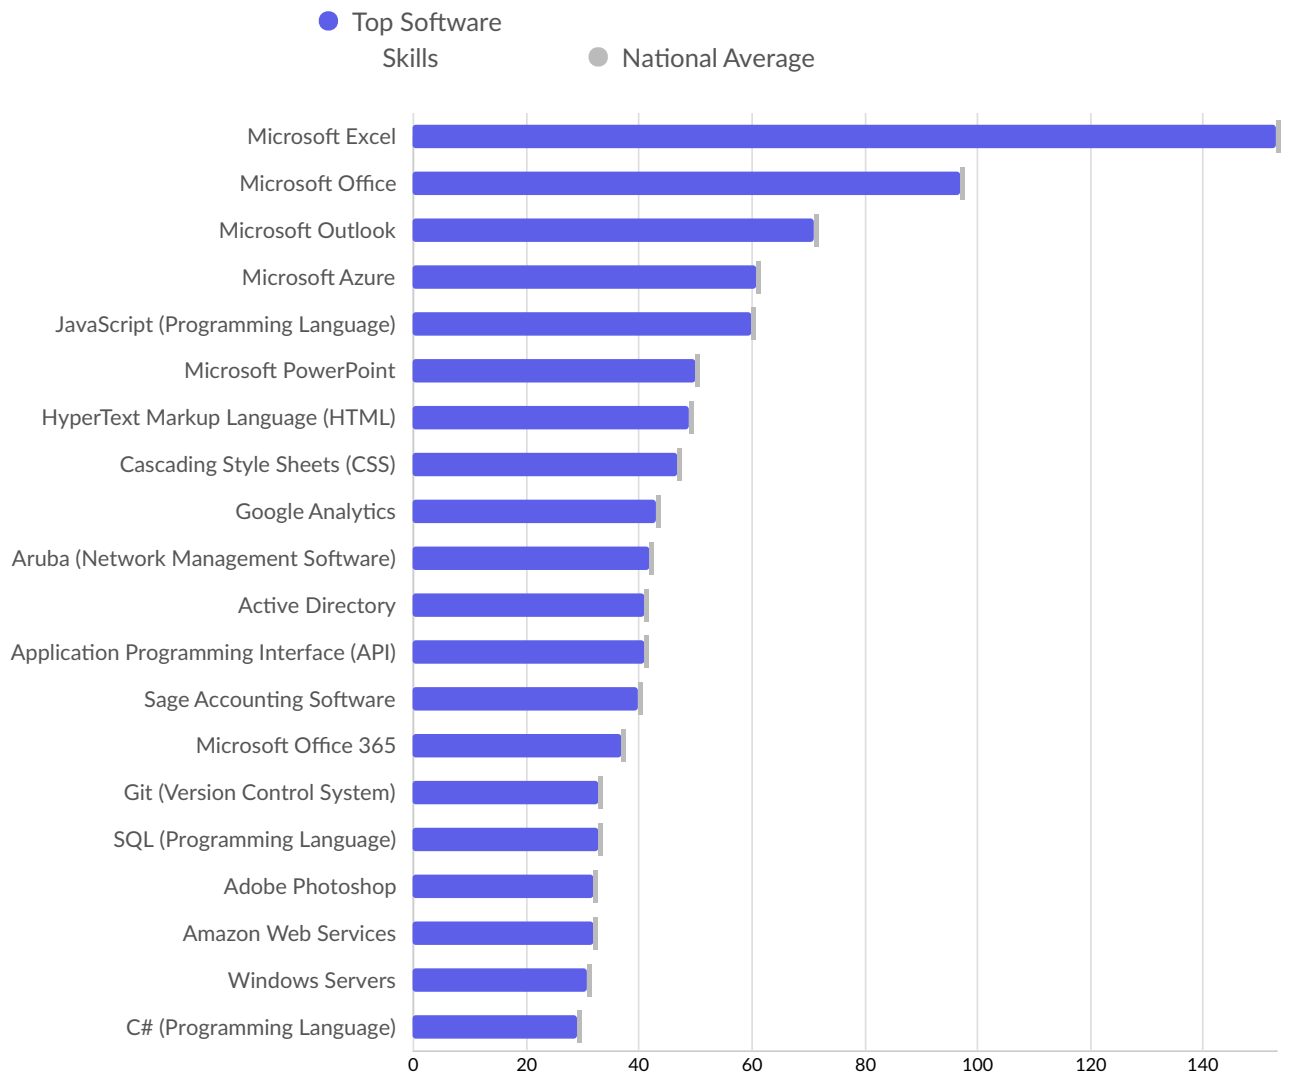

Top Software Skills	Unique Postings	National Average
Microsoft Excel	153	153
Microsoft Office	97	97
Microsoft Outlook	71	71
Microsoft Azure	61	61
JavaScript (Programming Language)	60	60
Microsoft PowerPoint	50	50
HyperText Markup Language (HTML)	49	49
Cascading Style Sheets (CSS)	47	47
Google Analytics	43	43
Aruba (Network Management Software)	42	42
Active Directory	41	41
Application Programming Interface (API)	41	41