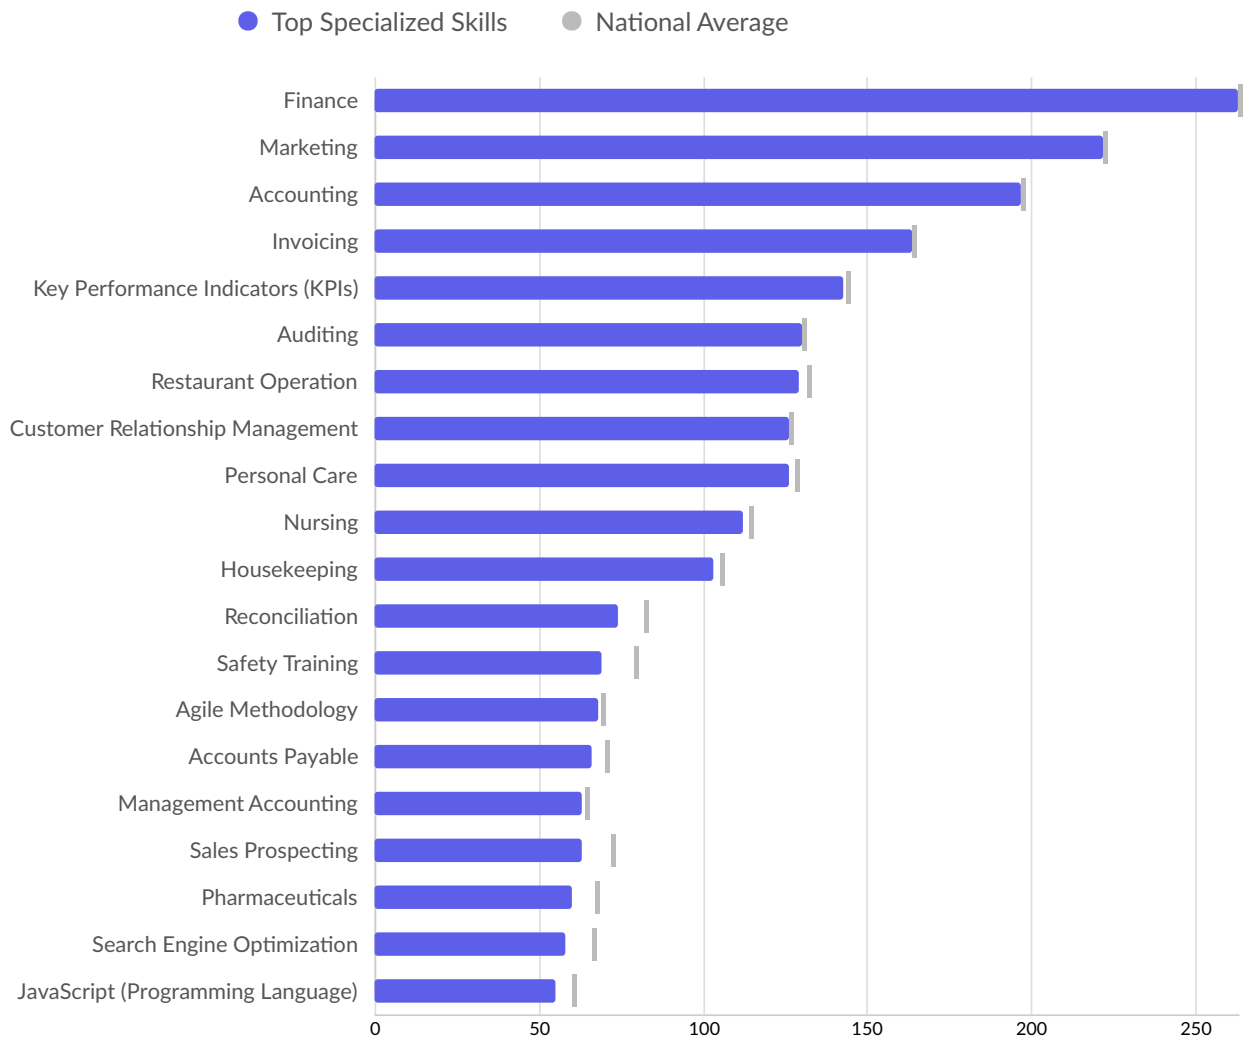

Top County/Unitary Authorities Posting

County/Unitary Authority	Total/Unique (Mar 2021 - Feb 2023)	Posting Intensity	Median Posting Duration
Cheshire East	8,397 / 3,410	2 : 1 	31 days

Top Gov't Office Regions Posting

Gov't Office Region	Total/Unique (Mar 2021 - Feb 2023)	Posting Intensity	Median Posting Duration
North West	8,397 / 3,410	2 : 1 	31 days

Top Countries Posting

Country	Total/Unique (Mar 2021 - Feb 2023)	Posting Intensity	Median Posting Duration
England	8,397 / 3,410	2 : 1 	31 days