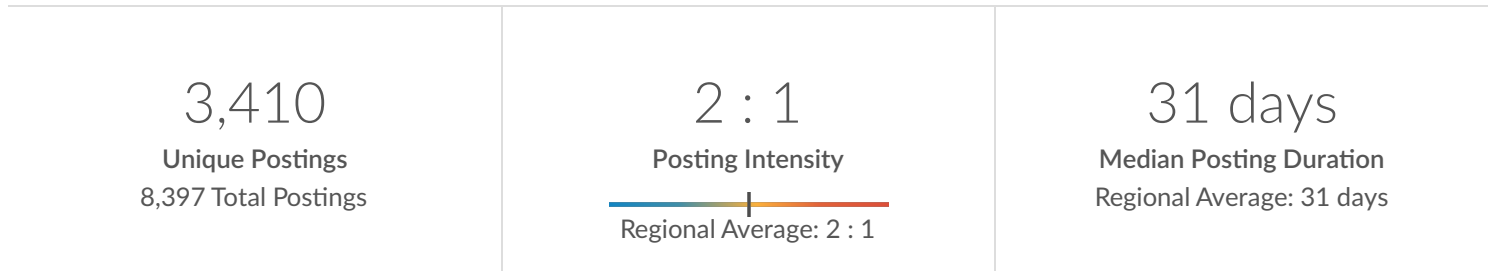

Alderley Edge, Cheshire East

Minimum Experience Required: Any

Education Level: Any

Keyword Search:

Posting Type: Active Postings

Job Postings Summary

There were 8,397 total job postings for your selection from March 2021 to February 2023, of which 3,410 were unique. These numbers give us a Posting Intensity of 2-to-1, meaning that for every 2 postings there is 1 unique job posting.

This is close to the Posting Intensity for all other occupations and companies in the region (2-to-1), indicating that they are putting average effort toward hiring for this position.

Advertised Salary