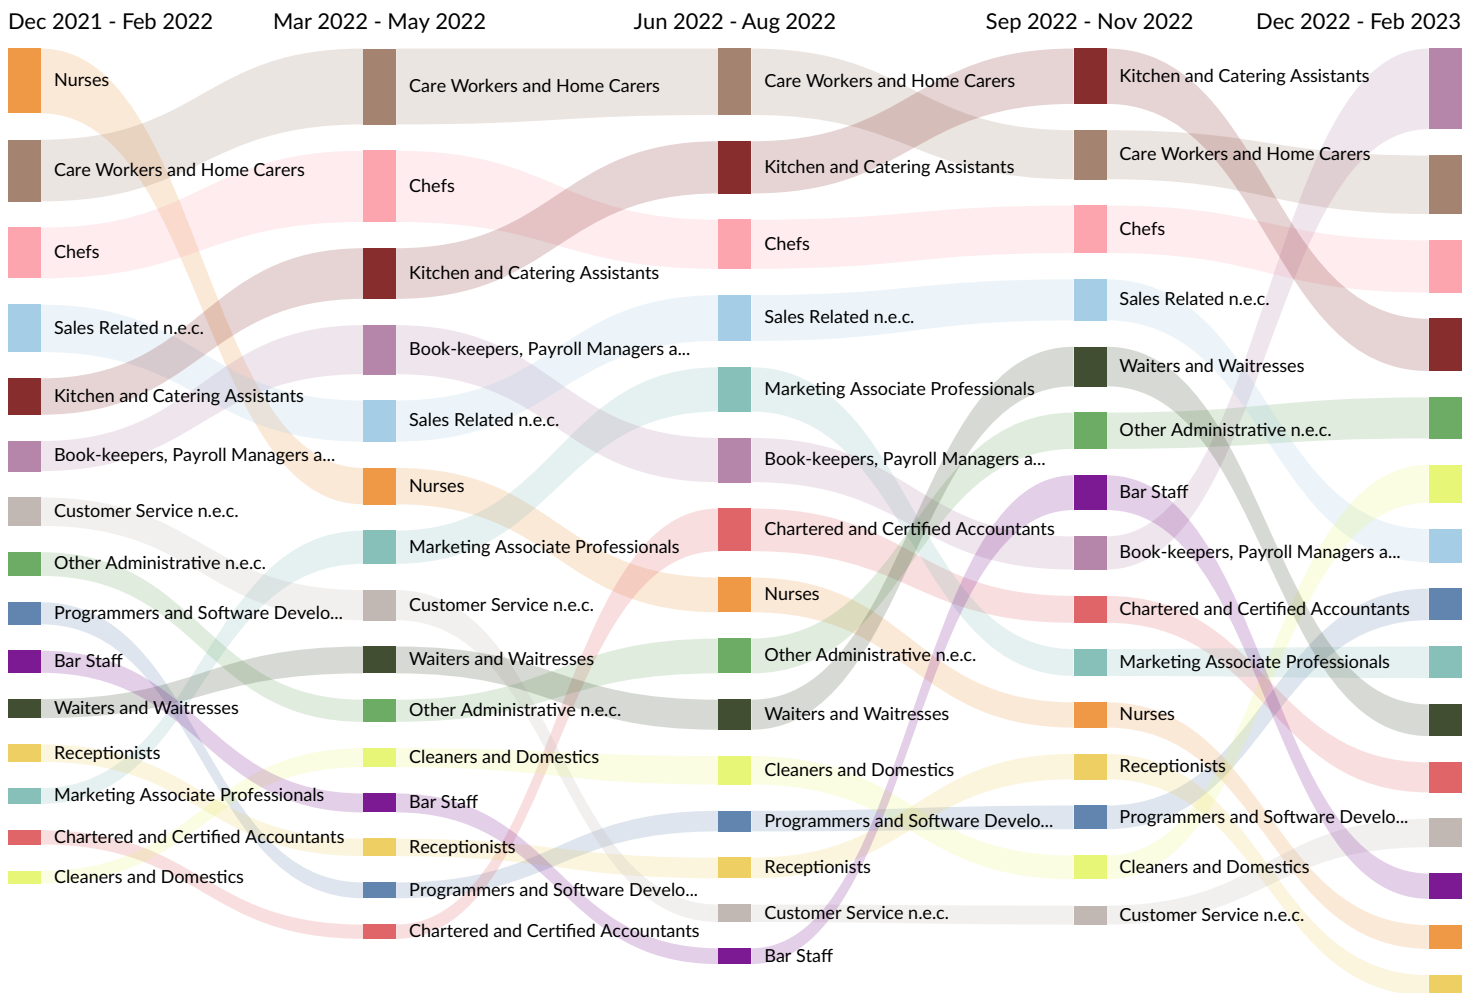

Top Posting Sources

Website	Postings on Website (Mar 2021 - Feb 2023)
starjobsearch.co.uk	536
leisurejobs.com	433
reed.co.uk	411
indeed.com	342
dwp.gov.uk	333
cv-library.co.uk	328
fish4.co.uk	318
careerbuilder.co.uk	205
careerjet.co.uk	164
carehome.co.uk	164
independent.co.uk	136
jobisjob.co.uk	125
gumtree.com	116
simplyhired.co.uk	114
adecco.co.uk	94
constructionjobs.co.uk	79
tiptopjob.com	64
britishjobs.co.uk	63
barzone.co.uk	58
jobmedic.co.uk	56
jobs4network.co.uk	56
jobrapido.com	54
jobs.nhs.uk	45
smartrecruiters.com	43
joblift.co.uk	39
jobserve.com	36
accaglobal.com	35

healthjobsuk.com	34
breezy.hr	33
theitjob.com	32
dejobs.org	22
theguardian.com	22
pagepersonnel.co.uk	20
findapprenticeship.service.gov.uk	18
jobstoday.co.uk	18
monster.co.uk	18
michaelpage.co.uk	14
thelegaljob.com	13
indeed.co.uk	12
jora.com	11
mbcareersandjobs.com	11
search.co.uk	11
searchukjobs.com	11
thehrjob.com	11
adzuna.co.uk	10
engineeringjobs.co.uk	9
vivastreet.co.uk	9
e4s.co.uk	8
themanagementjob.com	8
thetimes.co.uk	8

Occupation Trends in Job Postings by Quarter

The chart below captures the postings trend for the top 15 occupations posted for based on your filters.

Job Title Trends in Job Postings by Quarter

The chart below captures the postings trend for the top 15 job titles posted for based on your filters.