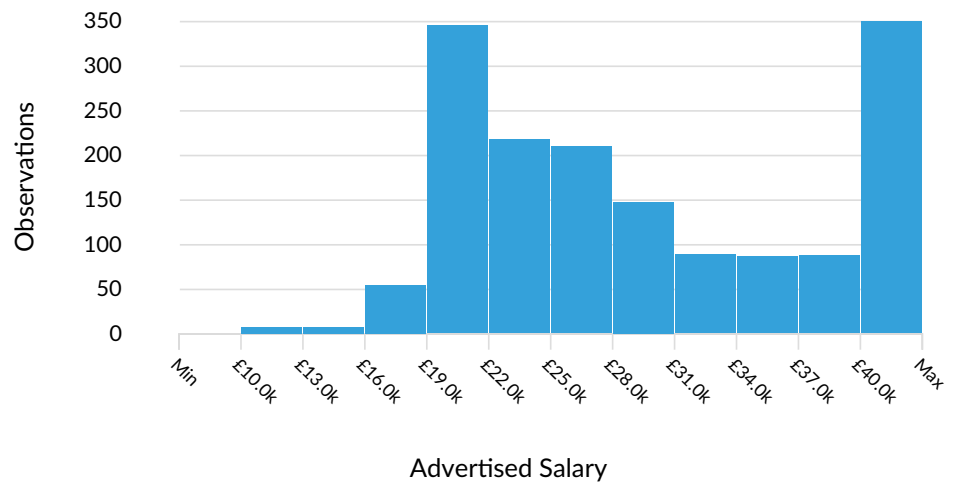

Alderley Edge, Cheshire East

Minimum Experience Required: Any

Education Level: Any

Keyword Search:

Posting Type: Active Postings

Job Postings Summary

There were 8,397 total job postings for your selection from March 2021 to February 2023, of which 3,410 were unique. These numbers give us a Posting Intensity of 2-to-1, meaning that for every 2 postings there is 1 unique job posting.

This is close to the Posting Intensity for all other occupations and companies in the region (2-to-1), indicating that they are putting average effort toward hiring for this position.

Advertised Salary

There are 1,596 advertised salary observations (47% of the 3,410 matching postings).

£26.9k
Median Advertised Salary

Advertised Wage Trend

▼ 3.9% Mar 2021 - Feb 2023

£26.9k Median

1,596 Job Postings

Top Cities Posting