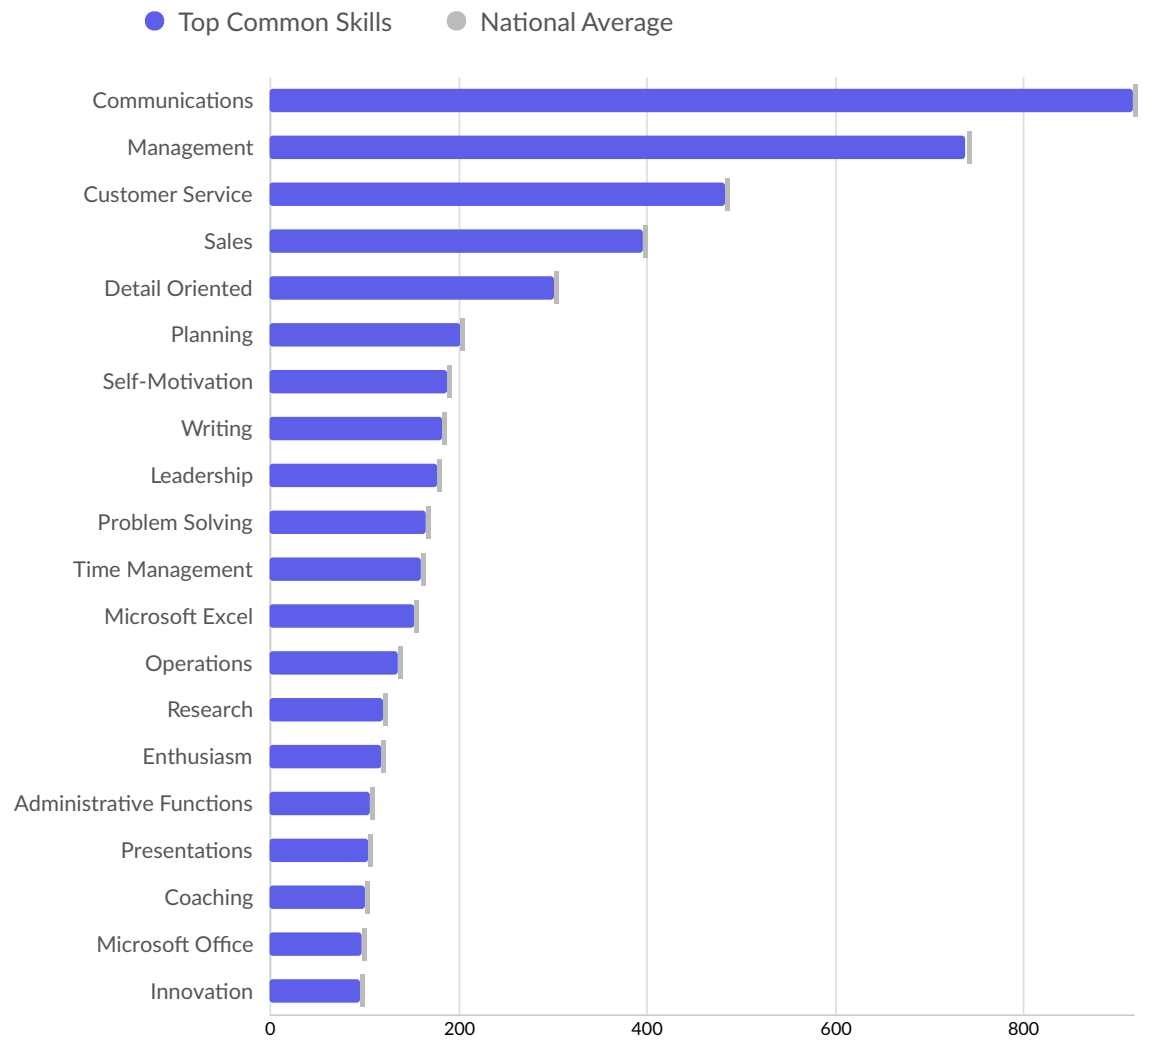

Top Common Skills	Unique Postings	National Average
Communications	917	917
Management	739	740
Customer Service	483	483
Sales	397	397
Detail Oriented	302	302
Planning	202	202
Self-Motivation	189	189
Writing	183	183
Leadership	179	179
Problem Solving	166	166
Time Management	160	160
Microsoft Excel	153	153
Operations	137	137