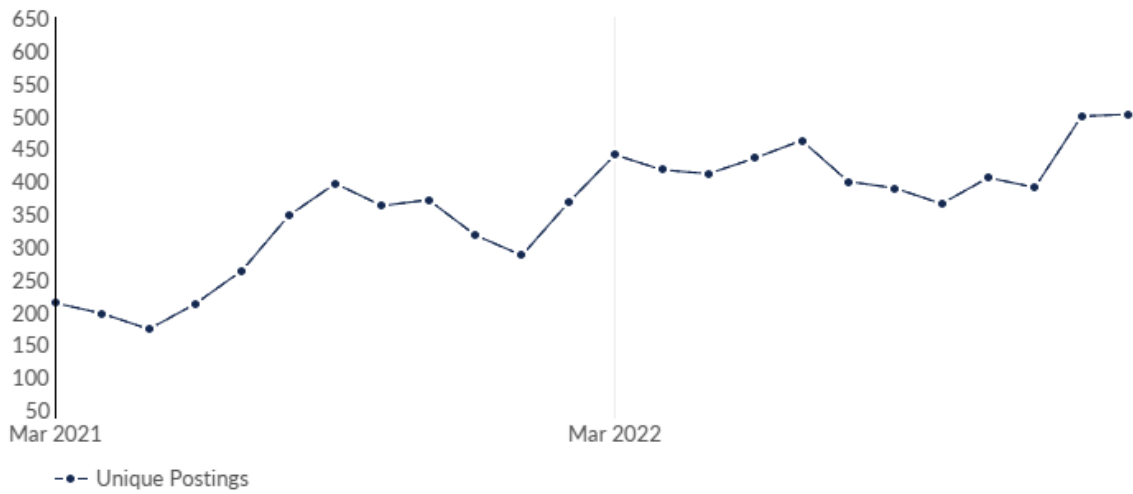

Unique Postings Trend

Month	Unique Postings	Posting Intensity
Feb 2023	502	3 : 1
Jan 2023	499	2 : 1
Dec 2022	390	3 : 1
Nov 2022	405	2 : 1
Oct 2022	365	3 : 1
Sep 2022	389	3 : 1
Aug 2022	399	3 : 1
Jul 2022	462	3 : 1
Jun 2022	435	3 : 1
May 2022	411	3 : 1
Apr 2022	417	3 : 1
Mar 2022	440	3 : 1